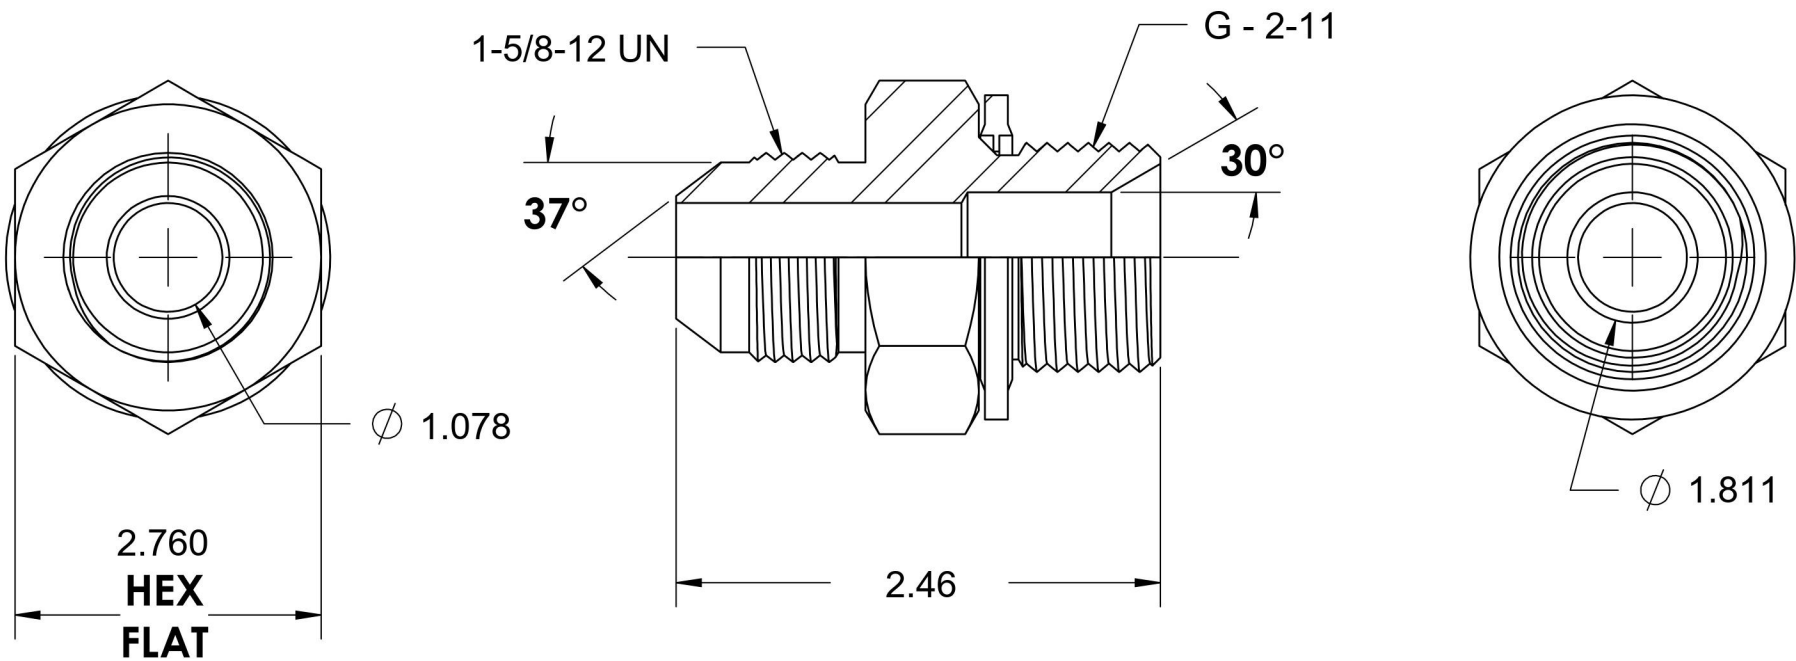

7002-20-32-BS

Steel, SAE J514 37° Flare BSPP Type (D) Bonded Seal Port/Line Adapter, 1-1/4" Male JIC x 2-11 Male BSPP 60° Line/Port

6701 Cochran Road
Solon, Ohio 44139
Phone: (440) 248-1880
Toll Free: 1-888-331-1523

Temperature Rating	Material	Industry Standards	Series
-22°F to 257°F	C1045/12L14 Steel	SAE J514, ISO 1179	7002-BS
Pressure Rating	Finish	ASTM B633	Series Description
1000 psi	Trivalent Zinc		SAE J514 37° Flare BSPP Type (D) Bonded Seal Port/Line Adapter