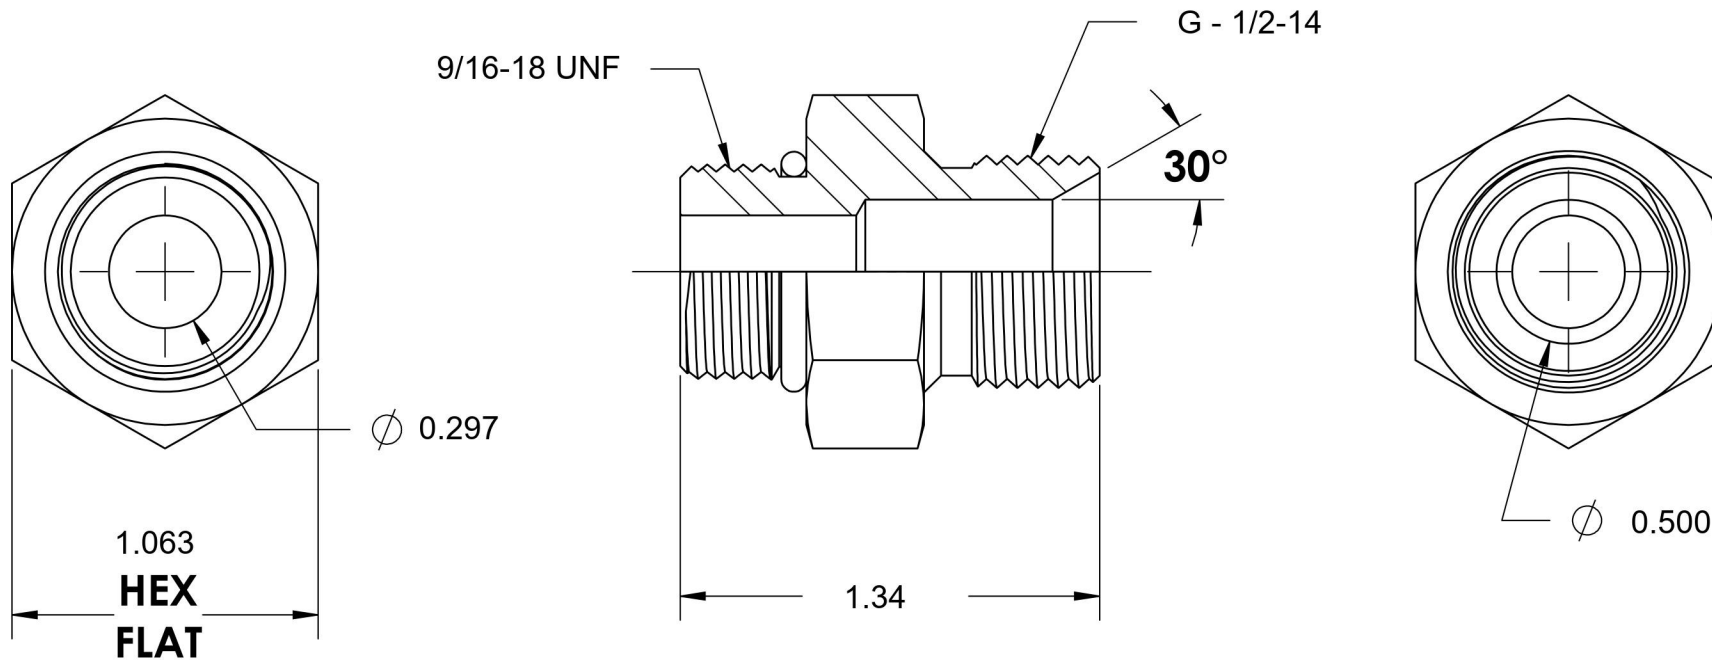

# 7062-06-08

Steel, SAE J1926 O-Ring Boss Male BSPP Port/Line Adapter, 9/16-18 Male ORB x 1/2-14 Male BSPP 60° Line/Port

6701 Cochran Road  
Solon, Ohio 44139  
Phone: (440) 248-1880  
Toll Free: 1-888-331-1523

<b>Temperature Rating</b>	<b>Material</b>	<b>Industry Standards</b>	<b>Series</b>
-40°F to 250°F	C1045 / 12L14 Steel	SAE J1926, ISO 1179	7062
<b>Pressure Rating</b>	<b>Finish</b>	ISO 8434-6, ASTM B633	<b>Series Description</b>
2900 psi	Trivalent Zinc		SAE J1926 O-Ring Boss Male BSPP Port/Line Adapter