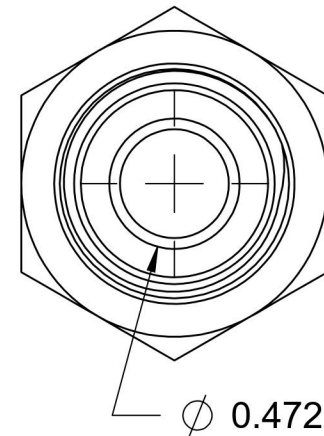

7002-06-10

Steel, SAE J514 37° Flare Male BSPP Port/Line Connector, 3/8" Male JIC x 5/8-14 Male BSPP 60° Line/Port

6701 Cochran Road
Solon, Ohio 44139
Phone: (440) 248-1880
Toll Free: 1-888-331-1523

Temperature Rating	Material	Industry Standards	Series
-65°F to 500°F	C1045/12L14 Steel	SAE J514, ISO 1179	7002
Pressure Rating	Finish	ISO 8434-6, ASTM B633	Series Description
2900 psi	Trivalent Zinc		SAE J514 37° Flare Male BSPP Port/Line Connector