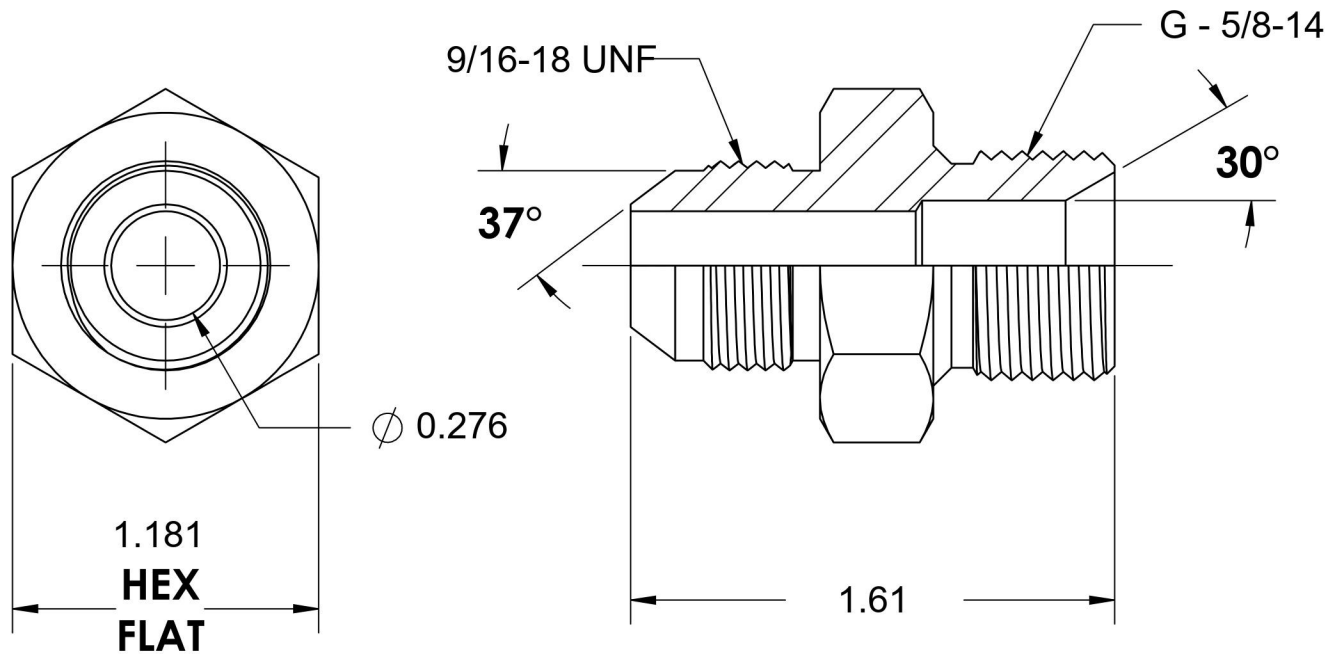

7002-06-10

Steel, SAE J514 37° Flare Male BSPP Port/Line Connector, 3/8" Male JIC x 5/8-14 Male BSPP 60° Line/Port

6701 Cochran Road
Solon, Ohio 44139
Phone: (440) 248-1880
Toll Free: 1-888-331-1523

Temperature Rating	Material	Industry Standards	Series
-65°F to 500°F	C1045/12L14 Steel	SAE J514, ISO 1179	7002
Pressure Rating	Finish	ISO 8434-6, ASTM B633	Series Description
2900 psi	Trivalent Zinc		SAE J514 37° Flare Male BSPP Port/Line Connector