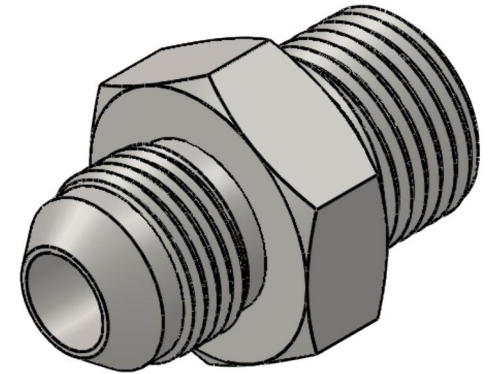

7002-06-10

Steel, SAE J514 37° Flare Male BSPP Port/Line Connector, 3/8" Male JIC x 5/8-14 Male BSPP 60° Line/Port

6701 Cochran Road
Solon, Ohio 44139
Phone: (440) 248-1880
Toll Free: 1-888-331-1523

Temperature Rating	Material	Industry Standards	Series
-65°F to 500°F	C1045/12L14 Steel	SAE J514, ISO 1179	7002
Pressure Rating	Finish	ISO 8434-6, ASTM B633	Series Description
2900 psi	Trivalent Zinc		SAE J514 37° Flare Male BSPP Port/Line Connector