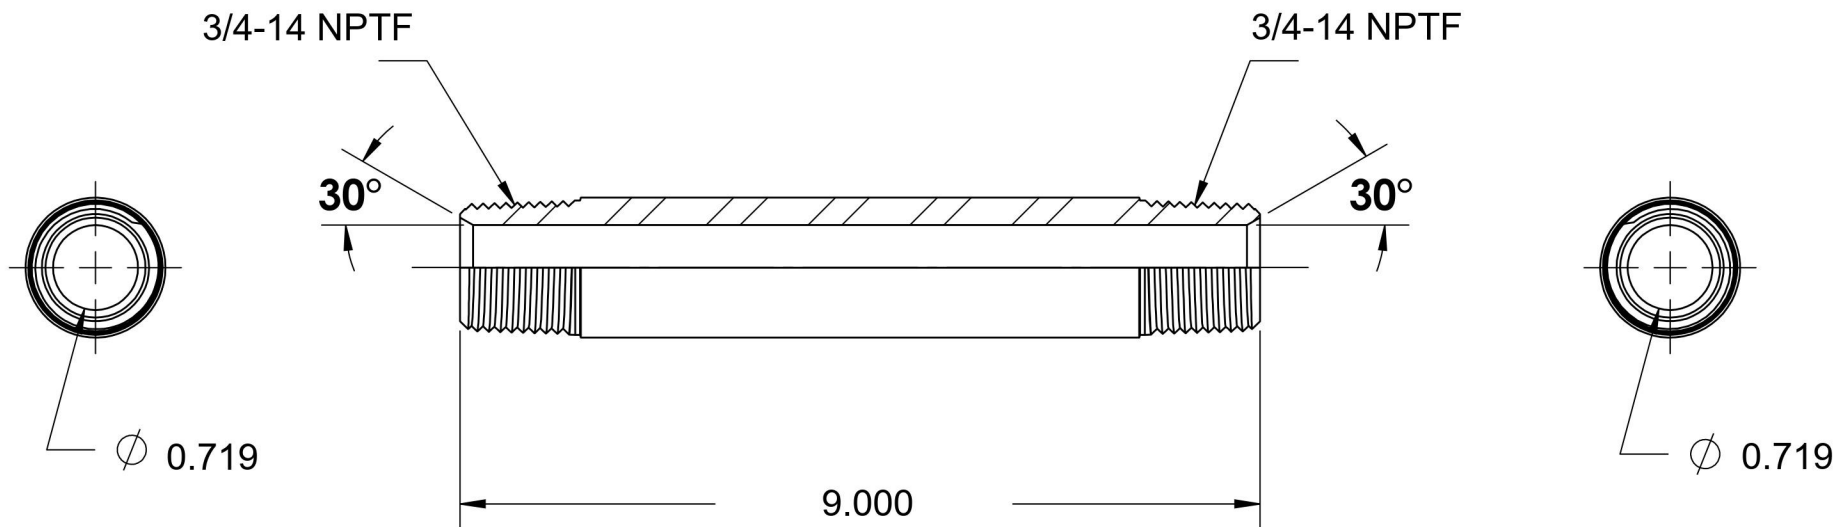

5404-N-12X9.000

Steel, SAE J514 Pipe Long Nipple, 3/4" Male NPTF 30° x 3/4" Male NPTF 30°

6701 Cochran Road
Solon, Ohio 44139
Phone: (440) 248-1880
Toll Free: 1-888-331-1523

Temperature Rating	Material	Industry Standards	Series
-65°F to 500°F	C1045/12L14 Steel	SAE J514, SAE J476 ASTM B633	5404-N
Pressure Rating	Finish		Series Description
5500 psi	Trivalent Zinc		SAE J514 Pipe Long Nipple