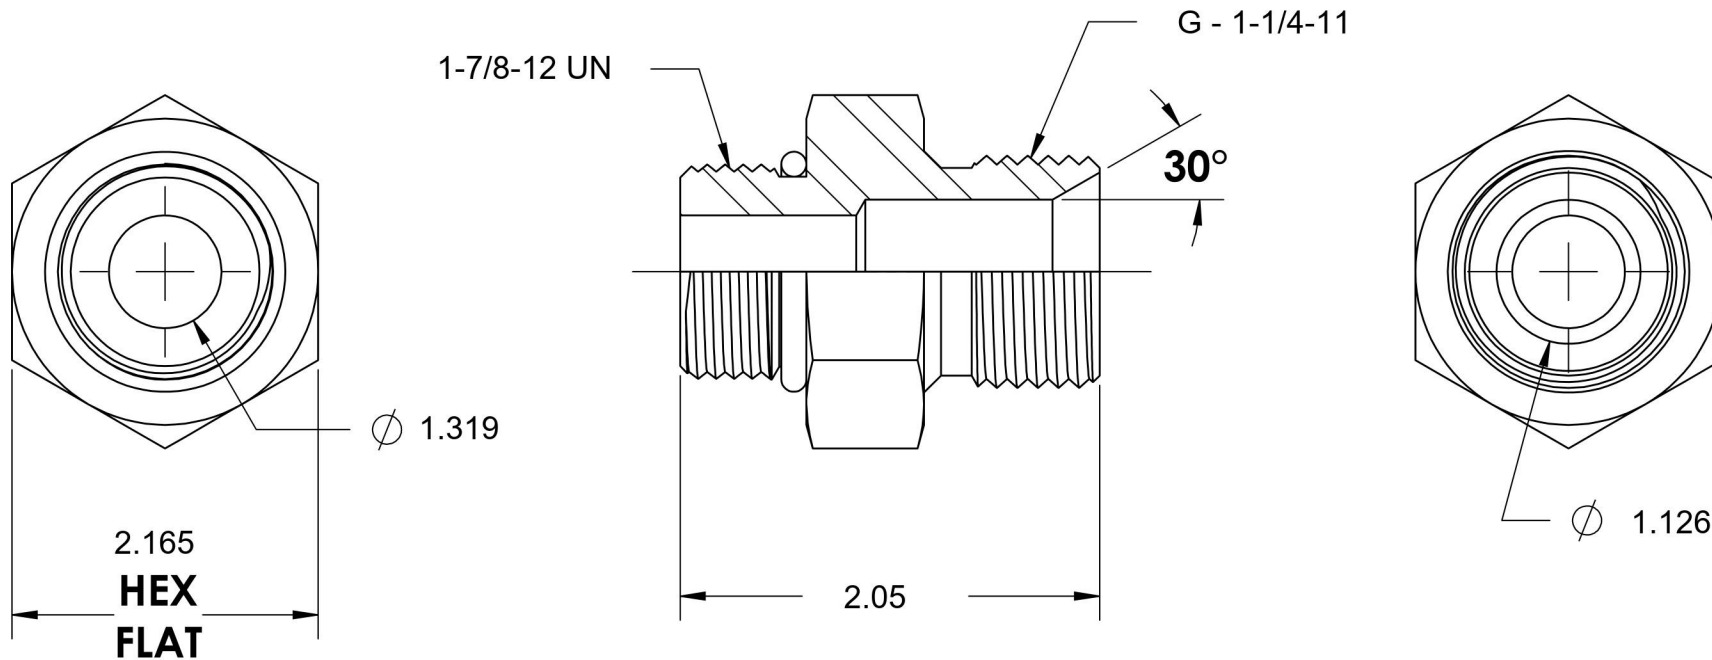

7062-24-20

Steel, SAE J1926 O-Ring Boss Male BSPP Port/Line Adapter, 1-7/8-12 Male ORB x 1-1/4-11 Male BSPP 60° Line/Port

6701 Cochran Road
Solon, Ohio 44139
Phone: (440) 248-1880
Toll Free: 1-888-331-1523

Temperature Rating	Material	Industry Standards	Series
-40°F to 250°F	C1045 / 12L14 Steel	SAE J1926, ISO 1179	7062
Pressure Rating	Finish	ISO 8434-6, ASTM B633	Series Description
1500 psi	Trivalent Zinc		SAE J1926 O-Ring Boss Male BSPP Port/Line Adapter