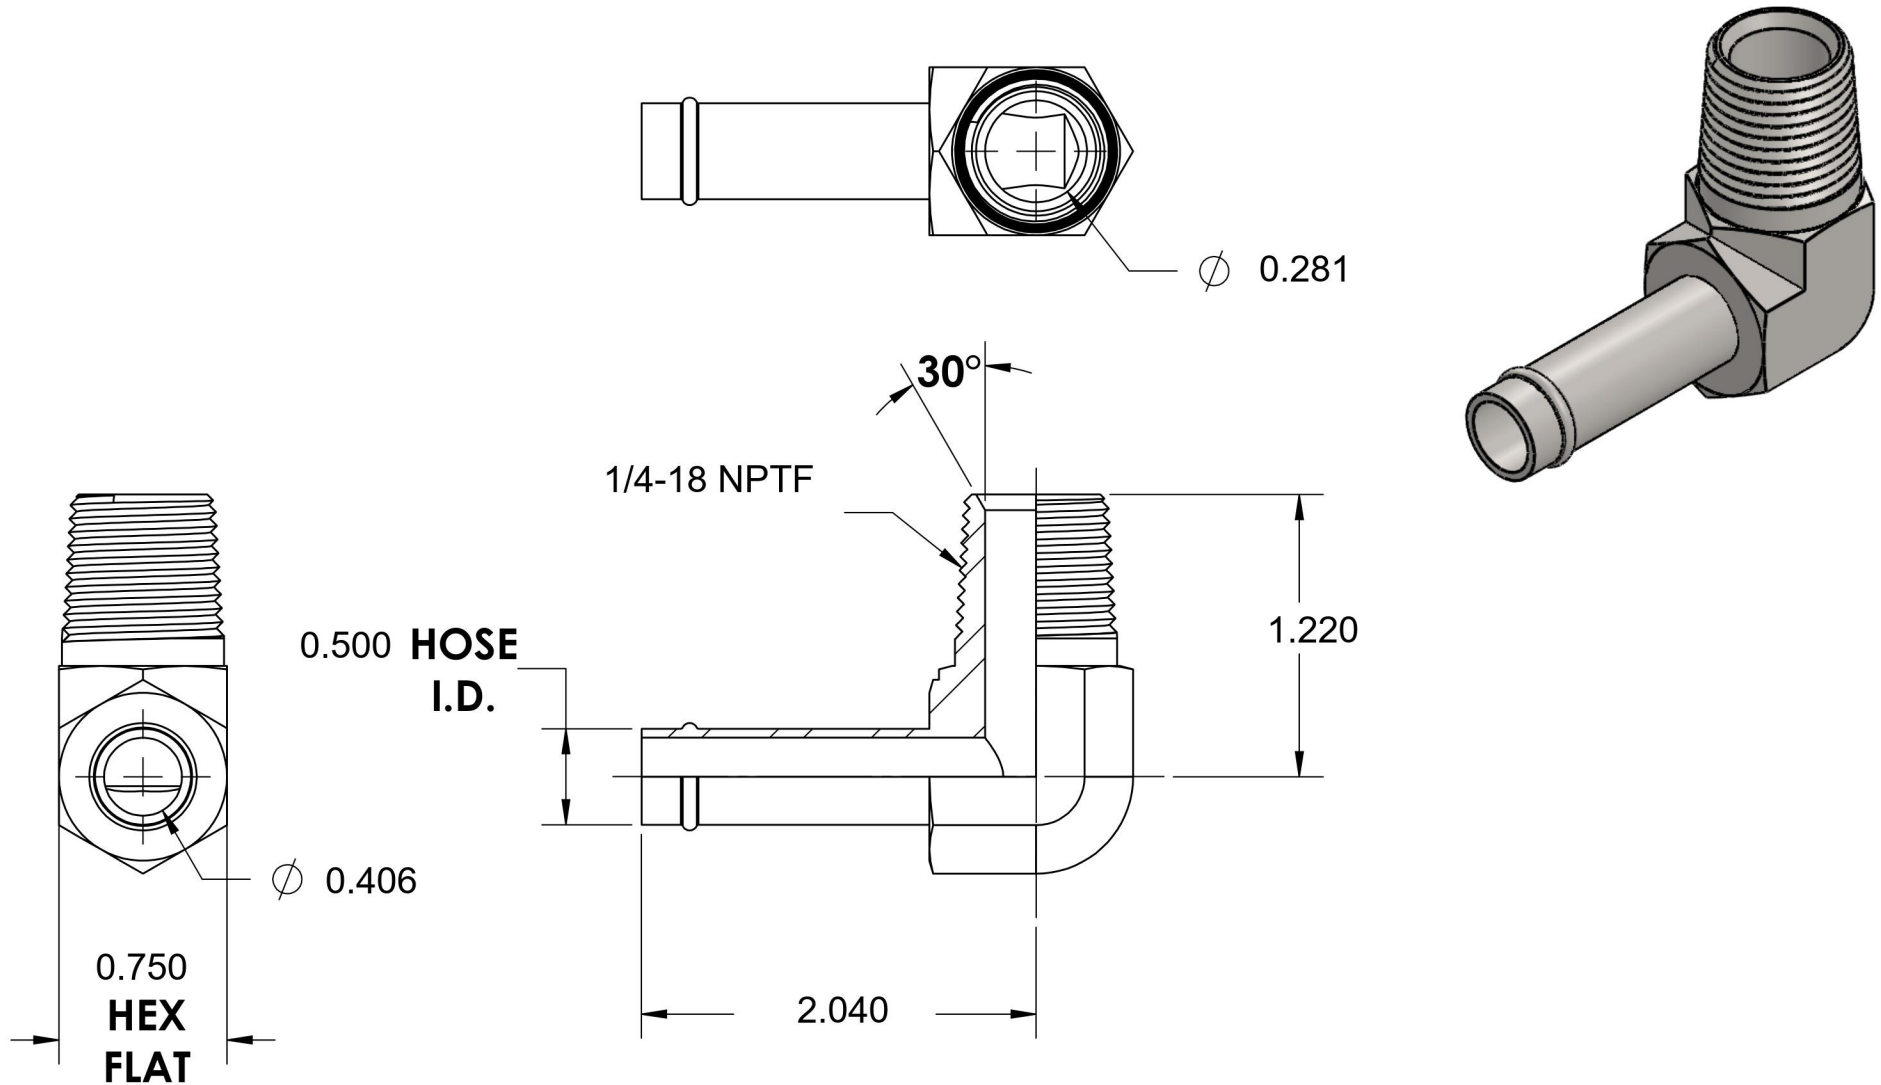

# 4501-08-04-FG

Steel, SAE J1231 Hose Bead 90° Male Elbow, 1/2" Beaded Hose Barb x 1/4" Male NPTF 30°

6701 Cochran Road  
Solon, Ohio 44139  
Phone: (440) 248-1880  
Toll Free: 1-888-331-1523

<b>Temperature Rating</b>	<b>Material</b>	<b>Industry Standards</b>	<b>Series</b>
-65°F to 500°F	C1045 Steel	SAE J1231, SAE J476 ASTM B633	4501-FG
<b>Pressure Rating</b>	<b>Finish</b>		<b>Series Description</b>
150 psi	Trivalent Zinc		SAE J1231 Hose Bead 90° Male Elbow