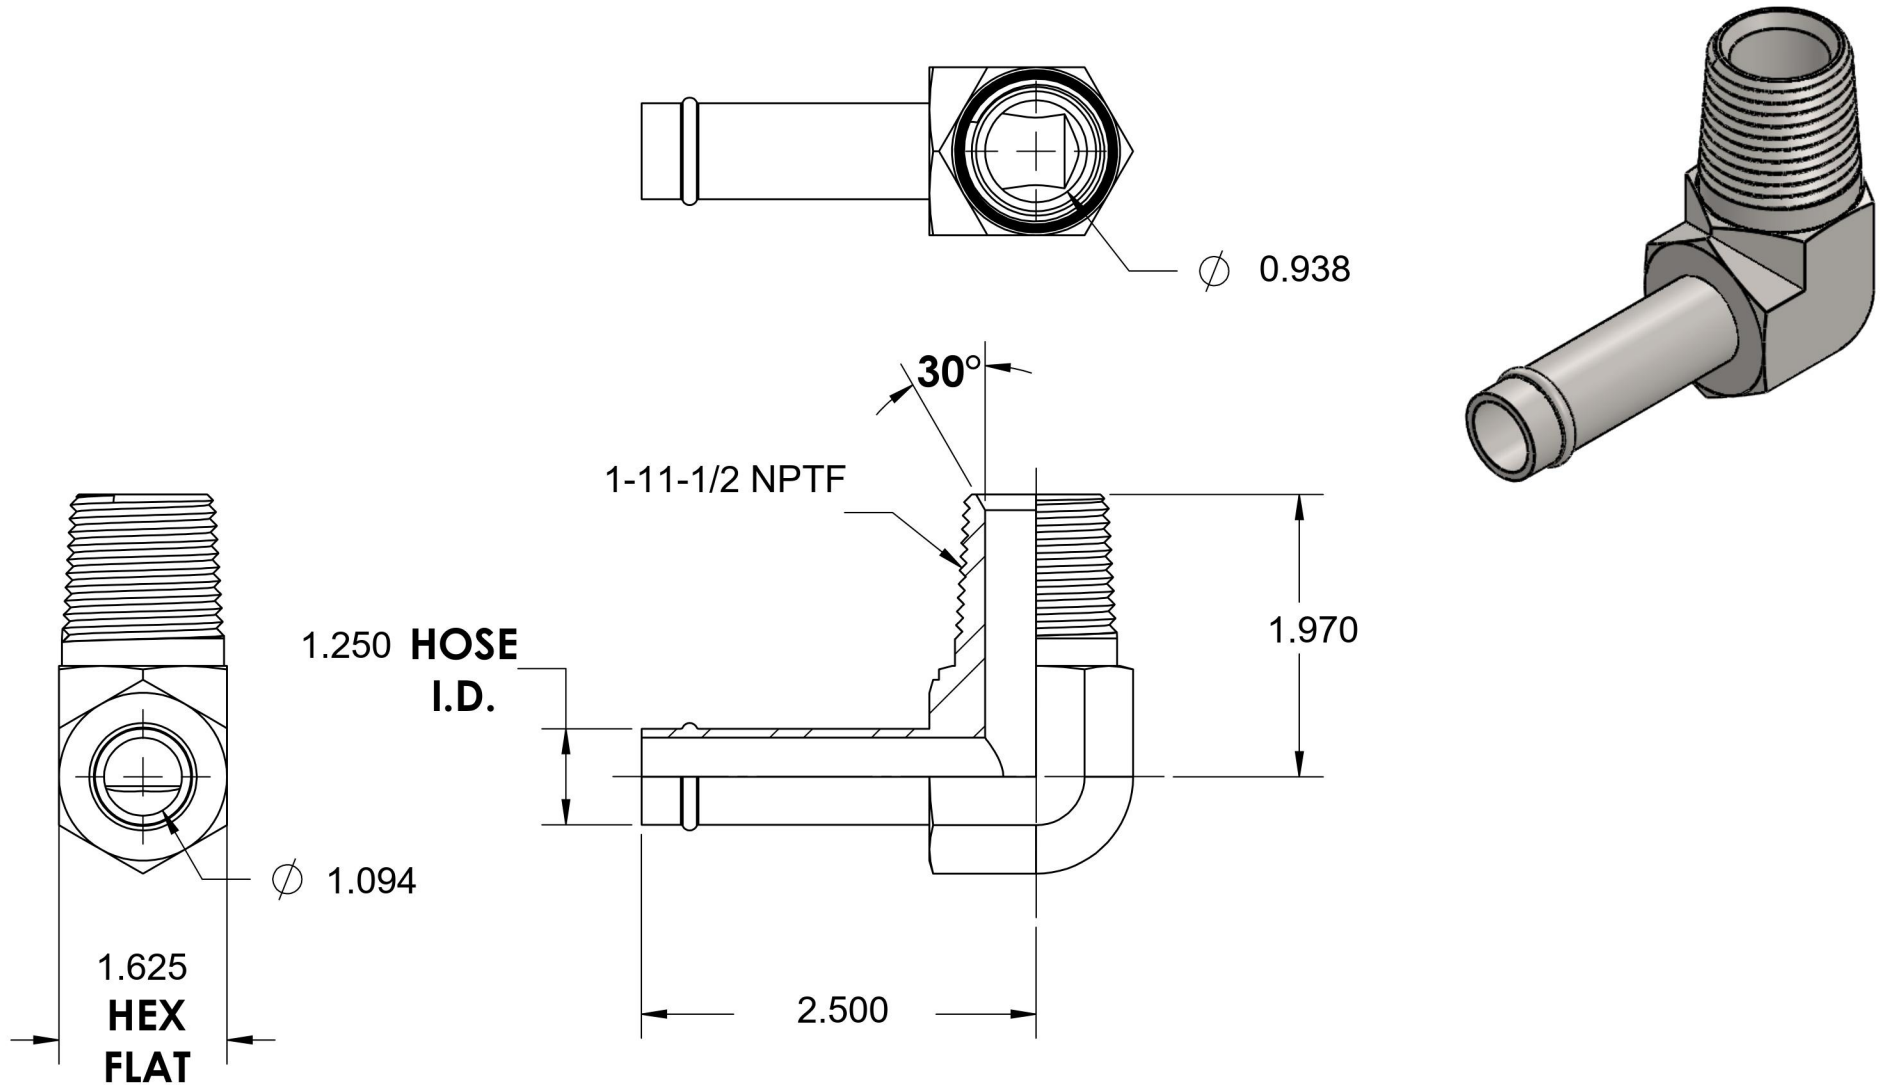

4501-20-16-FG

Steel, SAE J1231 Hose Bead 90° Male Elbow, 1-1/4" Beaded Hose Barb x 1" Male NPTF 30°

6701 Cochran Road
Solon, Ohio 44139
Phone: (440) 248-1880
Toll Free: 1-888-331-1523

Temperature Rating

-65°F to 500°F

Series

4501-FG

Series Description

SAE J1231 Hose Bead
90° Male Elbow