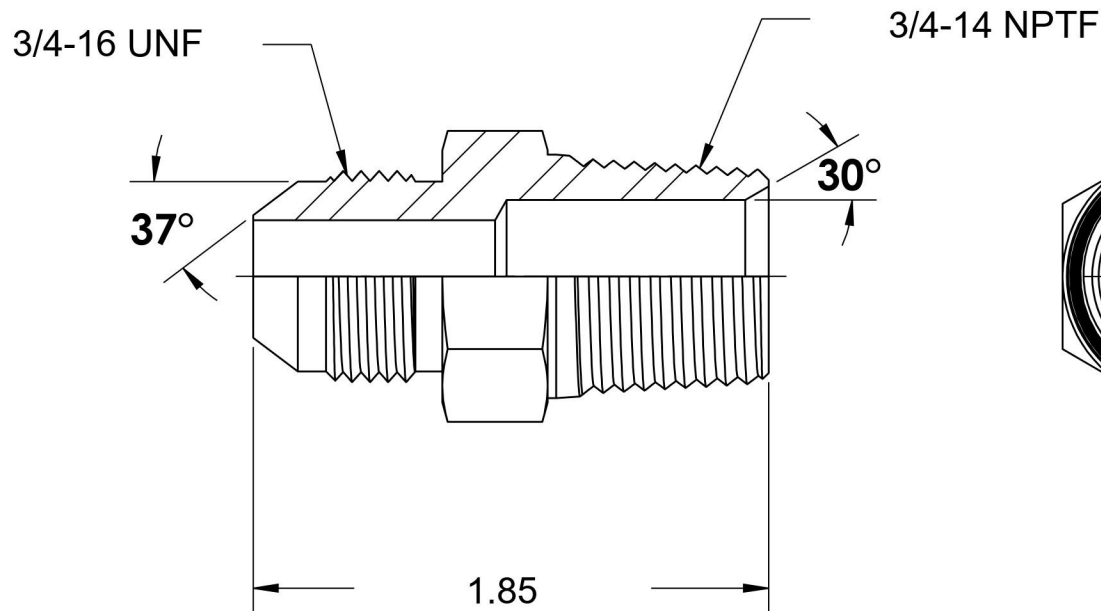

2404-08-12-SS

Stainless Steel, SAE J514 37° Flare Male Connector, 1/2" Male JIC x 3/4" Male NPTF 30°

6701 Cochran Road
Solon, Ohio 44139
Phone: (440) 248-1880
Toll Free: 1-888-331-1523

Temperature Rating -425°F to 1200°F	Material 316/316L Stainless Steel	Industry Standards SAE J514 , SAE J476	Series 2404-SS
Pressure Rating 5500 psi	Finish Passivated		Series Description SAE J514 37° Flare Male Connector