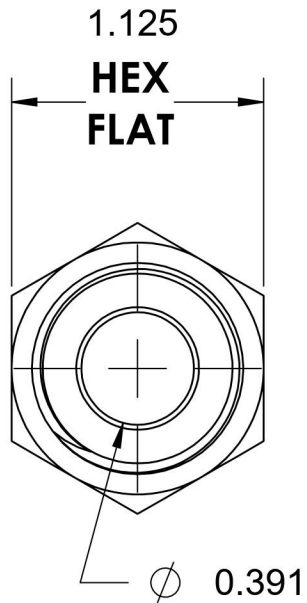

2404-08-12-SS

Stainless Steel, SAE J514 37° Flare Male Connector, 1/2" Male JIC x 3/4" Male NPTF 30°

6701 Cochran Road
Solon, Ohio 44139
Phone: (440) 248-1880
Toll Free: 1-888-331-1523

Temperature Rating -425°F to 1200°F	Material 316/316L Stainless Steel	Industry Standards SAE J514 , SAE J476	Series 2404-SS
Pressure Rating 5500 psi	Finish Passivated		Series Description SAE J514 37° Flare Male Connector