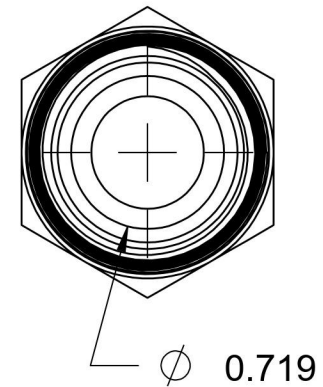

2404-08-12-SS

Stainless Steel, SAE J514 37° Flare Male Connector, 1/2" Male JIC x 3/4" Male NPTF 30°

6701 Cochran Road
Solon, Ohio 44139
Phone: (440) 248-1880
Toll Free: 1-888-331-1523

Temperature Rating -425°F to 1200°F	Material 316/316L Stainless Steel	Industry Standards SAE J514 , SAE J476	Series 2404-SS
Pressure Rating 5500 psi	Finish Passivated		Series Description SAE J514 37° Flare Male Connector