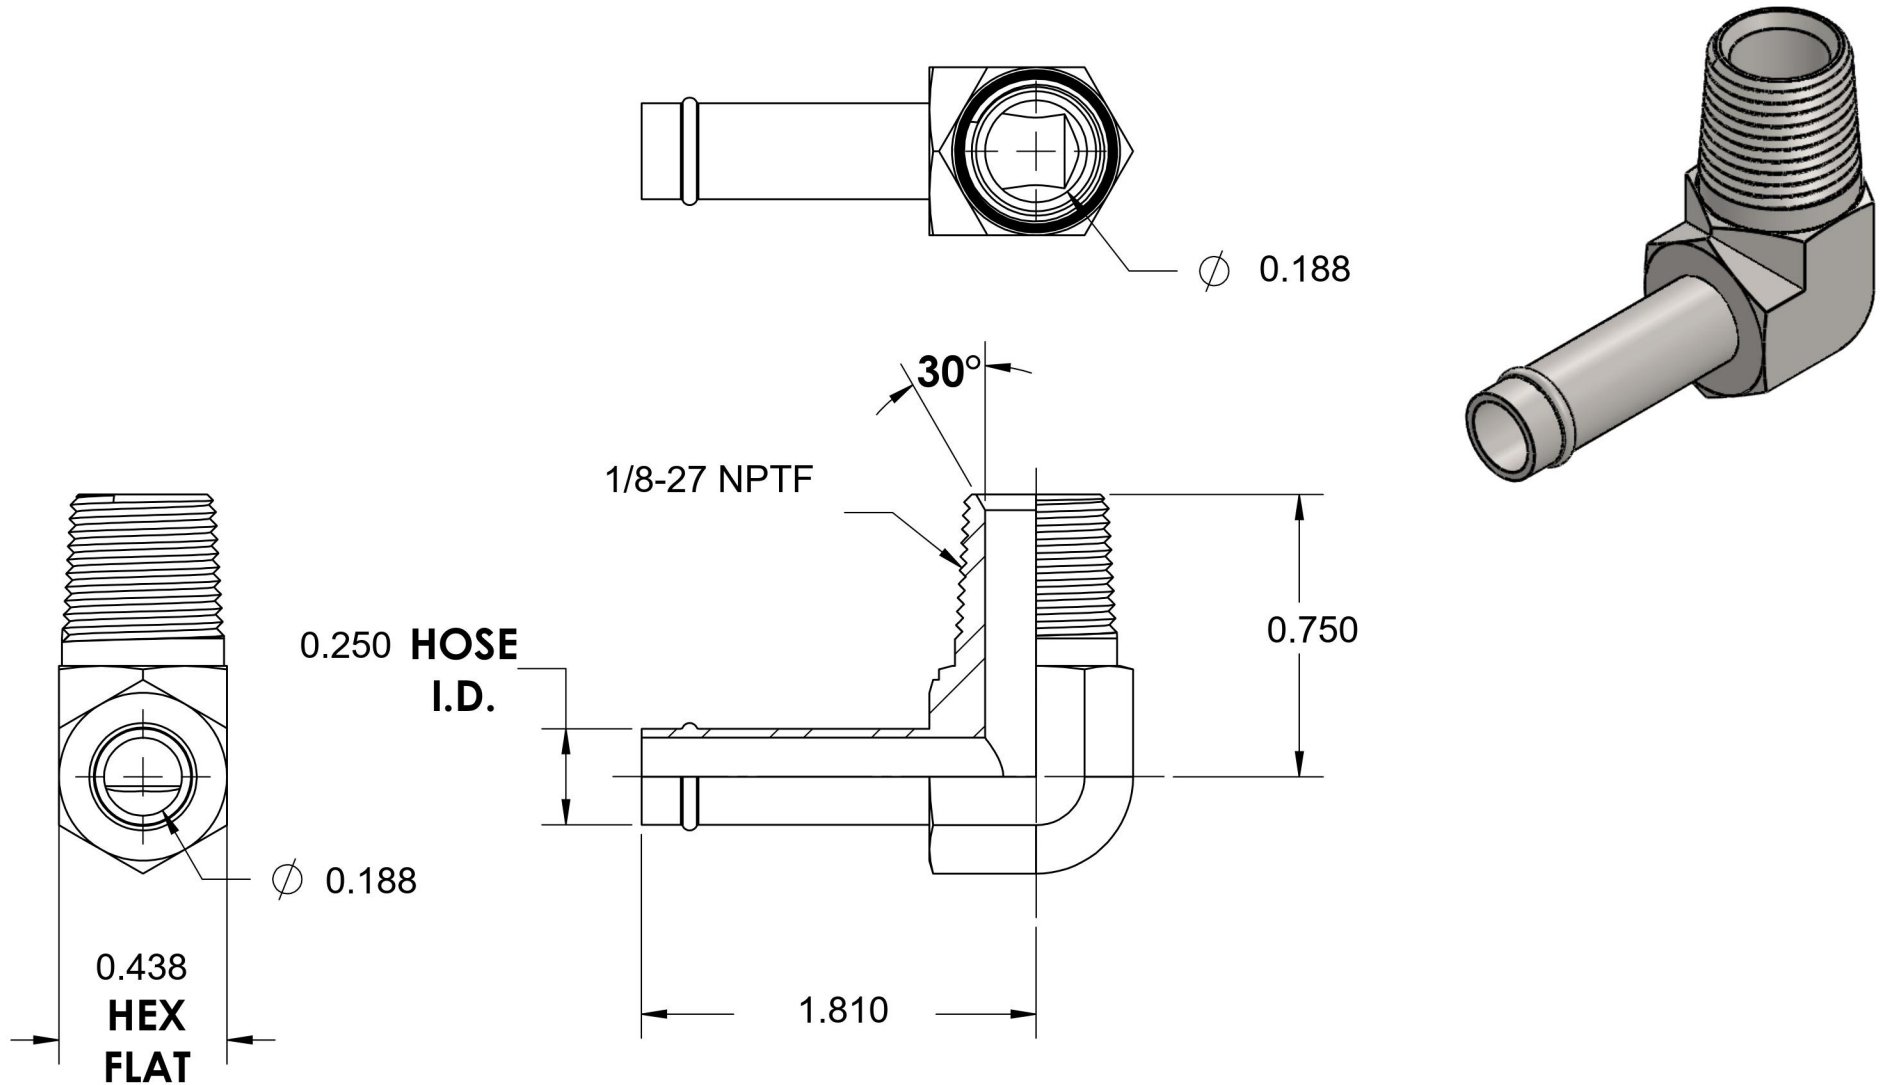

4501-04-02-FG

Steel, SAE J1231 Hose Bead 90° Male Elbow, 1/4" Beaded Hose Barb x 1/8" Male NPTF 30°

6701 Cochran Road
Solon, Ohio 44139
Phone: (440) 248-1880
Toll Free: 1-888-331-1523

Temperature Rating

-65°F to 500°F

Series

4501-FG

Series Description

SAE J1231 Hose Bead
90° Male Elbow