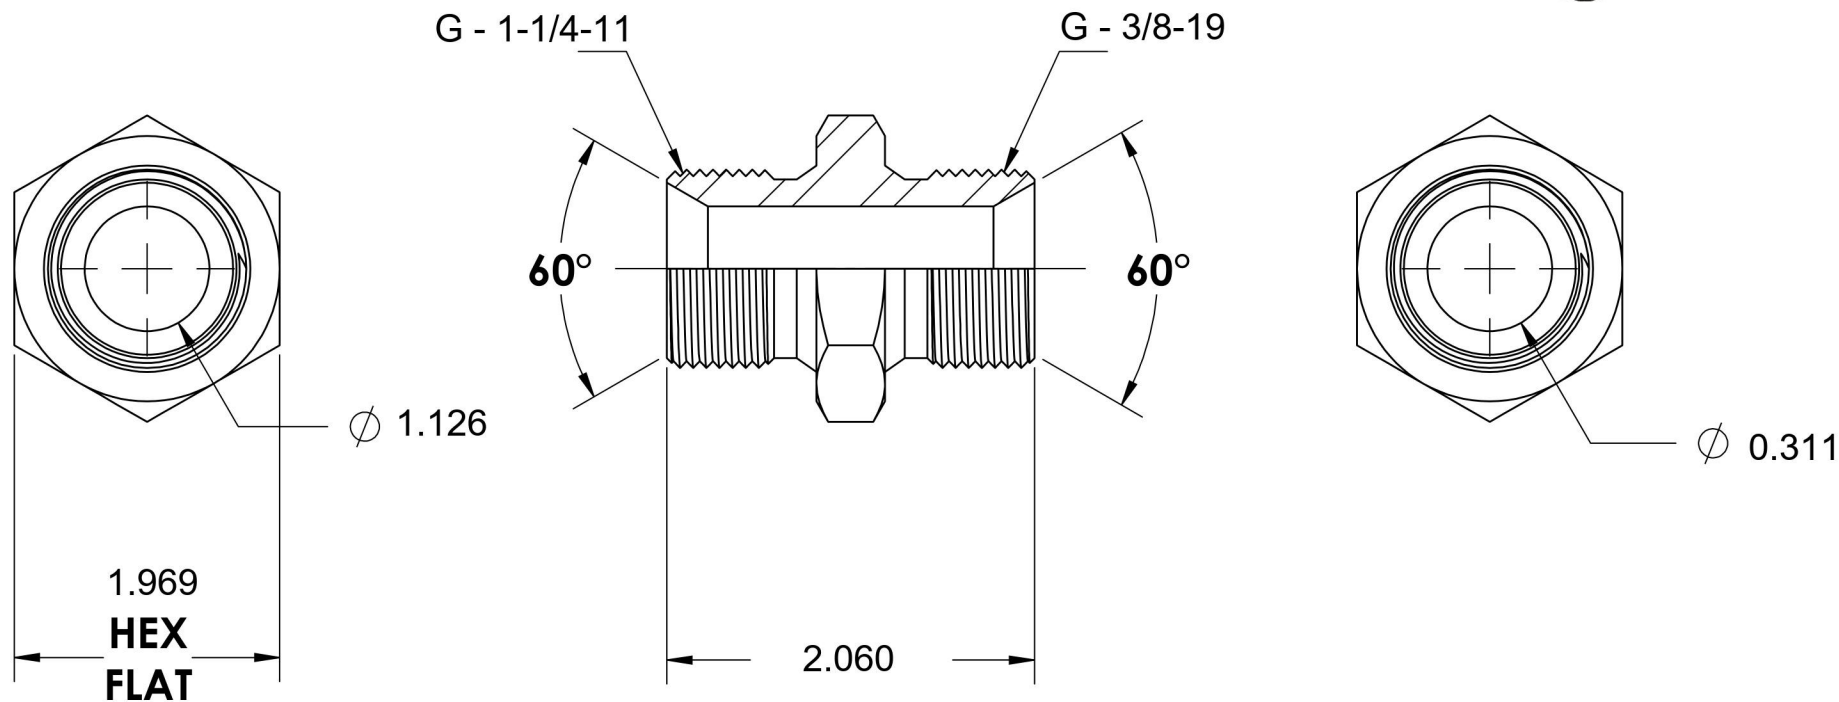

9022-20-06

Steel, ISO 1179 BSPP Port/Line Union, 1-1/4-11 Male BSPP 60° Line/Port x 3/8-19 Male BSPP 60° Line/Port

6701 Cochran Road
Solon, Ohio 44139
Phone: (440) 248-1880
Toll Free: 1-888-331-1523

Temperature Rating

-65°F to 500°F

Pressure Rating

1500 psi

Material

C1045/12L14 Steel

Finish

Trivalent Zinc

Industry Standards