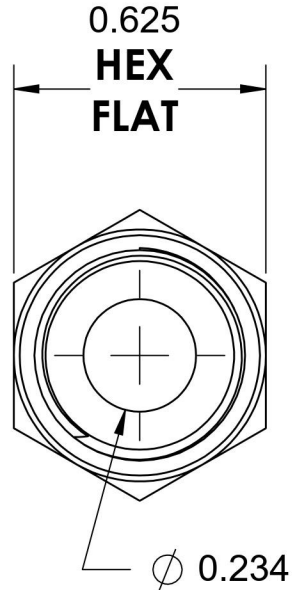

6401-05-04-O

Steel, SAE J1926 O-Ring Boss Male Adapter, 1/2-20 Male ORB x 1/4" Male NPTF 30°

6701 Cochran Road
Solon, Ohio 44139
Phone: (440) 248-1880
Toll Free: 1-888-331-1523

Temperature Rating

-40°F to 250°F