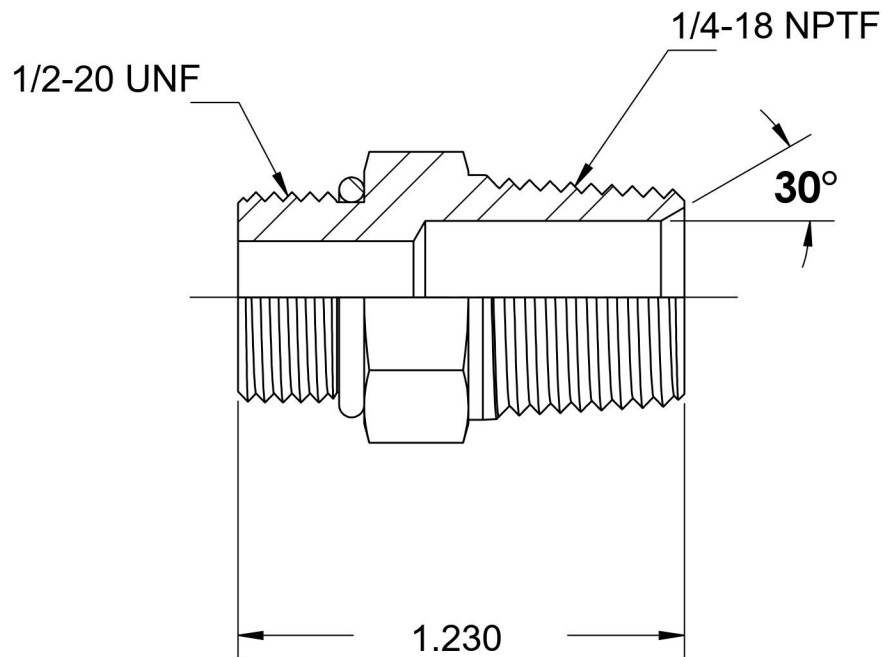

6401-05-04-O

Steel, SAE J1926 O-Ring Boss Male Adapter, 1/2-20 Male ORB x 1/4" Male NPTF 30°

6701 Cochran Road
Solon, Ohio 44139
Phone: (440) 248-1880
Toll Free: 1-888-331-1523

Temperature Rating

-40°F to 250°F

Pressure Rating

6000 psi

Material

C1045 / 12L14 Steel

Finish

Trivalent Zinc

Industry Standards

SAE J1926-3, SAE J476
SAE J515, ASTM B633

Series

6401-O

Series Description

SAE J1926 O-Ring Boss
Male Adapter