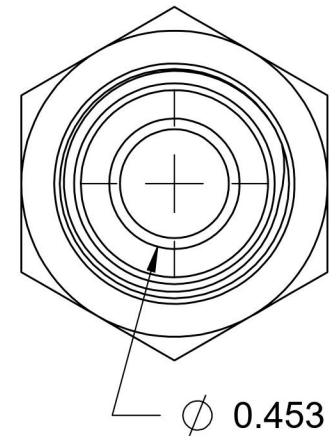

7002-08-08-SS

Stainless Steel, SAE J514 37° Flare Male BSPP Port/Line Connector, 1/2" Male JIC x 1/2-14 Male BSPP 60° Line/Port

6701 Cochran Road
Solon, Ohio 44139
Phone: (440) 248-1880
Toll Free: 1-888-331-1523

Temperature Rating	Material	Industry Standards	Series
-425°F to 1200°F	316/316L Stainless Steel	SAE J514, ISO 1179	7002-SS
Pressure Rating	Finish	ISO 8434-6	Series Description
2900 psi	Passivated		SAE J514 37° Flare Male BSPP Port/Line Connector