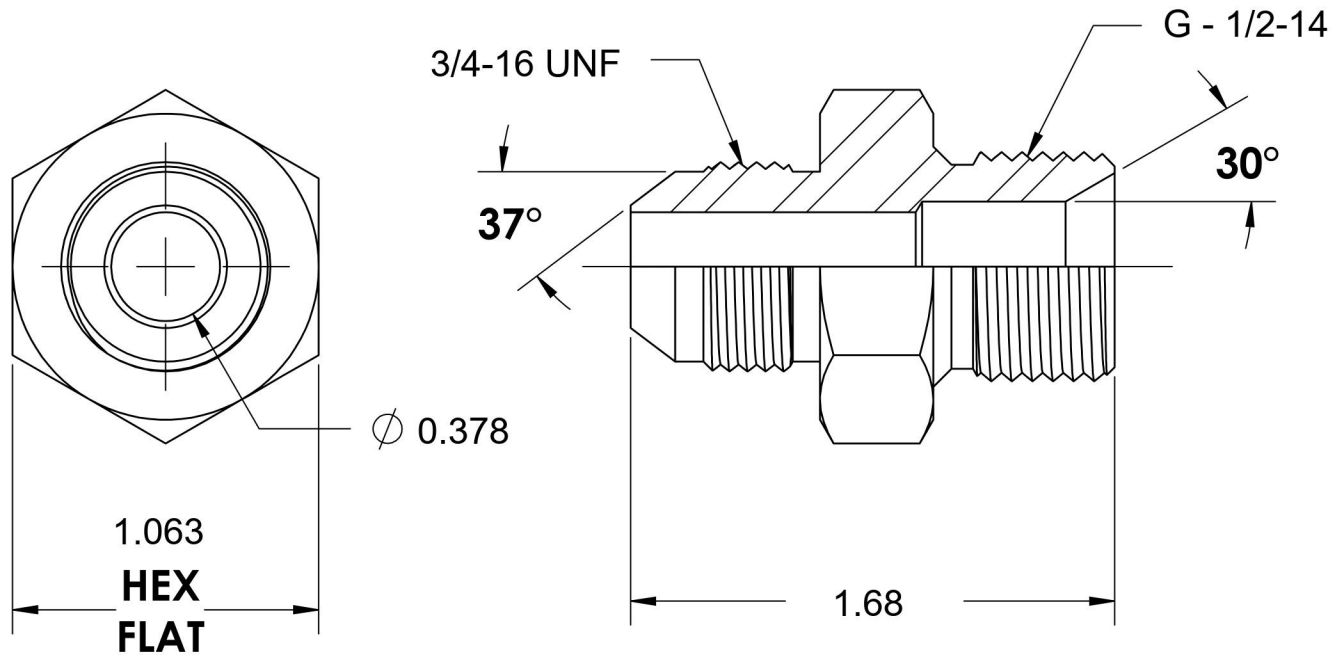

7002-08-08-SS

Stainless Steel, SAE J514 37° Flare Male BSPP Port/Line Connector, 1/2" Male JIC x 1/2-14 Male BSPP 60° Line/Port

6701 Cochran Road
Solon, Ohio 44139
Phone: (440) 248-1880
Toll Free: 1-888-331-1523

Temperature Rating	Material	Industry Standards	Series
-425°F to 1200°F	316/316L Stainless Steel	SAE J514, ISO 1179	7002-SS
Pressure Rating	Finish	ISO 8434-6	Series Description
2900 psi	Passivated		SAE J514 37° Flare Male BSPP Port/Line Connector