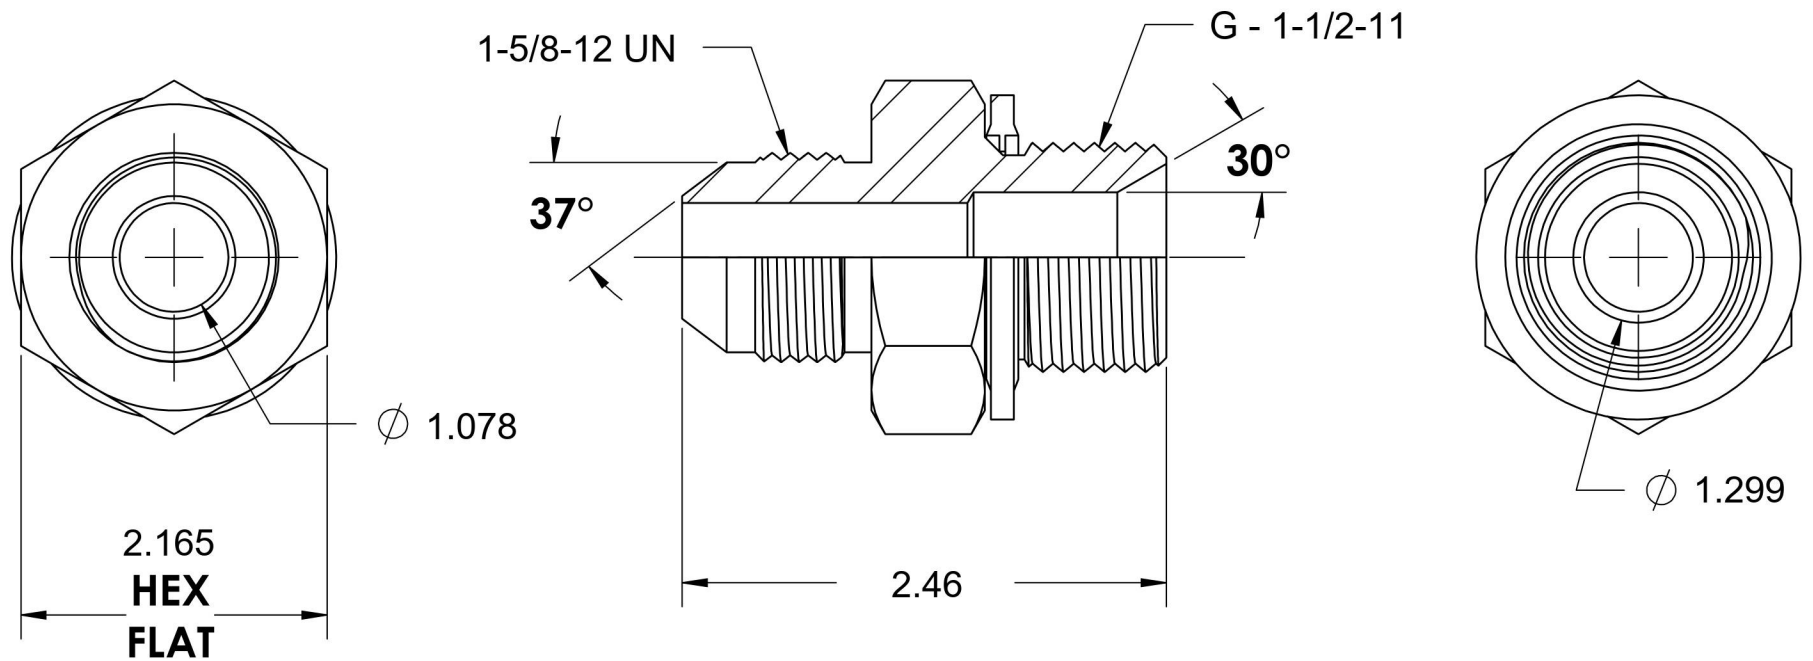

7002-20-24-BS

Steel, SAE J514 37° Flare BSPP Type (D) Bonded Seal Port/Line Adapter, 1-1/4" Male JIC x 1-1/2-11 Male BSPP 60° Line/Port

6701 Cochran Road
Solon, Ohio 44139
Phone: (440) 248-1880
Toll Free: 1-888-331-1523

Temperature Rating	Material	Industry Standards	Series
-22°F to 257°F	C1045/12L14 Steel	SAE J514, ISO 1179	7002-BS
Pressure Rating	Finish	ASTM B633	Series Description
1500 psi	Trivalent Zinc		SAE J514 37° Flare BSPP Type (D) Bonded Seal Port/Line Adapter