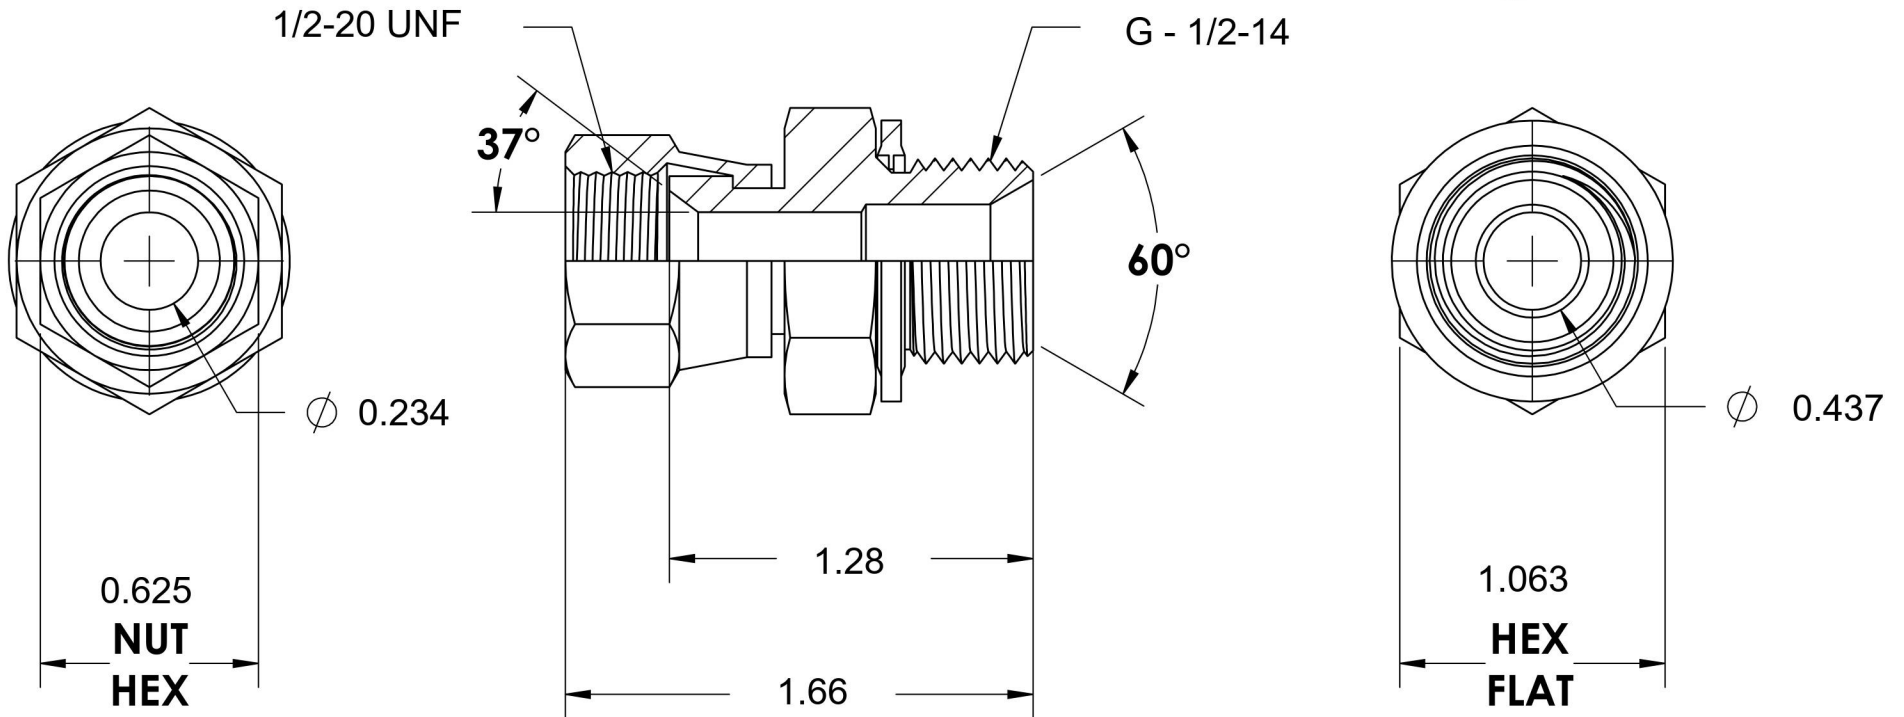

# 7022-05-08-BS

Steel, SAE J514 37° Flare Swivel BSPP Type (D) Bonded Seal Port/Line Connector, 5/16" Female JIC Swivel x 1/2-14 Male BSPP 60° Line/Port

6701 Cochran Road  
Solon, Ohio 44139  
Phone: (440) 248-1880  
Toll Free: 1-888-331-1523

<b>Temperature Rating</b> -40°F to 250°F	<b>Material</b> C1045 / 12L14 Steel	<b>Industry Standards</b> SAE J514, ISO 1179	<b>Series</b> 7022-BS
<b>Pressure Rating</b> 2900 psi	<b>Finish</b> Trivalent Zinc	<b>ISO 8434-6, ASTM B633</b>	<b>Series Description</b> SAE J514 37° Flare Swivel BSPP Type (D) Bonded Seal Port/Line Connector