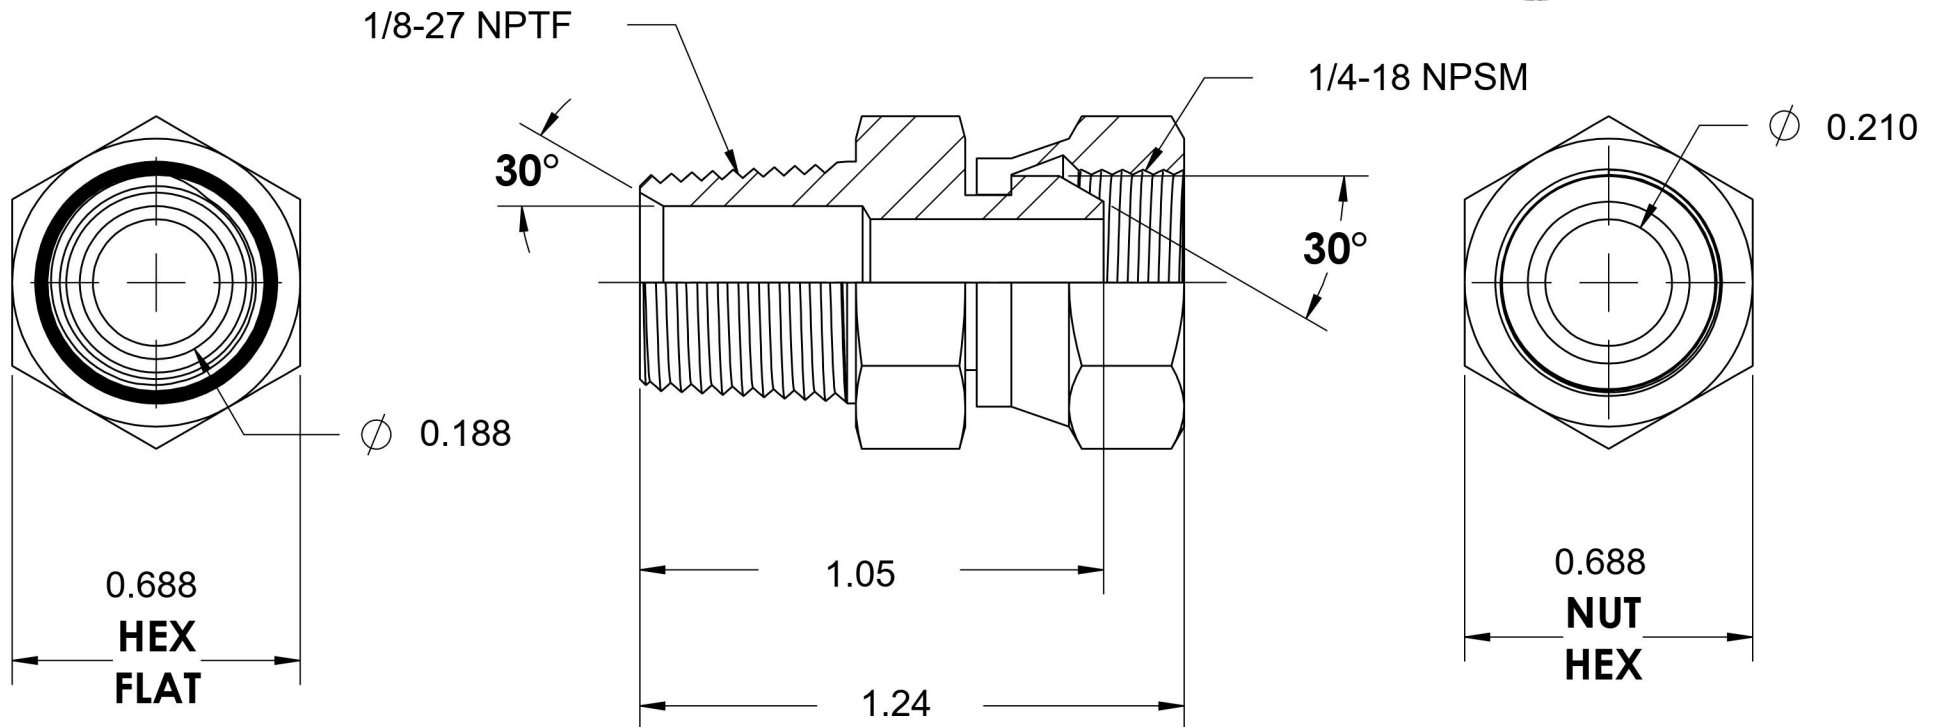

1404-02-04-SS

Stainless Steel, SAE J514 NPSM Swivel Male Connector, 1/8" Male NPTF 30° x 1/4" Female NPSM Swivel

6701 Cochran Road
Solon, Ohio 44139
Phone: (440) 248-1880
Toll Free: 1-888-331-1523

Temperature Rating	Material	Industry Standards	Series
-425°F to 1200°F	316/316L Stainless Steel	SAE J514, SAE J476	1404-SS
Pressure Rating	Finish		Series Description
6000 psi	Passivated		SAE J514 NPSM Swivel Male Connector