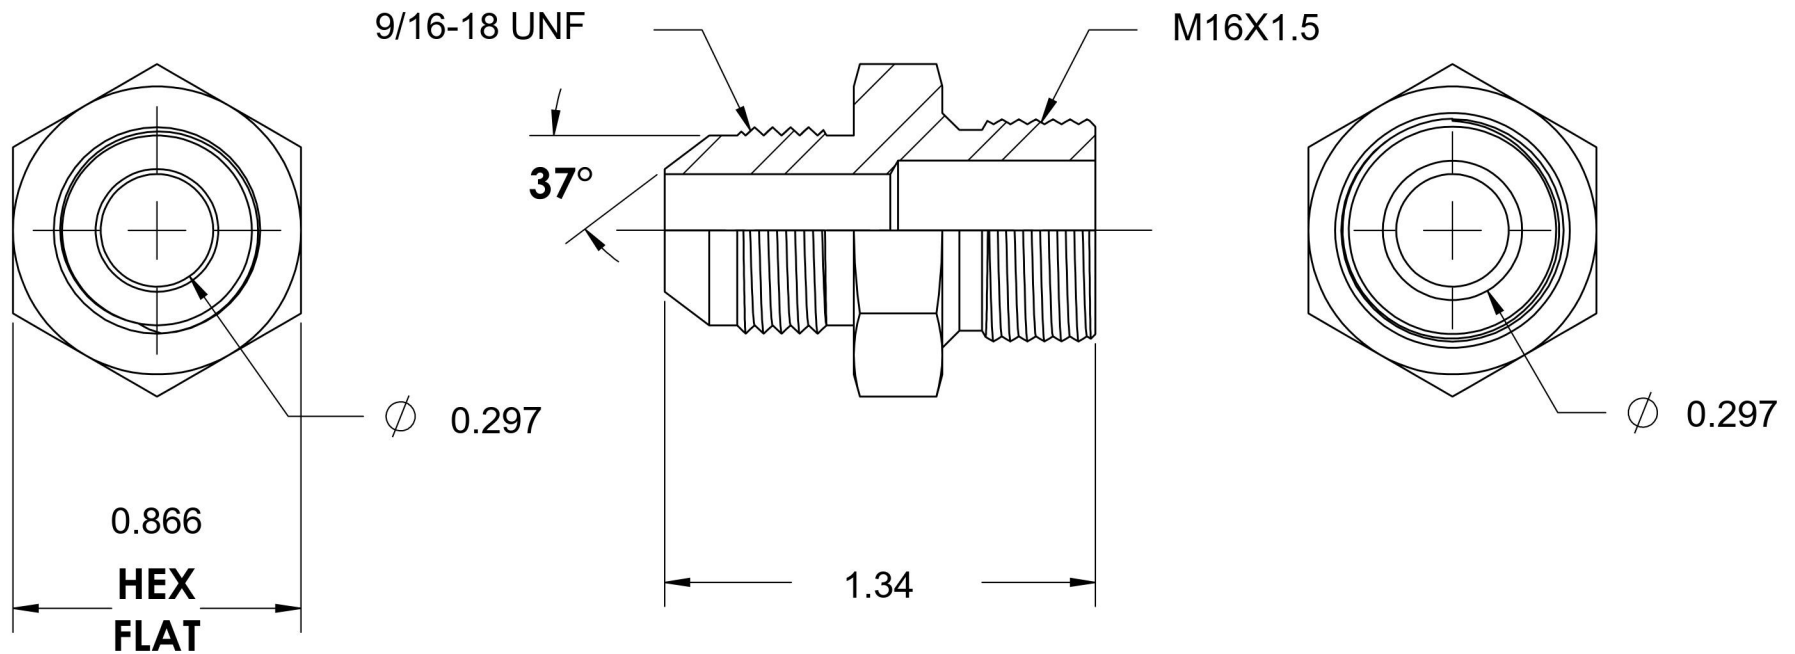

7005-06-16

Steel, SAE J514 37° Flare Male Metric Port/Line Connector, 3/8" Male JIC x M16X1.5 Male Metric 60° Line/Port

6701 Cochran Road
Solon, Ohio 44139
Phone: (440) 248-1880
Toll Free: 1-888-331-1523

Temperature Rating	Material	Industry Standards	Series
-65°F to 500°F	C1045/12L14 Steel	SAE J514, ISO 9974	7005
Pressure Rating	Finish	ASTM B633	Series Description
6000 psi	Trivalent Zinc		SAE J514 37° Flare Male Metric Port/Line Connector