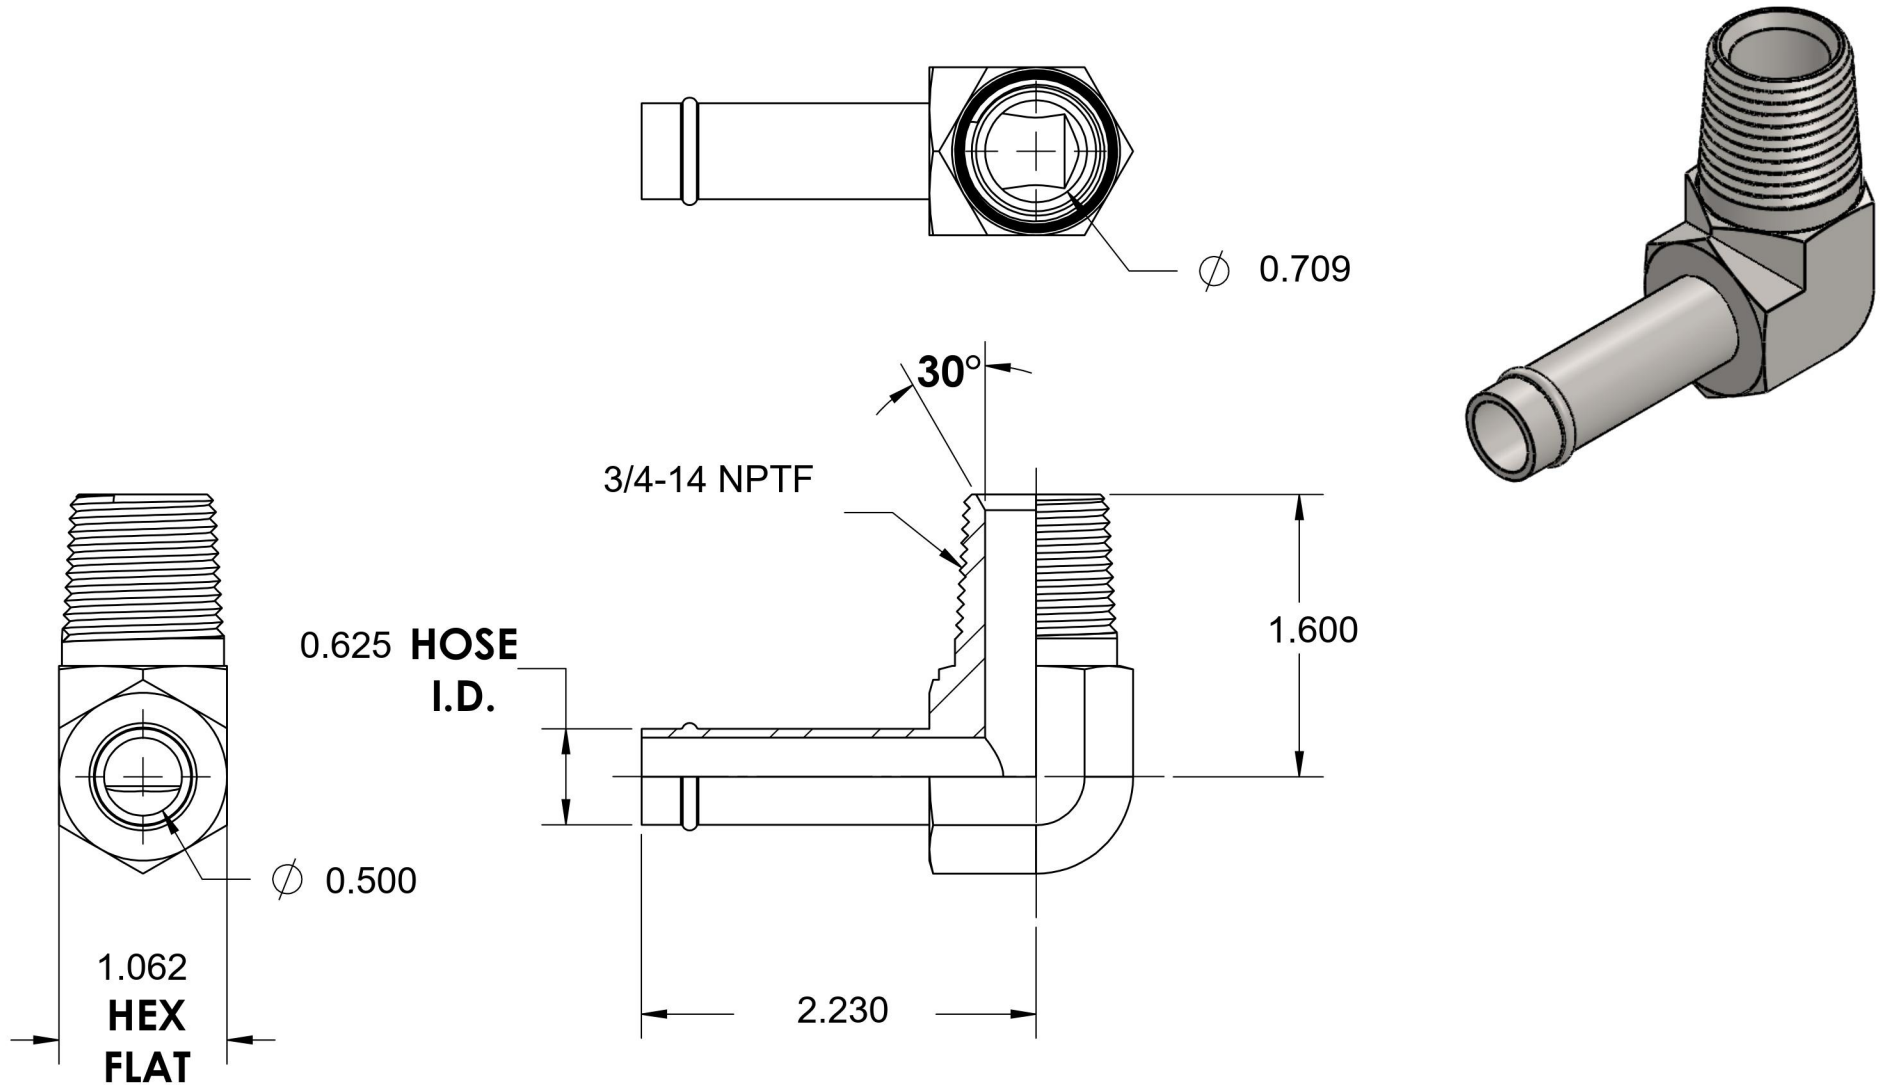

4501-10-12-FG

Steel, SAE J1231 Hose Bead 90° Male Elbow, 5/8" Beaded Hose Barb x 3/4" Male NPTF 30°

6701 Cochran Road
Solon, Ohio 44139
Phone: (440) 248-1880
Toll Free: 1-888-331-1523

Temperature Rating -65°F to 500°F	Material C1045 Steel	Industry Standards SAE J1231, SAE J476 ASTM B633	Series 4501-FG
Pressure Rating 150 psi	Finish Trivalent Zinc		Series Description SAE J1231 Hose Bead 90° Male Elbow