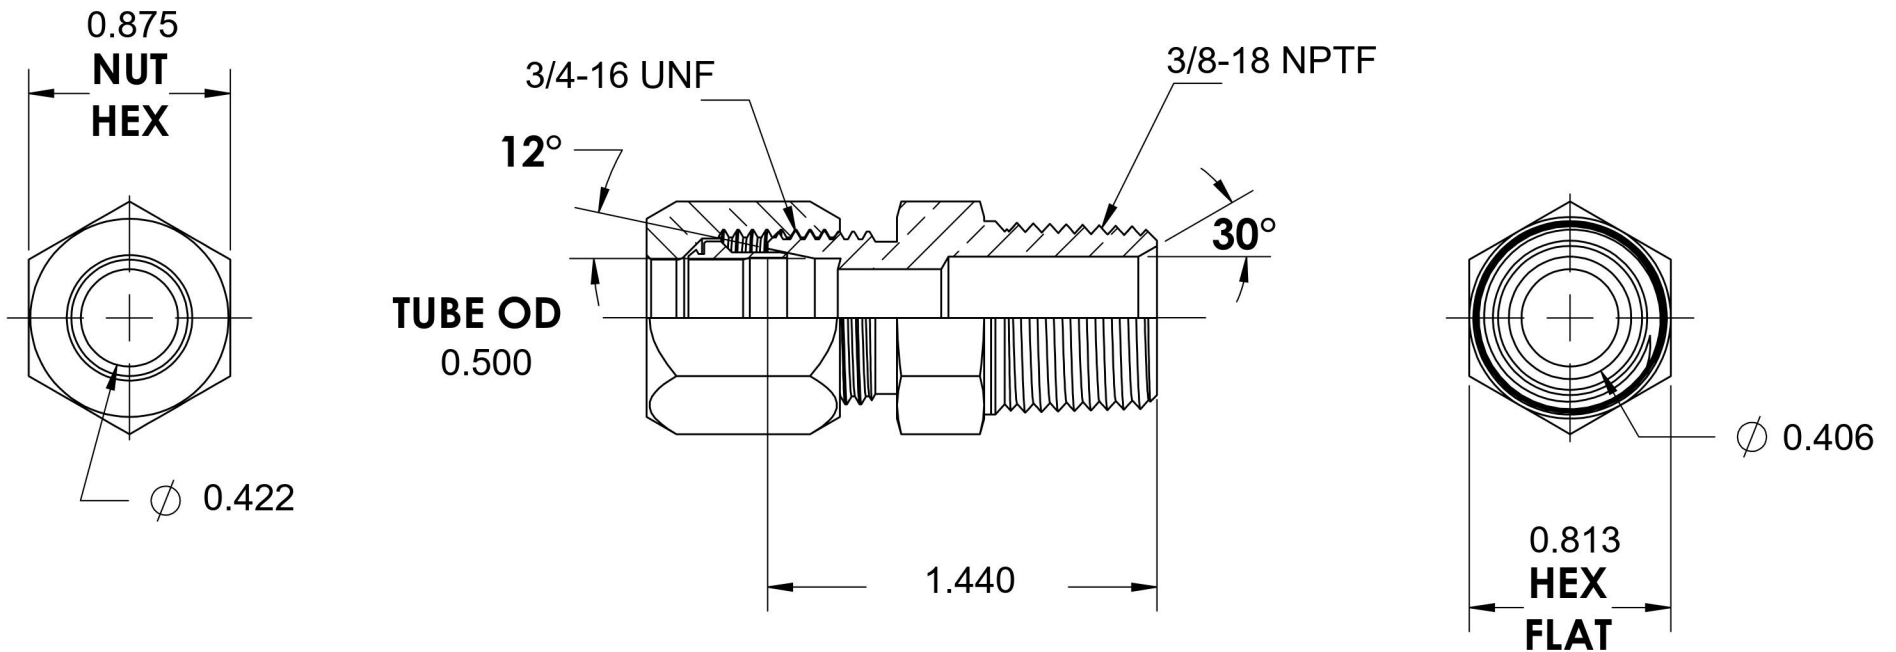

# C2404-08-06-SS

Stainless Steel, SAE J514 Flareless Tube Male Connector, 1/2" Flareless Bite Type x 3/8" Male NPTF 30°

6701 Cochran Road  
Solon, Ohio 44139  
Phone: (440) 248-1880  
Toll Free: 1-888-331-1523

<b>Temperature Rating</b>	<b>Material</b>	<b>Industry Standards</b>	<b>Series</b>
-425°F to 1200°F	316/316L Stainless Steel	SAE J514, SAE J476	C2404-SS
<b>Pressure Rating</b>	<b>Finish</b>		<b>Series Description</b>
5000 psi	Passivated		SAE J514 Flareless Tube Male Connector