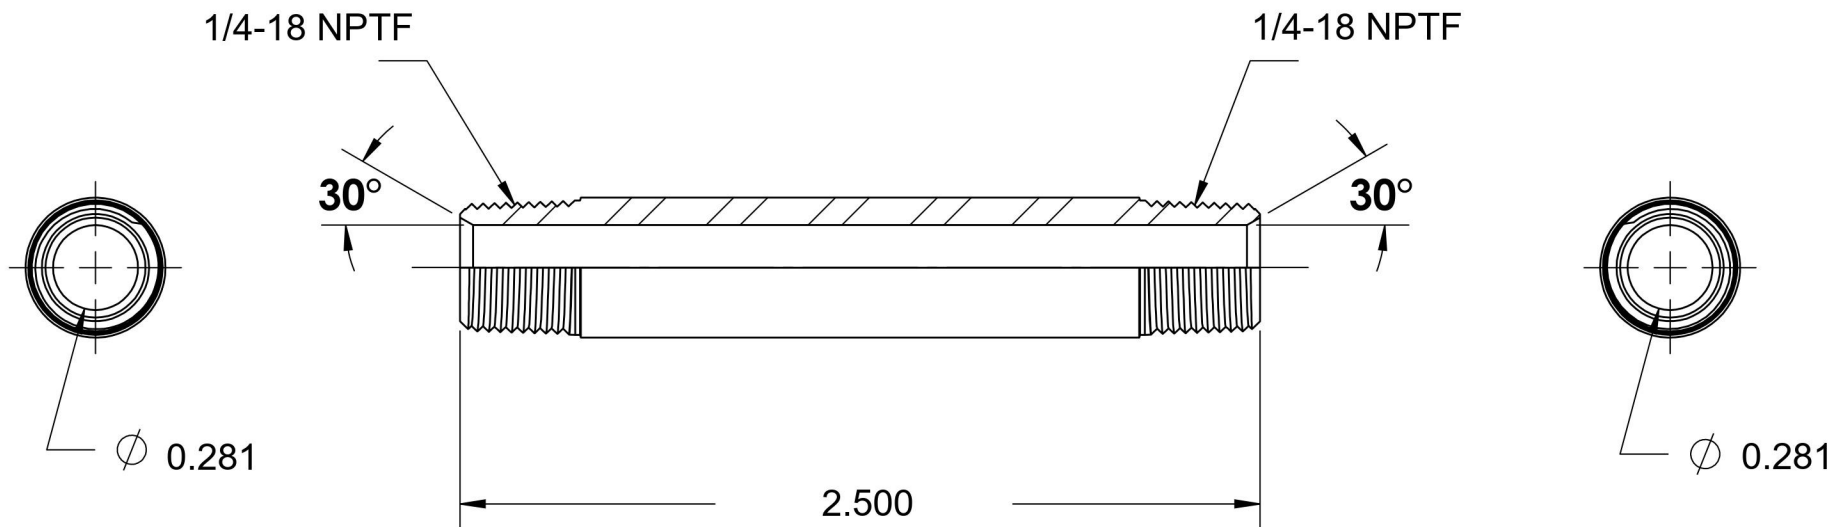

5404-N-04X2.500-SS

Stainless Steel, SAE J514 Pipe Long Nipple, 1/4" Male NPTF 30° x 1/4" Male NPTF 30°

6701 Cochran Road
Solon, Ohio 44139
Phone: (440) 248-1880
Toll Free: 1-888-331-1523

Temperature Rating	Material	Industry Standards	Series
-425°F to 1200°F	316/316L Stainless Steel	SAE J514, SAE J476	5404-N-SS
Pressure Rating	Finish		Series Description
7200 psi	Passivated		SAE J514 Pipe Long Nipple