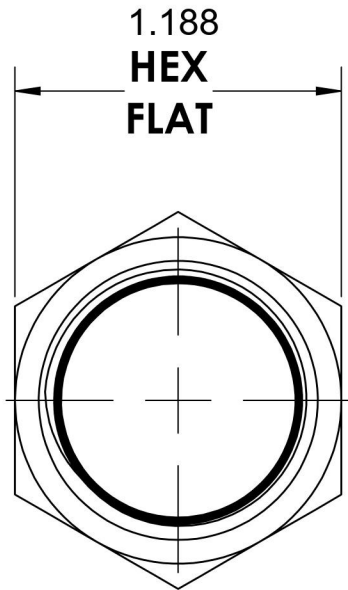

# 5406-C-12-SS

Stainless Steel, SAE J514 Pipe Cap, 3/4" Female NPTF

6701 Cochran Road  
Solon, Ohio 44139  
Phone: (440) 248-1880  
Toll Free: 1-888-331-1523

<b>Temperature Rating</b> -425°F to 1200°F	<b>Material</b> 316/316L Stainless Steel	<b>Industry Standards</b> SAE J514, SAE J476	<b>Series</b> 5406-C-SS
<b>Pressure Rating</b> 4800 psi	<b>Finish</b> Passivated		<b>Series Description</b> SAE J514 Pipe Cap