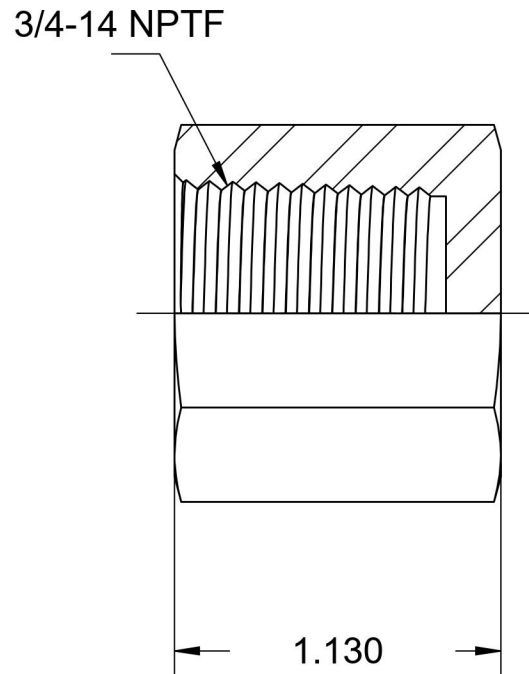

# 5406-C-12-SS

Stainless Steel, SAE J514 Pipe Cap, 3/4" Female NPTF

6701 Cochran Road  
Solon, Ohio 44139  
Phone: (440) 248-1880  
Toll Free: 1-888-331-1523

<b>Temperature Rating</b> -425°F to 1200°F	<b>Material</b> 316/316L Stainless Steel	<b>Industry Standards</b> SAE J514, SAE J476	<b>Series</b> 5406-C-SS
<b>Pressure Rating</b> 4800 psi	<b>Finish</b> Passivated		<b>Series Description</b> SAE J514 Pipe Cap