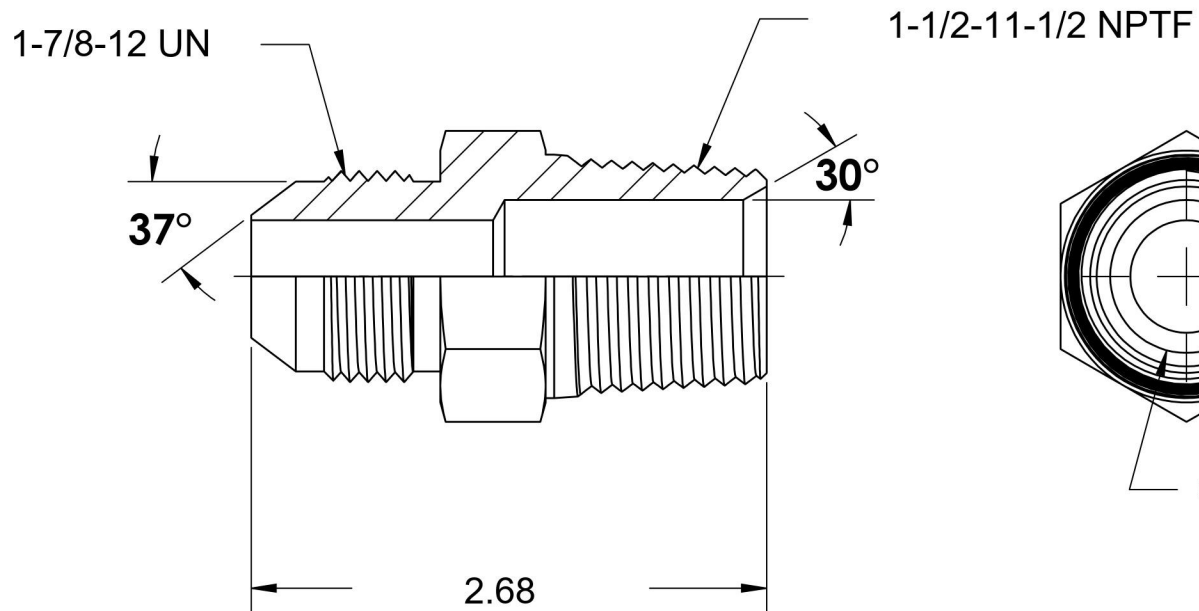

# 2404-24-24-SS

Stainless Steel, SAE J514 37° Flare Male Connector, 1-1/2" Male JIC x 1-1/2" Male NPTF 30°

6701 Cochran Road  
Solon, Ohio 44139  
Phone: (440) 248-1880  
Toll Free: 1-888-331-1523

Temperature Rating	-425°F to 1200°F	Material	316/316L Stainless Steel	Industry Standards	SAE J514 , SAE J476	Series	2404-SS
Pressure Rating	3000 psi	Finish	Passivated			Series Description	SAE J514 37° Flare Male Connector