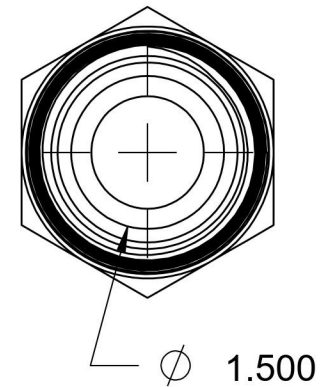

# 2404-24-24-SS

Stainless Steel, SAE J514 37° Flare Male Connector, 1-1/2" Male JIC x 1-1/2" Male NPTF 30°

6701 Cochran Road  
Solon, Ohio 44139  
Phone: (440) 248-1880  
Toll Free: 1-888-331-1523

Temperature Rating	-425°F to 1200°F	Material	316/316L Stainless Steel	Industry Standards	SAE J514 , SAE J476	Series	2404-SS
Pressure Rating	3000 psi	Finish	Passivated			Series Description	SAE J514 37° Flare Male Connector