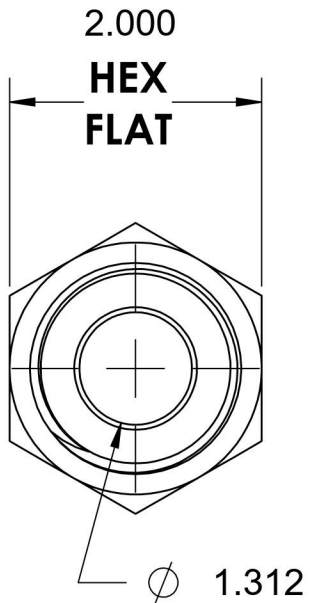

# 2404-24-24-SS

Stainless Steel, SAE J514 37° Flare Male Connector, 1-1/2" Male JIC x 1-1/2" Male NPTF 30°

6701 Cochran Road  
Solon, Ohio 44139  
Phone: (440) 248-1880  
Toll Free: 1-888-331-1523

Temperature Rating	-425°F to 1200°F	Material	316/316L Stainless Steel	Industry Standards	SAE J514 , SAE J476	Series	2404-SS
Pressure Rating	3000 psi	Finish	Passivated			Series Description	SAE J514 37° Flare Male Connector