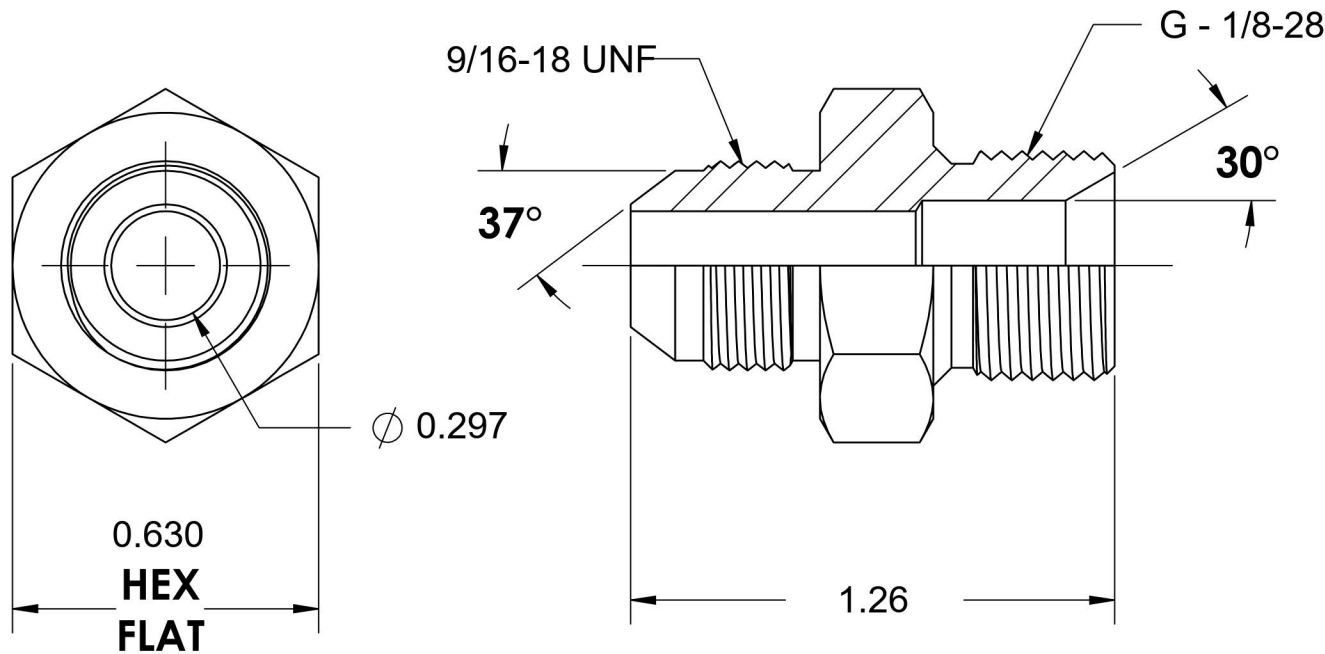

7002-06-02

Steel, SAE J514 37° Flare Male BSPP Port/Line Connector, 3/8" Male JIC x 1/8-28 Male BSPP 60° Line/Port

6701 Cochran Road
Solon, Ohio 44139
Phone: (440) 248-1880
Toll Free: 1-888-331-1523

Temperature Rating	Material	Industry Standards	Series
-65°F to 500°F	C1045/12L14 Steel	SAE J514, ISO 1179	7002
Pressure Rating	Finish	ISO 8434-6, ASTM B633	Series Description
5100 psi	Trivalent Zinc		SAE J514 37° Flare Male BSPP Port/Line Connector