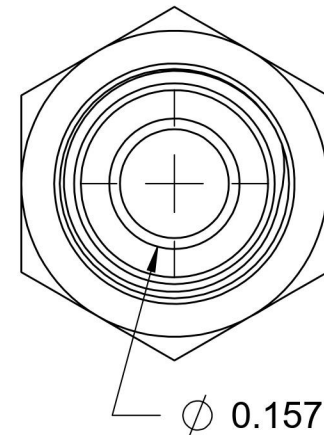

7002-06-02

Steel, SAE J514 37° Flare Male BSPP Port/Line Connector, 3/8" Male JIC x 1/8-28 Male BSPP 60° Line/Port

6701 Cochran Road
Solon, Ohio 44139
Phone: (440) 248-1880
Toll Free: 1-888-331-1523

Temperature Rating	Material	Industry Standards	Series
-65°F to 500°F	C1045/12L14 Steel	SAE J514, ISO 1179	7002
Pressure Rating	Finish	ISO 8434-6, ASTM B633	Series Description
5100 psi	Trivalent Zinc		SAE J514 37° Flare Male BSPP Port/Line Connector