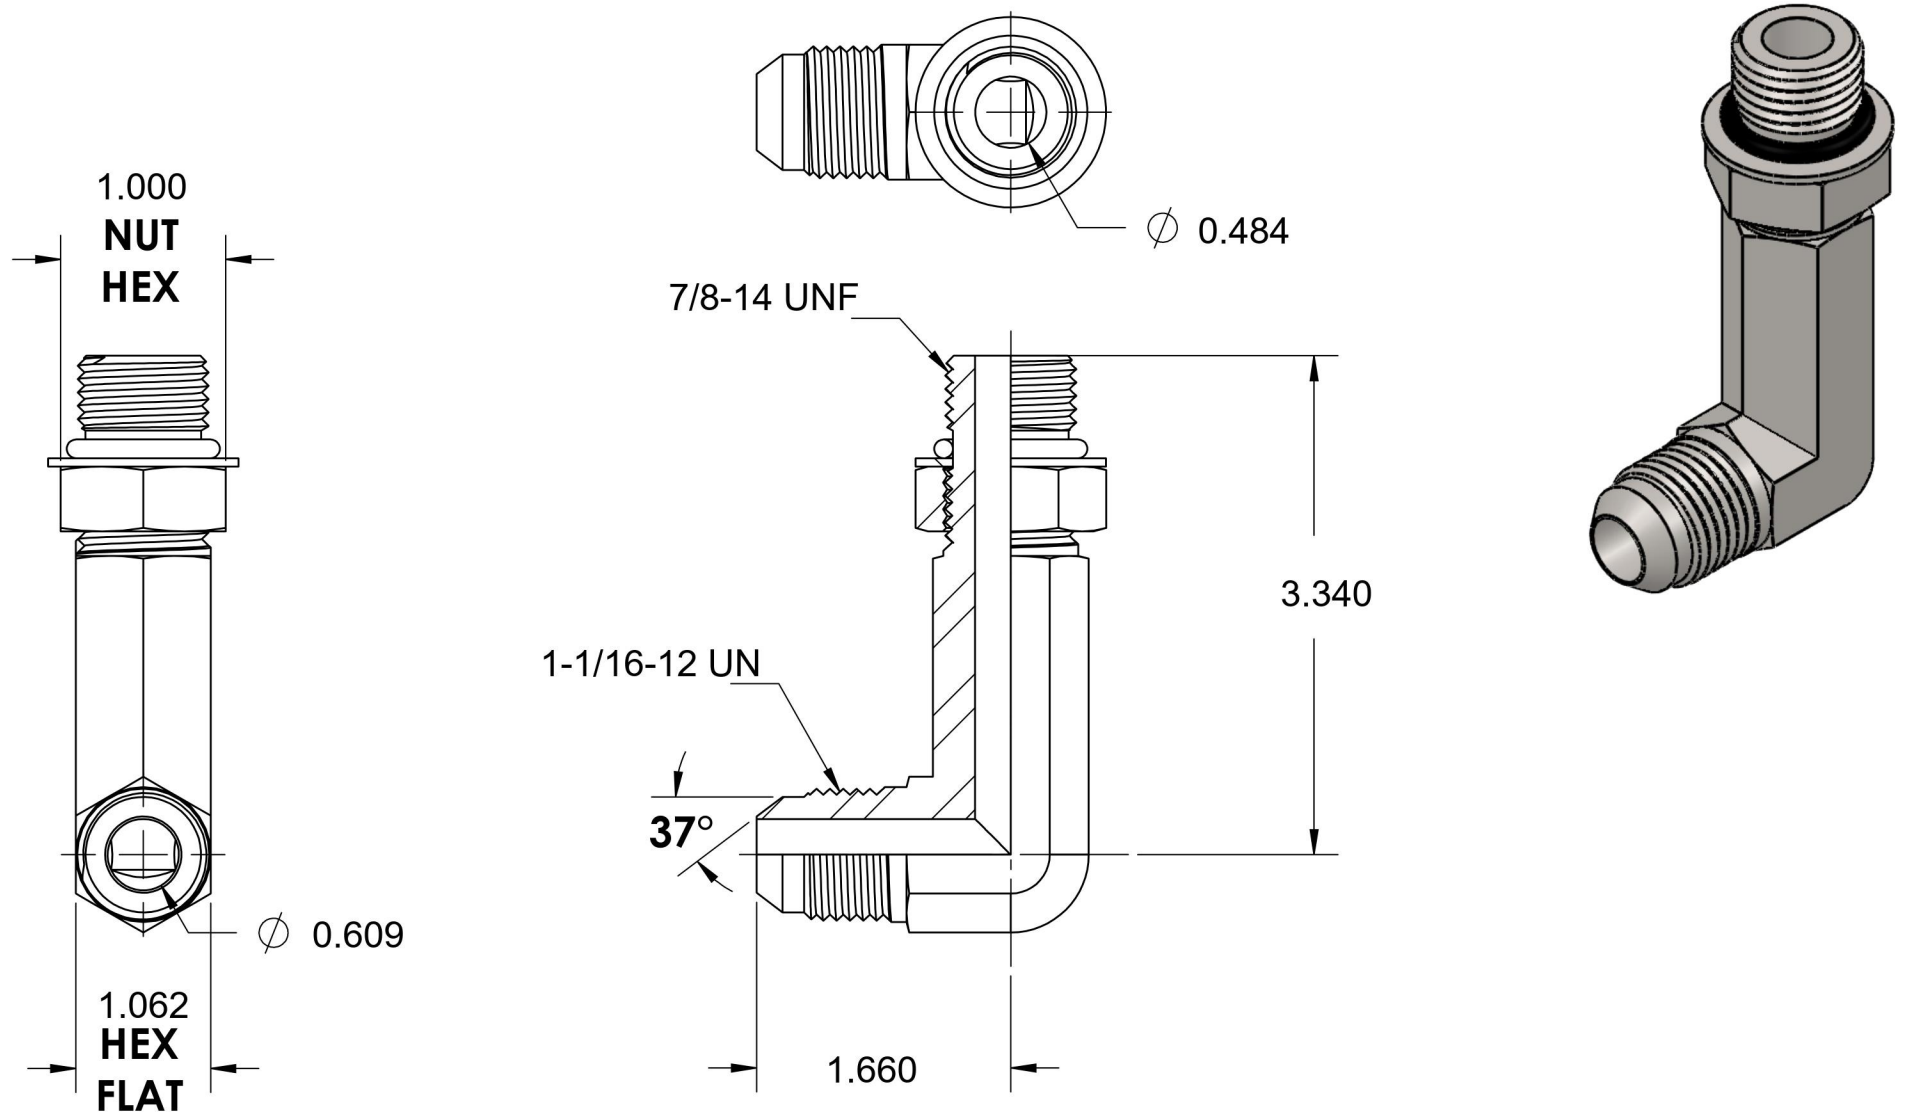

# 6801-LL-12-10-NWO-FG

Steel, SAE J514 37° Flare 90° Extra Long Adjustable Port Elbow, 3/4" Male JIC x 7/8-14 Male Adjustable ORB

6701 Cochran Road  
Solon, Ohio 44139  
Phone: (440) 248-1880  
Toll Free: 1-888-331-1523

**Temperature Rating**

-40°F to 250°F

**Pressure Rating**

5000 psi

**Material**

C1045 Steel

**Finish**

Trivalent Zinc

**Industry Standards**

SAE J1453, SAE J1926-3  
SAE J515, ASTM B633

**Series**

6801-LL-NWO-FG

**Series Description**

SAE J514 37° Flare 90° Extra Long Adjustable Port Elbow