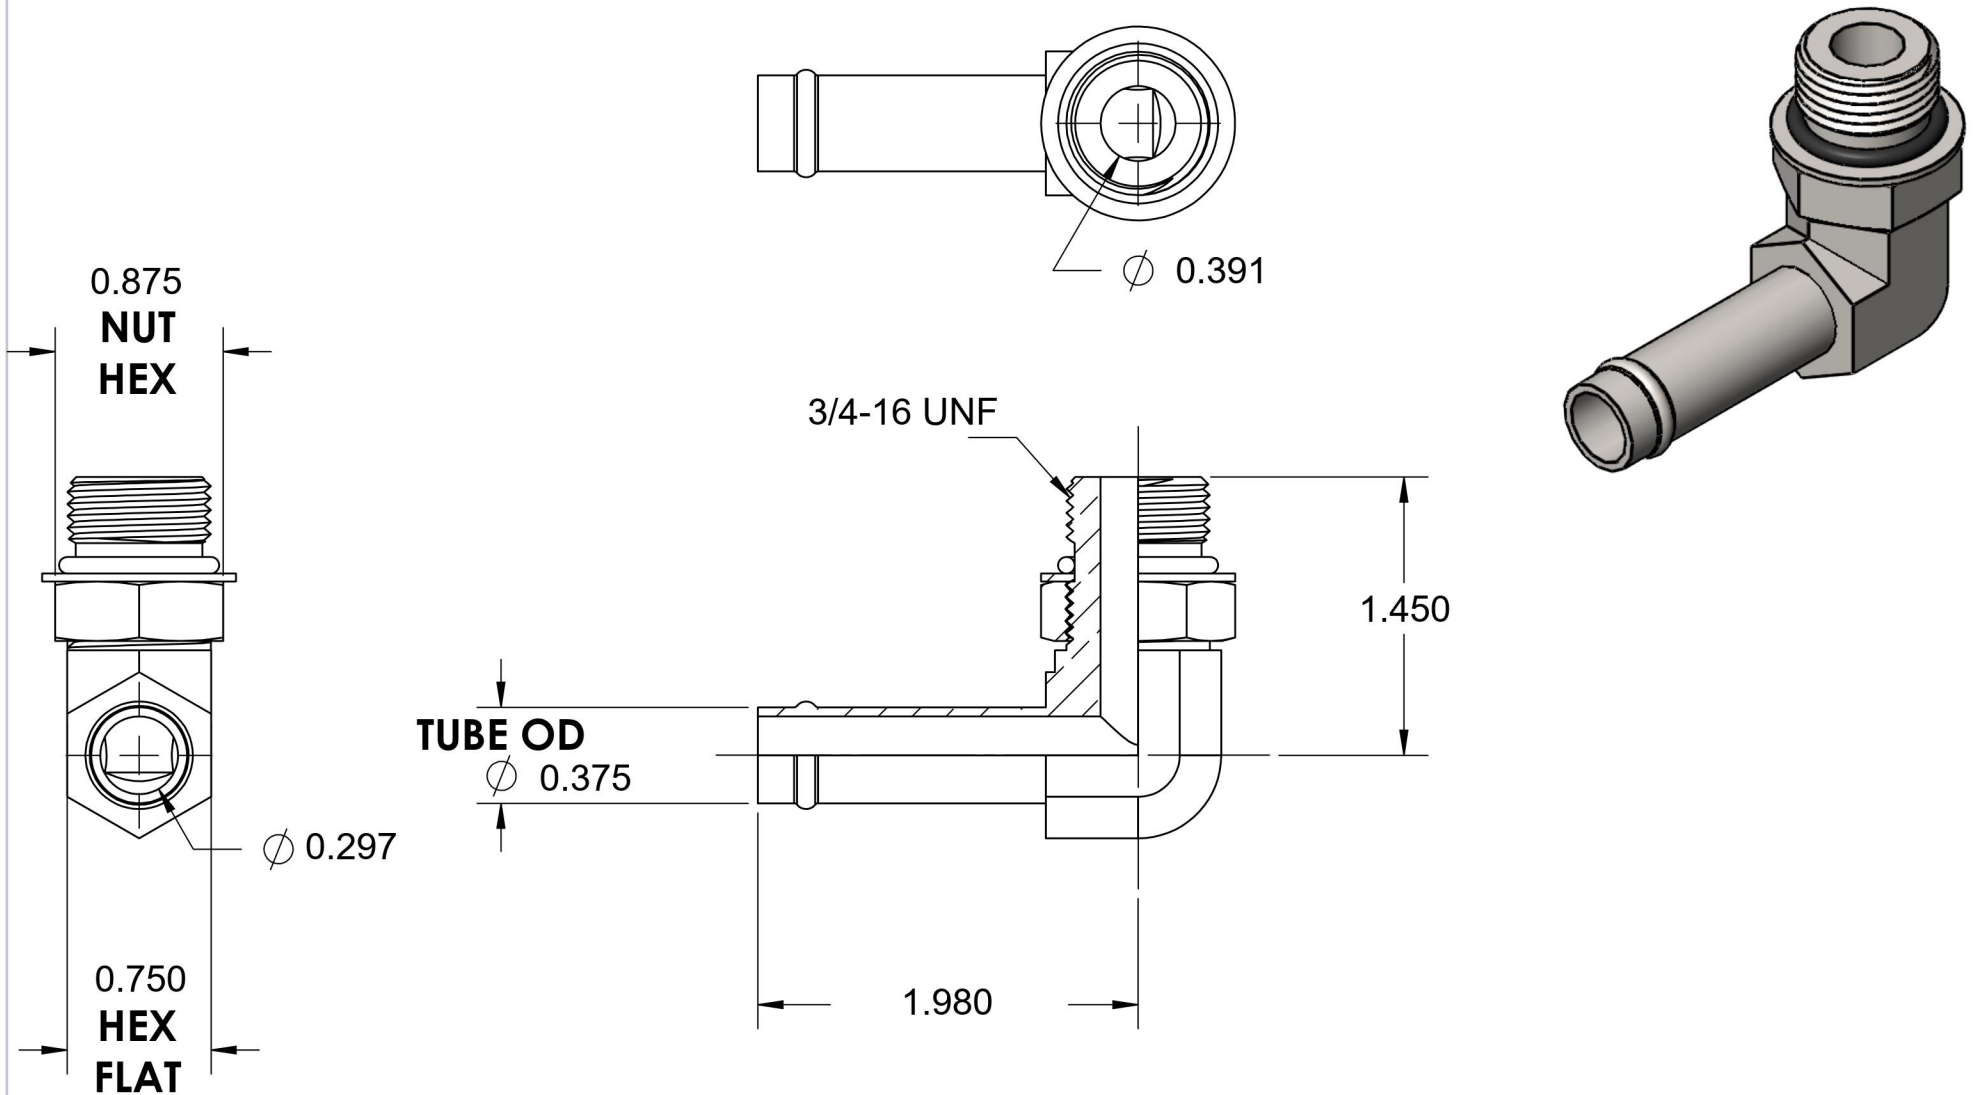

4601-06-08-NWO-FG

Steel, SAE J1231 Hose Bead 90° Adjustable Port Elbow, 3/8" Beaded Hose Barb x 3/4-16 Male Adjustable ORB

6701 Cochran Road
Solon, Ohio 44139
Phone: (440) 248-1880
Toll Free: 1-888-331-1523

Temperature Rating	Material	Industry Standards	Series
-40°F to 250°F	C1045 Steel	SAE J1231-2, SAE J1926-3 SAE J515, ASTM B633	4601-NWO-FG
Pressure Rating	Finish		Series Description
150 psi	Trivalent Zinc		SAE J1231 Hose Bead 90° Adjustable Port Elbow