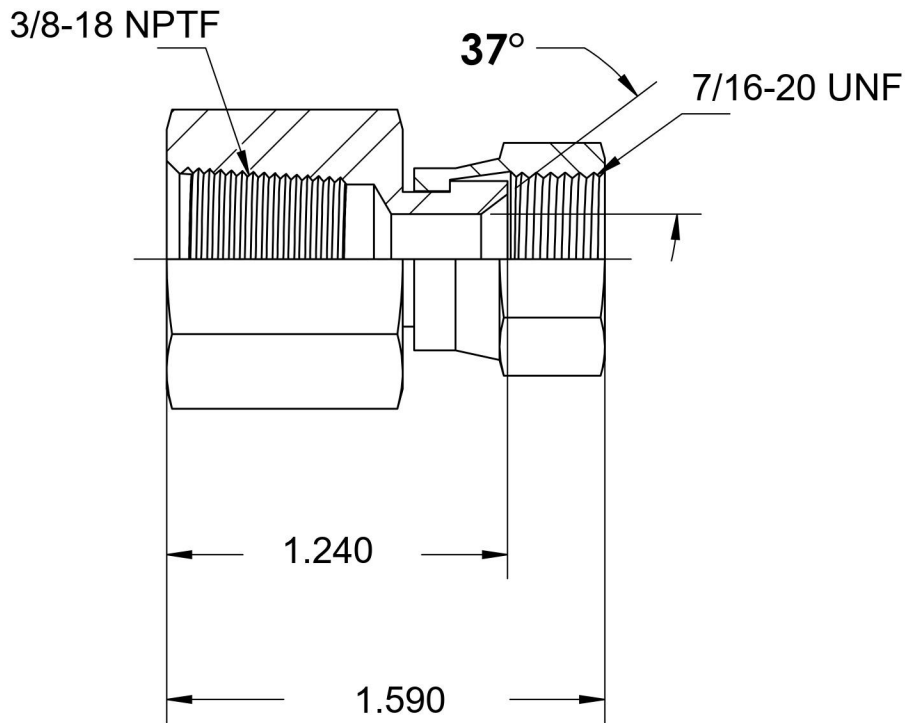

# 6506-06-04-SS

Stainless Steel, SAE J514 37° Flare Swivel Female Connector, 3/8" Female NPTF x 1/4" Female JIC Swivel

6701 Cochran Road  
Solon, Ohio 44139  
Phone: (440) 248-1880  
Toll Free: 1-888-331-1523

<b>Temperature Rating</b> -425°F to 1200°F	<b>Material</b> 316/316L Stainless Steel	<b>Industry Standards</b> SAE J514 , SAE J476	<b>Series</b> 6506-SS
<b>Pressure Rating</b> 5000 psi	<b>Finish</b> Passivated		<b>Series Description</b> SAE J514 37° Flare Swivel Female Connector