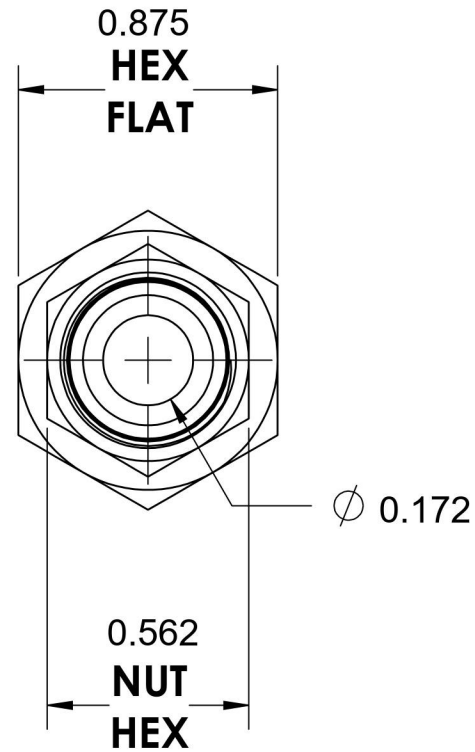

# 6506-06-04-SS

Stainless Steel, SAE J514 37° Flare Swivel Female Connector, 3/8" Female NPTF x 1/4" Female JIC Swivel

6701 Cochran Road  
Solon, Ohio 44139  
Phone: (440) 248-1880  
Toll Free: 1-888-331-1523

<b>Temperature Rating</b> -425°F to 1200°F	<b>Material</b> 316/316L Stainless Steel	<b>Industry Standards</b> SAE J514 , SAE J476	<b>Series</b> 6506-SS
<b>Pressure Rating</b> 5000 psi	<b>Finish</b> Passivated		<b>Series Description</b> SAE J514 37° Flare Swivel Female Connector