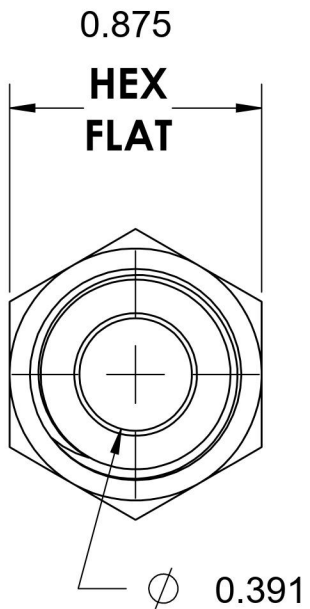

2404-08-08-B

Brass, SAE J514 37° Flare Male Connector, 1/2" Male JIC x 1/2" Male NPTF 30°

6701 Cochran Road
Solon, Ohio 44139
Phone: (440) 248-1880
Toll Free: 1-888-331-1523

Temperature Rating	Material	Industry Standards	Series
-325°F to 400°F	C360 Brass	SAE J514 , SAE J476	2404-B
Pressure Rating	Finish		Series Description
3300 psi	Natural Finish		SAE J514 37° Flare Male Connector