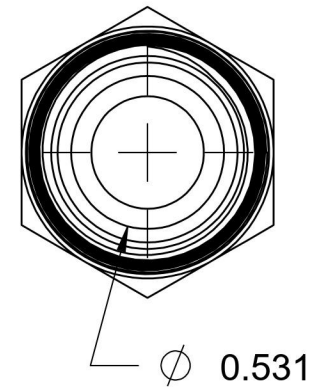

2404-08-08-B

Brass, SAE J514 37° Flare Male Connector, 1/2" Male JIC x 1/2" Male NPTF 30°

6701 Cochran Road
Solon, Ohio 44139
Phone: (440) 248-1880
Toll Free: 1-888-331-1523

Temperature Rating	Material	Industry Standards	Series
-325°F to 400°F	C360 Brass	SAE J514 , SAE J476	2404-B
Pressure Rating	Finish		Series Description
3300 psi	Natural Finish		SAE J514 37° Flare Male Connector