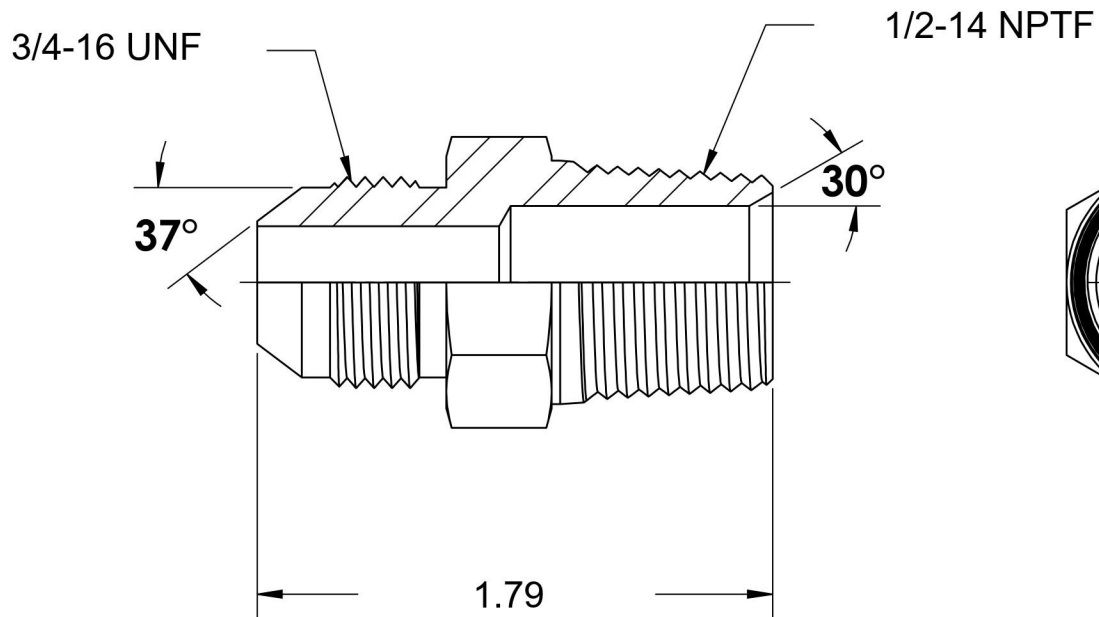

2404-08-08-B

Brass, SAE J514 37° Flare Male Connector, 1/2" Male JIC x 1/2" Male NPTF 30°

6701 Cochran Road
Solon, Ohio 44139
Phone: (440) 248-1880
Toll Free: 1-888-331-1523

Temperature Rating	Material	Industry Standards	Series
-325°F to 400°F	C360 Brass	SAE J514 , SAE J476	2404-B
Pressure Rating	Finish		Series Description
3300 psi	Natural Finish		SAE J514 37° Flare Male Connector