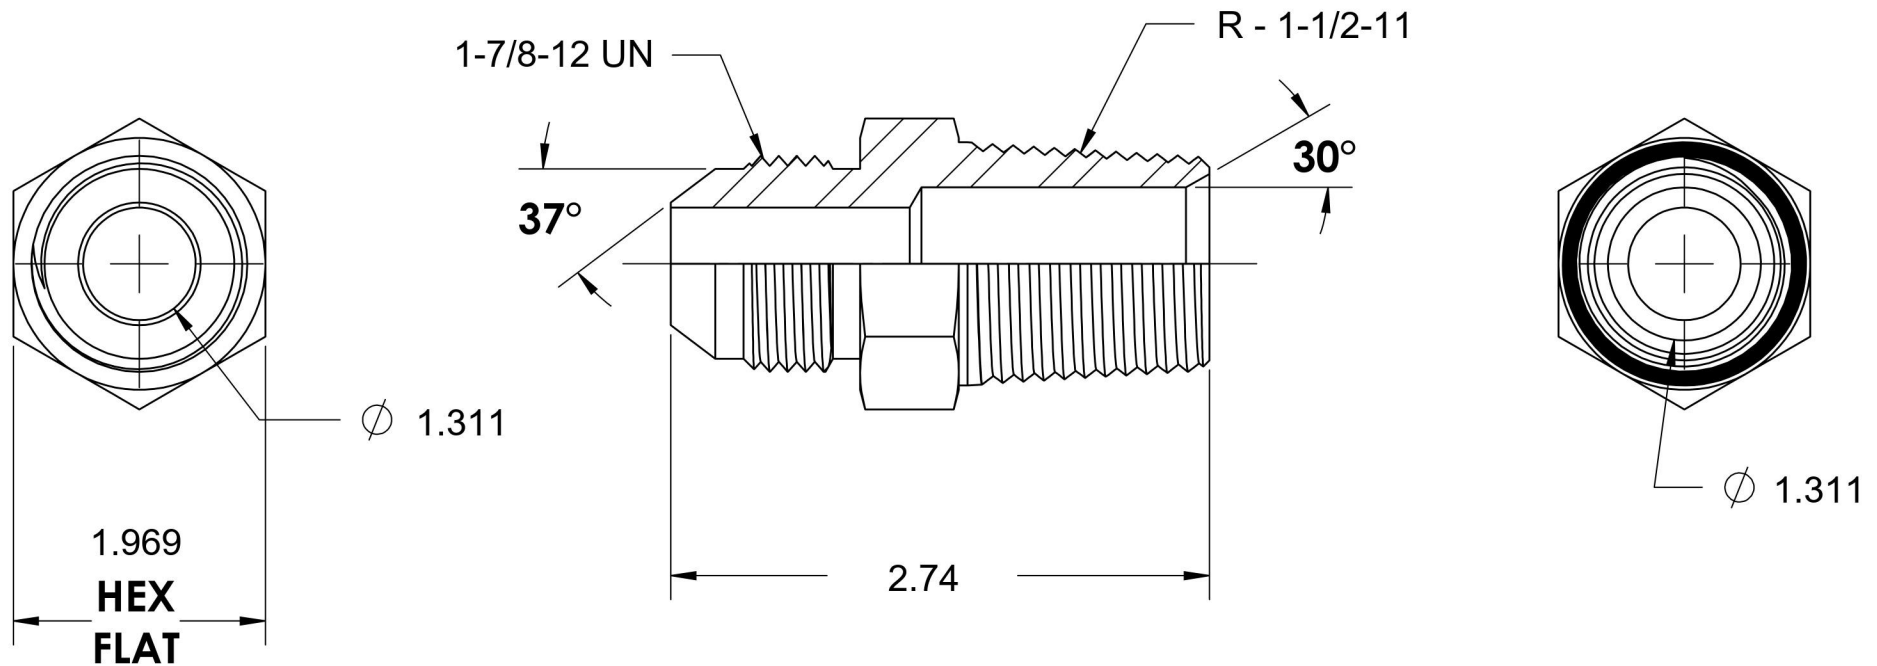

# 7000-24-24-SS

Stainless Steel, SAE J514 37° Flare Male BSPT Connector, 1-1/2" Male JIC x 1-1/2" Male BSPT 30°

6701 Cochran Road  
Solon, Ohio 44139  
Phone: (440) 248-1880  
Toll Free: 1-888-331-1523

<b>Temperature Rating</b>	<b>Material</b>	<b>Industry Standards</b>	<b>Series</b>
-425°F to 1200°F	316/316L Stainless Steel	SAE J514, ISO 7-1	7000-SS
<b>Pressure Rating</b>	<b>Finish</b>		<b>Series Description</b>
2000 psi	Passivated		SAE J514 37° Flare Male BSPT Connector