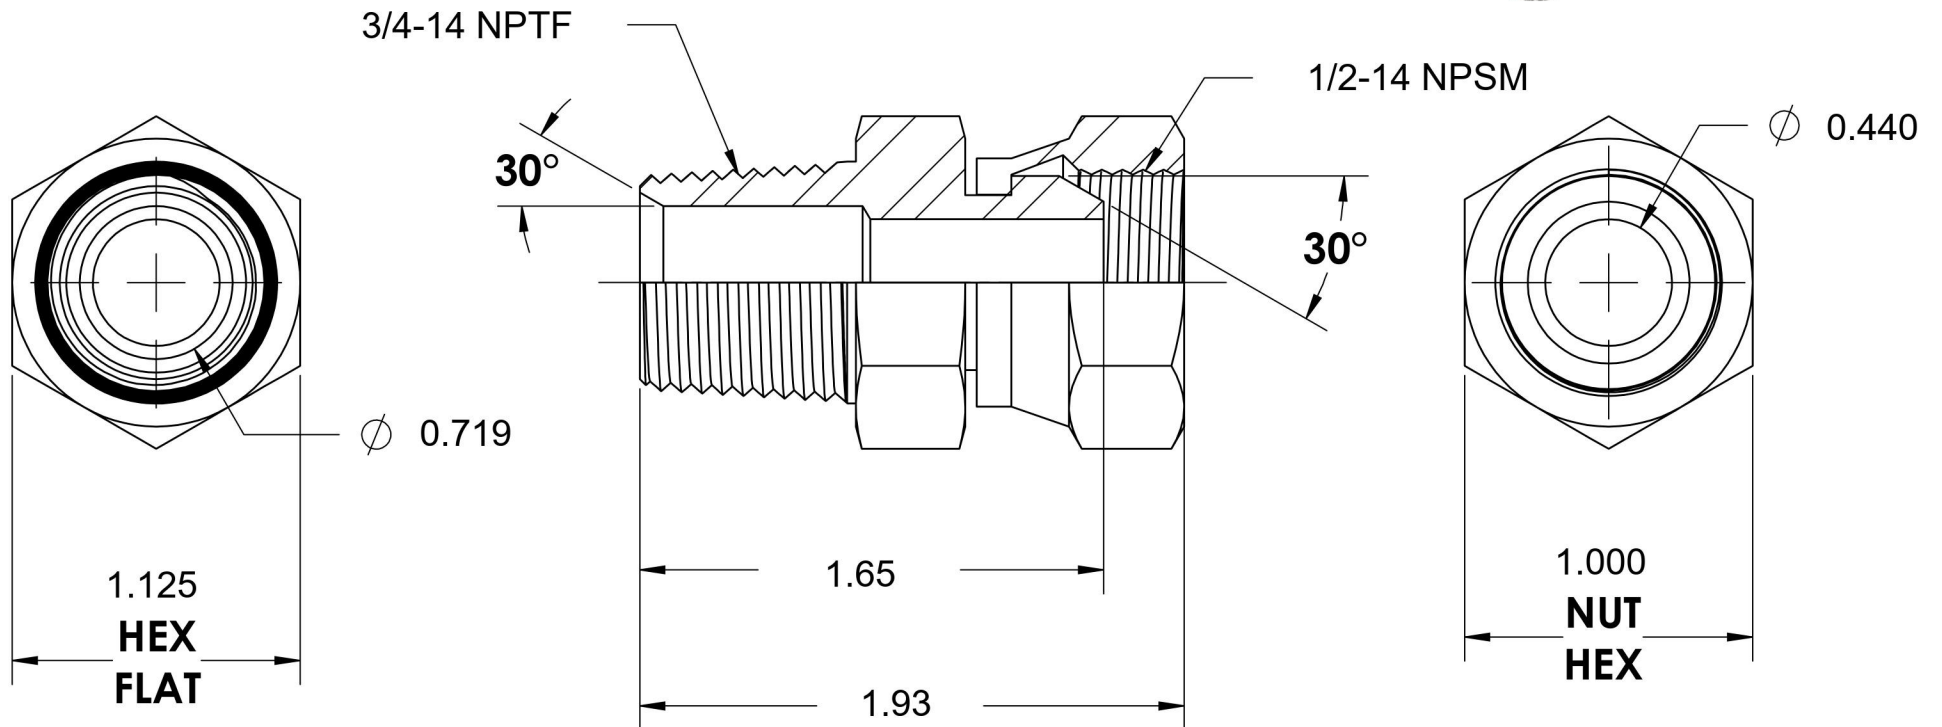

1404-12-08-SS

Stainless Steel, SAE J514 NPSM Swivel Male Connector, 3/4" Male NPTF 30° x 1/2" Female NPSM Swivel

6701 Cochran Road
Solon, Ohio 44139
Phone: (440) 248-1880
Toll Free: 1-888-331-1523

Temperature Rating	Material	Industry Standards	Series
-425°F to 1200°F	316/316L Stainless Steel	SAE J514, SAE J476	1404-SS
Pressure Rating	Finish		Series Description
4000 psi	Passivated		SAE J514 NPSM Swivel Male Connector