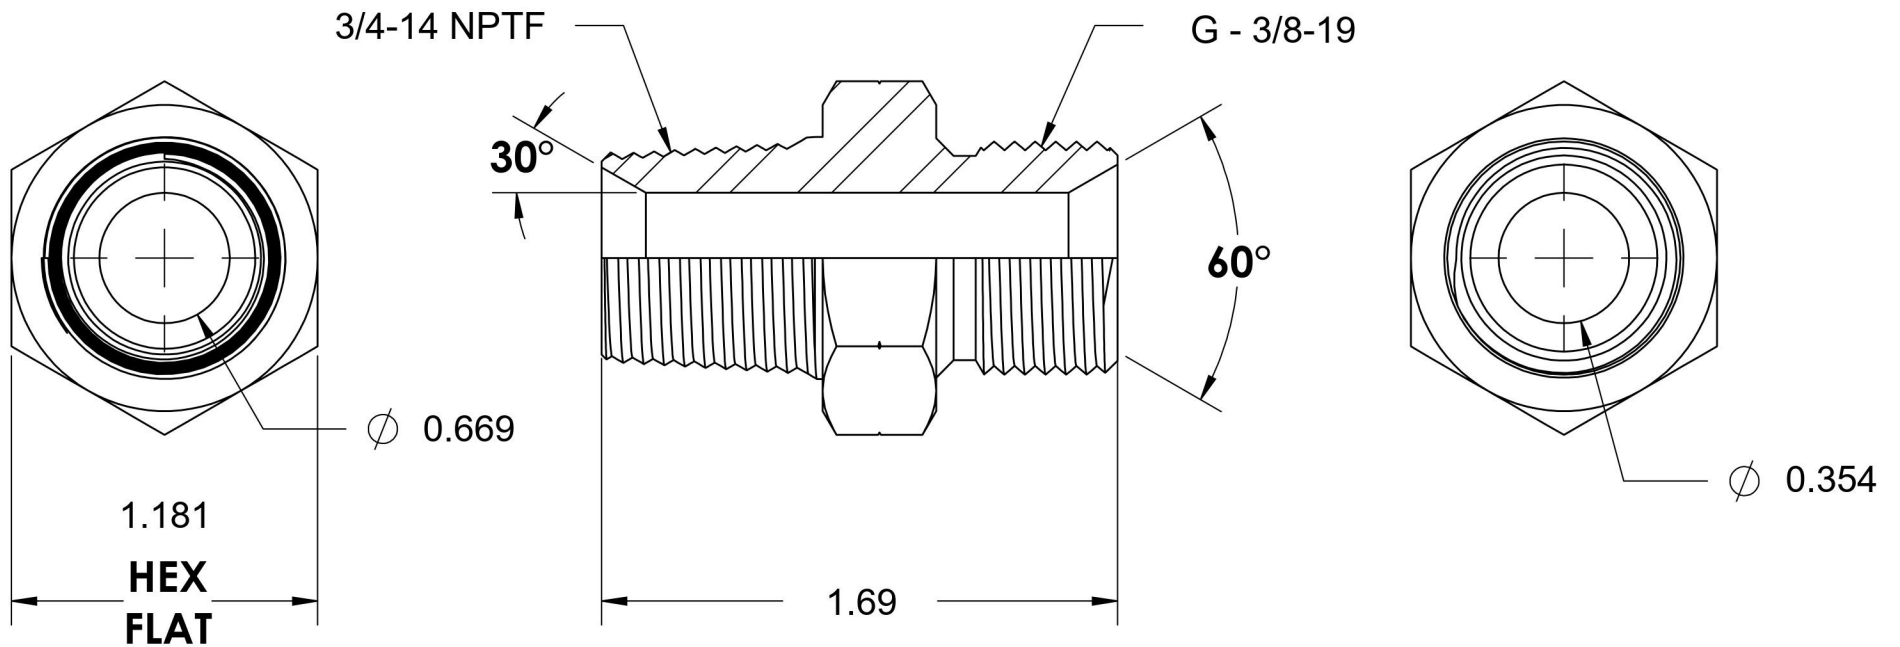

7032-12-06-SS

Stainless Steel, SAE J476 Pipe Male BSPP Port/Line Adapter, 3/4" Male NPTF 30° x 3/8-19 Male BSPP 60° Line/Port

6701 Cochran Road
Solon, Ohio 44139
Phone: (440) 248-1880
Toll Free: 1-888-331-1523

Temperature Rating -425°F to 1200°F	Material 316/316L Stainless Steel	Industry Standards SAE J476, ISO 1179	Series 7032-SS
Pressure Rating 5100 psi	Finish Passivated		Series Description SAE J476 Pipe Male BSPP Port/Line Adapter