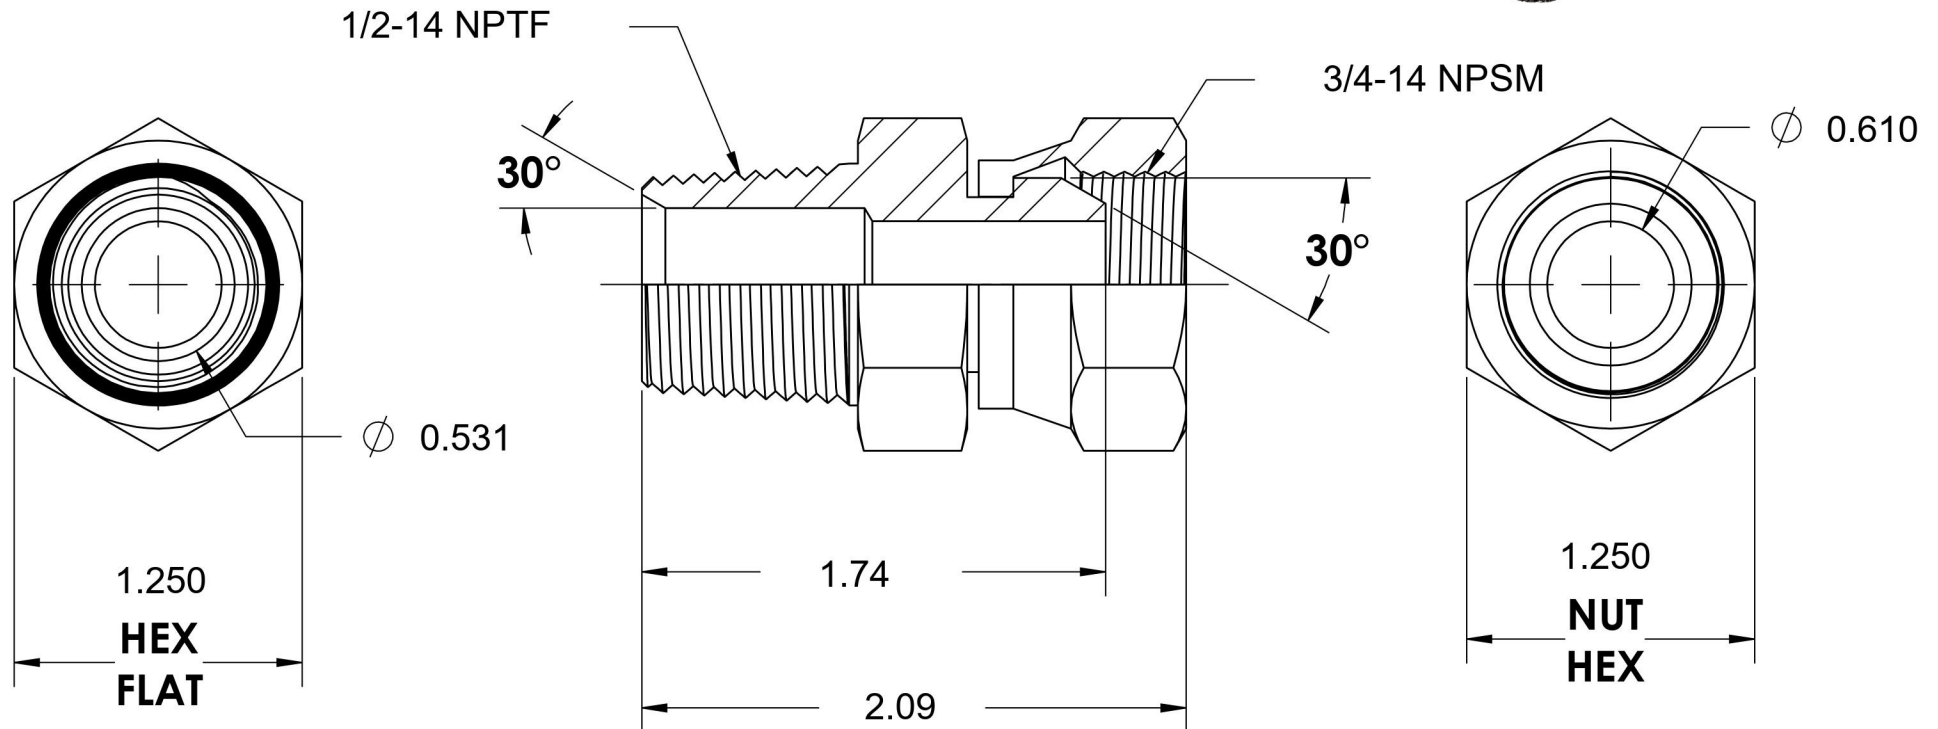

1404-08-12

Steel, SAE J514 NPSM Swivel Male Connector, 1/2" Male NPTF 30° x 3/4" Female NPSM Swivel

6701 Cochran Road
Solon, Ohio 44139
Phone: (440) 248-1880
Toll Free: 1-888-331-1523

Temperature Rating

-65°F to 500°F

Pressure Rating

4000 psi

Material

C1045/12L14 Steel

Finish

Trivalent Zinc

Industry Standards

SAE J514, SAE J476
ASTM B633

Series

1404

Series Description

SAE J514 NPSM Swivel Male Connector