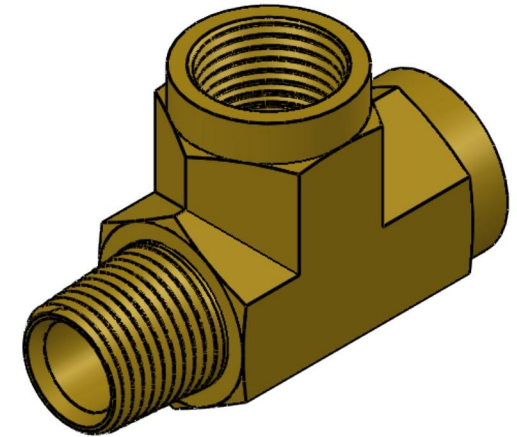

# 5602-08-08-08-B

Brass, SAE J514 Pipe Male Run Tee, 1/2" Male NPTF 30° x 1/2" Female NPTF

6701 Cochran Road  
Solon, Ohio 44139  
Phone: (440) 248-1880  
Toll Free: 1-888-331-1523

<b>Temperature Rating</b>	<b>Material</b>	<b>Industry Standards</b>	<b>Series</b>
-325°F to 400°F	CA37700 Brass	SAE J514, SAE J476	5602-B
<b>Pressure Rating</b>	<b>Finish</b>		<b>Series Description</b>
1900 psi	Natural Finish		SAE J514 Pipe Male Run Tee