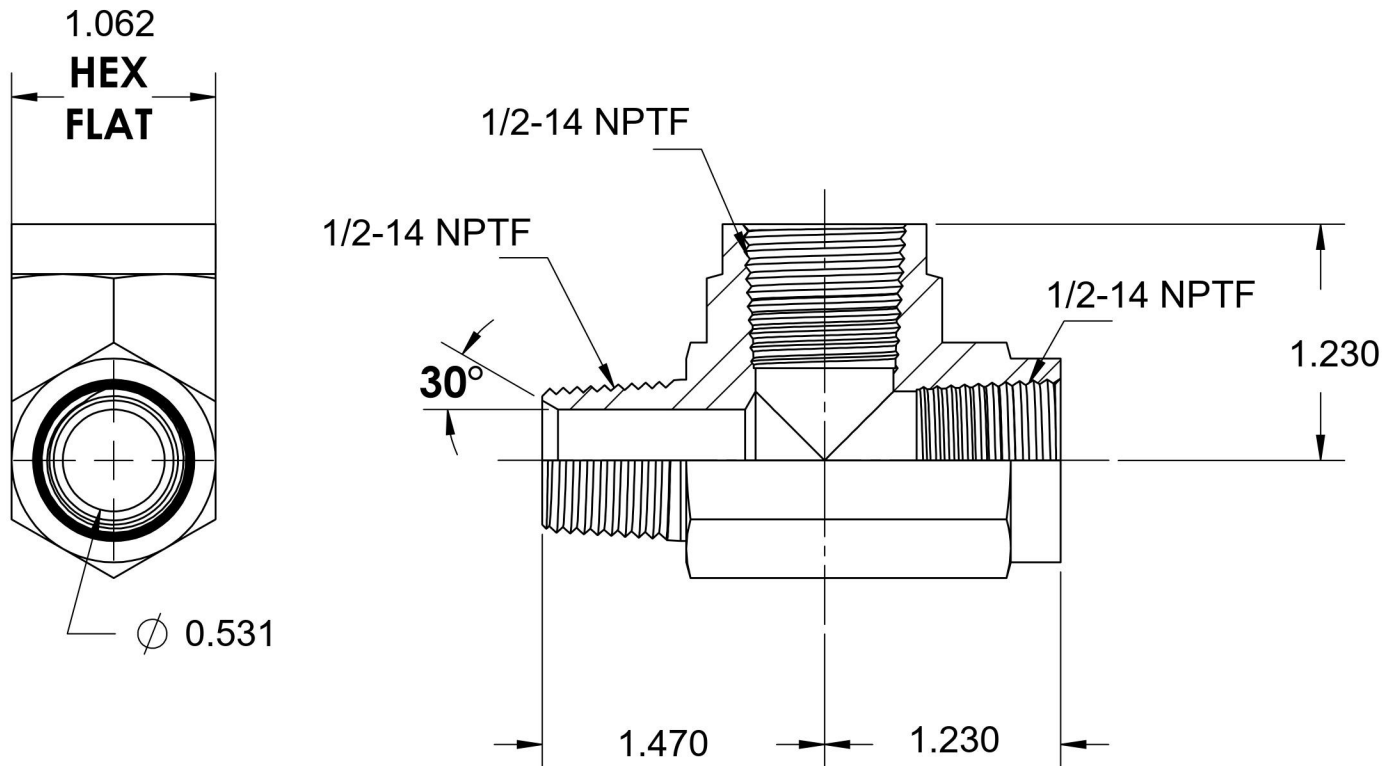

# 5602-08-08-08-B

Brass, SAE J514 Pipe Male Run Tee, 1/2" Male NPTF 30° x 1/2" Female NPTF

6701 Cochran Road  
Solon, Ohio 44139  
Phone: (440) 248-1880  
Toll Free: 1-888-331-1523

<b>Temperature Rating</b>	<b>Material</b>	<b>Industry Standards</b>	<b>Series</b>
-325°F to 400°F	CA37700 Brass	SAE J514, SAE J476	5602-B
<b>Pressure Rating</b>	<b>Finish</b>		<b>Series Description</b>
1900 psi	Natural Finish		SAE J514 Pipe Male Run Tee