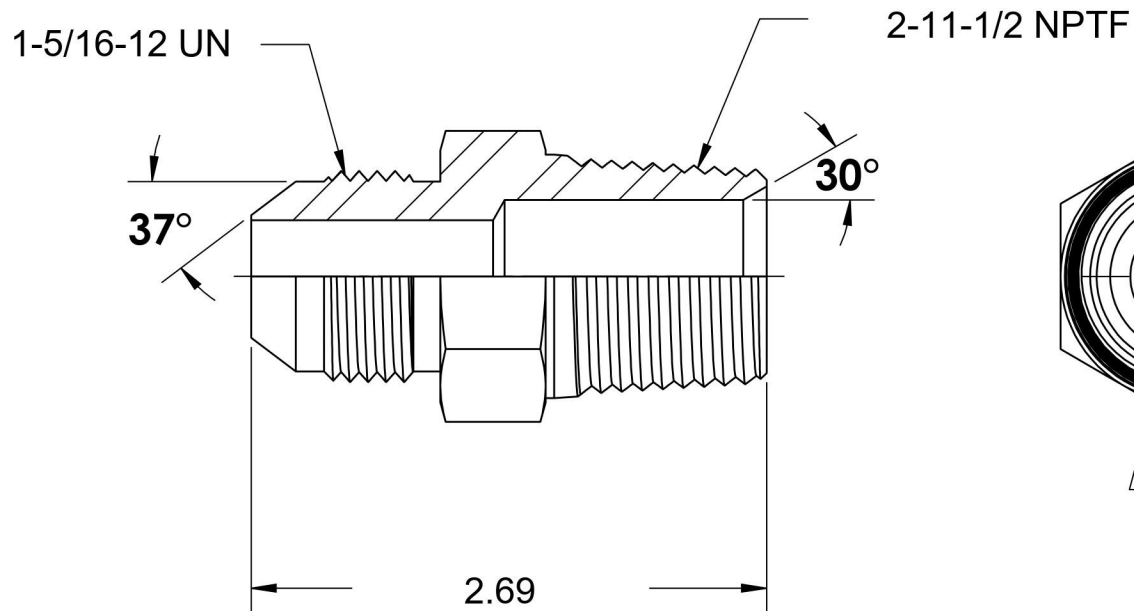

# 2404-16-32-SS

Stainless Steel, SAE J514 37° Flare Male Connector, 1" Male JIC x 2" Male NPTF 30°

6701 Cochran Road  
Solon, Ohio 44139  
Phone: (440) 248-1880  
Toll Free: 1-888-331-1523

**Temperature Rating**

-425°F to 1200°F

**Material**

316/316L Stainless Steel

**Industry Standards**

SAE J514 , SAE J476

**Series**

2404-SS

**Pressure Rating**

2000 psi

**Finish**

Passivated

**Series Description**

SAE J514 37° Flare Male Connector