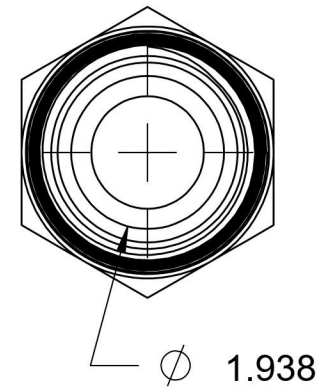

# 2404-16-32-SS

Stainless Steel, SAE J514 37° Flare Male Connector, 1" Male JIC x 2" Male NPTF 30°

6701 Cochran Road  
Solon, Ohio 44139  
Phone: (440) 248-1880  
Toll Free: 1-888-331-1523

**Temperature Rating**

2000 psi

**Finish**

Passivated

**Series Description**

SAE J514 37° Flare Male Connector