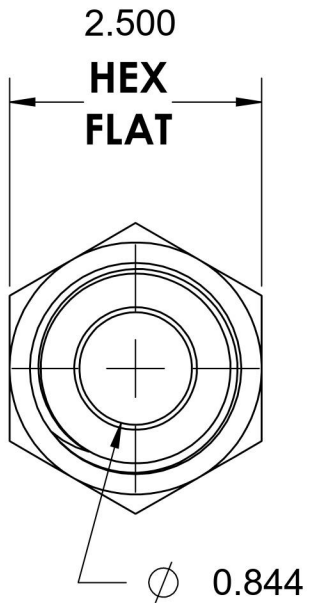

# 2404-16-32-SS

Stainless Steel, SAE J514 37° Flare Male Connector, 1" Male JIC x 2" Male NPTF 30°

6701 Cochran Road  
Solon, Ohio 44139  
Phone: (440) 248-1880  
Toll Free: 1-888-331-1523

**Temperature Rating**