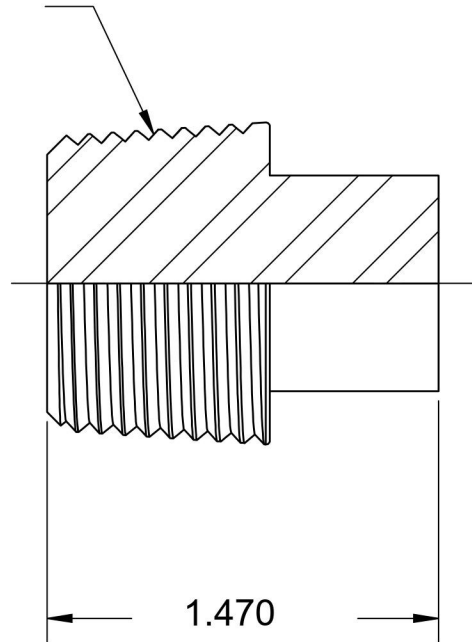

5406-SHP-24

Steel, SAE J531 Pipe Square Head Plug, 1-1/2" Male NPTF

1-1/2-11-1/2 NPTF

1.125
HEX

6701 Cochran Road
Solon, Ohio 44139
Phone: (440) 248-1880
Toll Free: 1-888-331-1523

Temperature Rating

-65°F to 500°F

Series

5406-SHP

Series Description

SAE J531 Pipe Square Head Plug