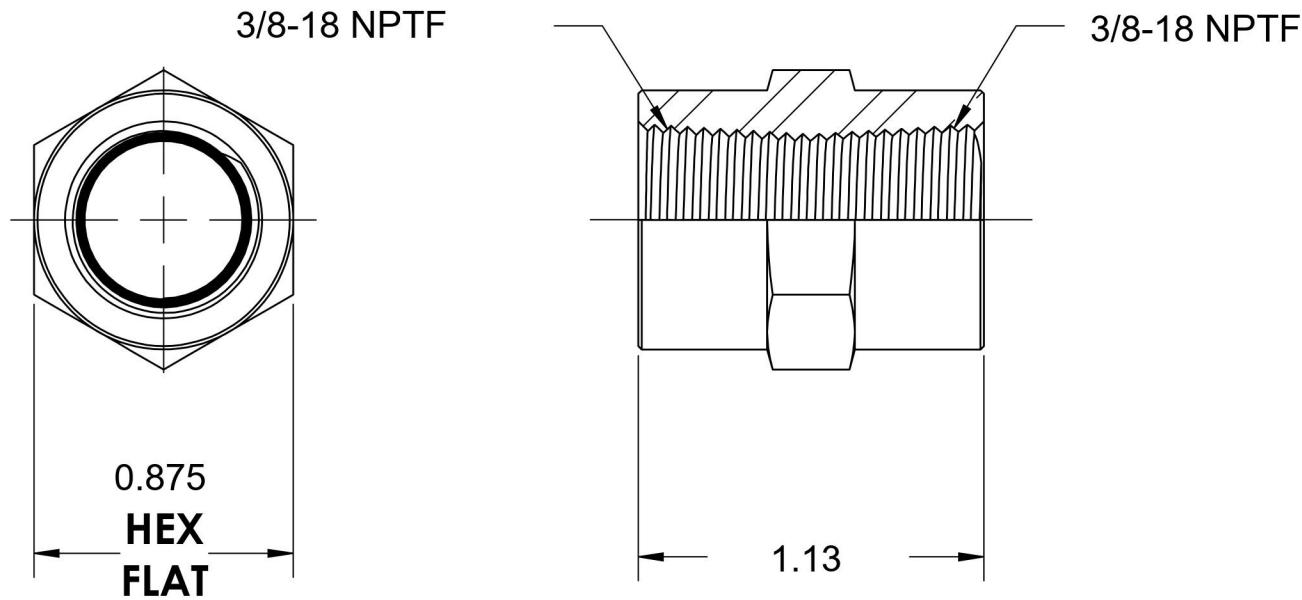

5000-06-06-SS

Stainless Steel, SAE J514 Pipe Hex Coupling, 3/8" Female NPTF x 3/8" Female NPTF

6701 Cochran Road
Solon, Ohio 44139
Phone: (440) 248-1880
Toll Free: 1-888-331-1523

Temperature Rating -425°F to 1200°F	Material 316/316L Stainless Steel	Industry Standards SAE J514 , SAE J476	Series 5000-SS
Pressure Rating 6000 psi	Finish Passivated		Series Description SAE J514 Pipe Hex Coupling