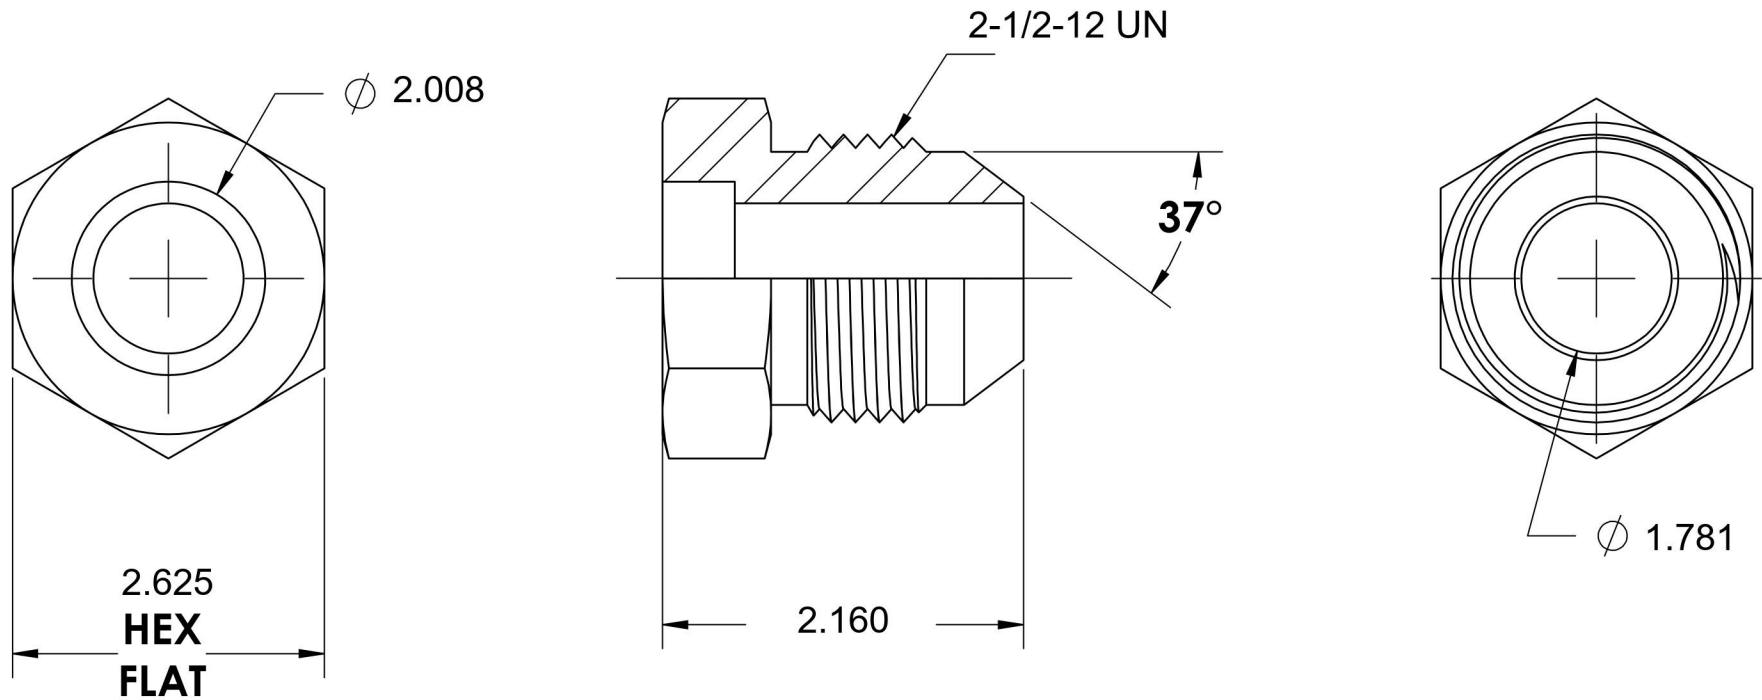

# 0403-32-32-SS

Stainless Steel, SAE J514 Tube Bore Male Flared Connector, 2" Bore x 2" Male JIC

6701 Cochran Road  
Solon, Ohio 44139  
Phone: (440) 248-1880  
Toll Free: 1-888-331-1523

<b>Temperature Rating</b>	<b>Material</b>	<b>Industry Standards</b>	<b>Series</b>
-425°F to 1200°F	316/316L Stainless Steel	SAE J514	0403-SS
<b>Pressure Rating</b>	<b>Finish</b>		<b>Series Description</b>
2000 psi	Passivated		SAE J514 Tube Bore Male Flared Connector