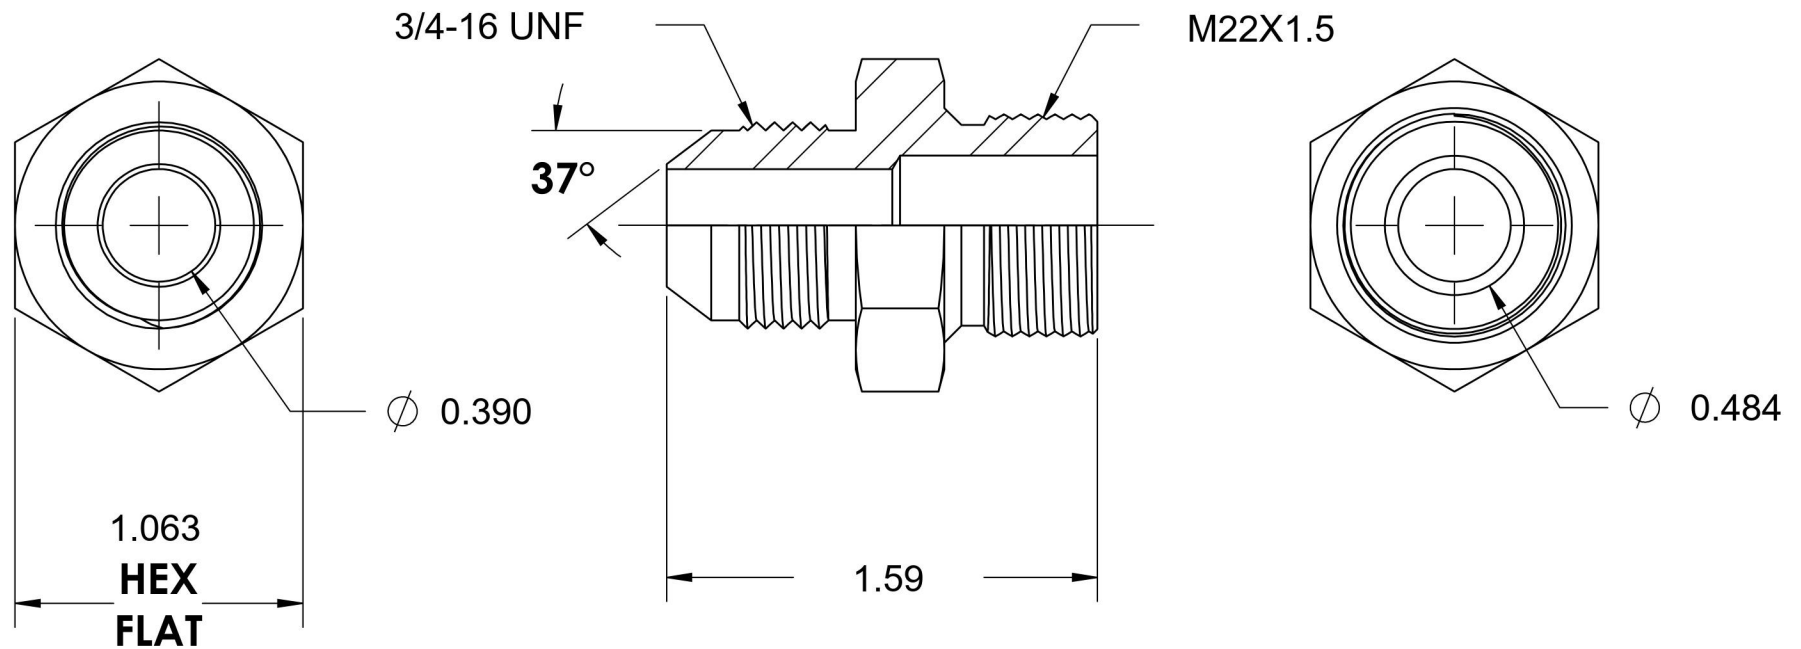

# 7005-08-22-SS

Stainless Steel, SAE J514 37° Flare Male Metric Port/Line Connector, 1/2" Male JIC x M22X1.5 Male Metric 60° Line/Port

6701 Cochran Road  
Solon, Ohio 44139  
Phone: (440) 248-1880  
Toll Free: 1-888-331-1523

<b>Temperature Rating</b> -425°F to 1200°F	<b>Material</b> 316/316L Stainless Steel	<b>Industry Standards</b> SAE J514, ISO 9974	<b>Series</b> 7005-SS
<b>Pressure Rating</b> 6000 psi	<b>Finish</b> Passivated		<b>Series Description</b> SAE J514 37° Flare Male Metric Port/Line Connector