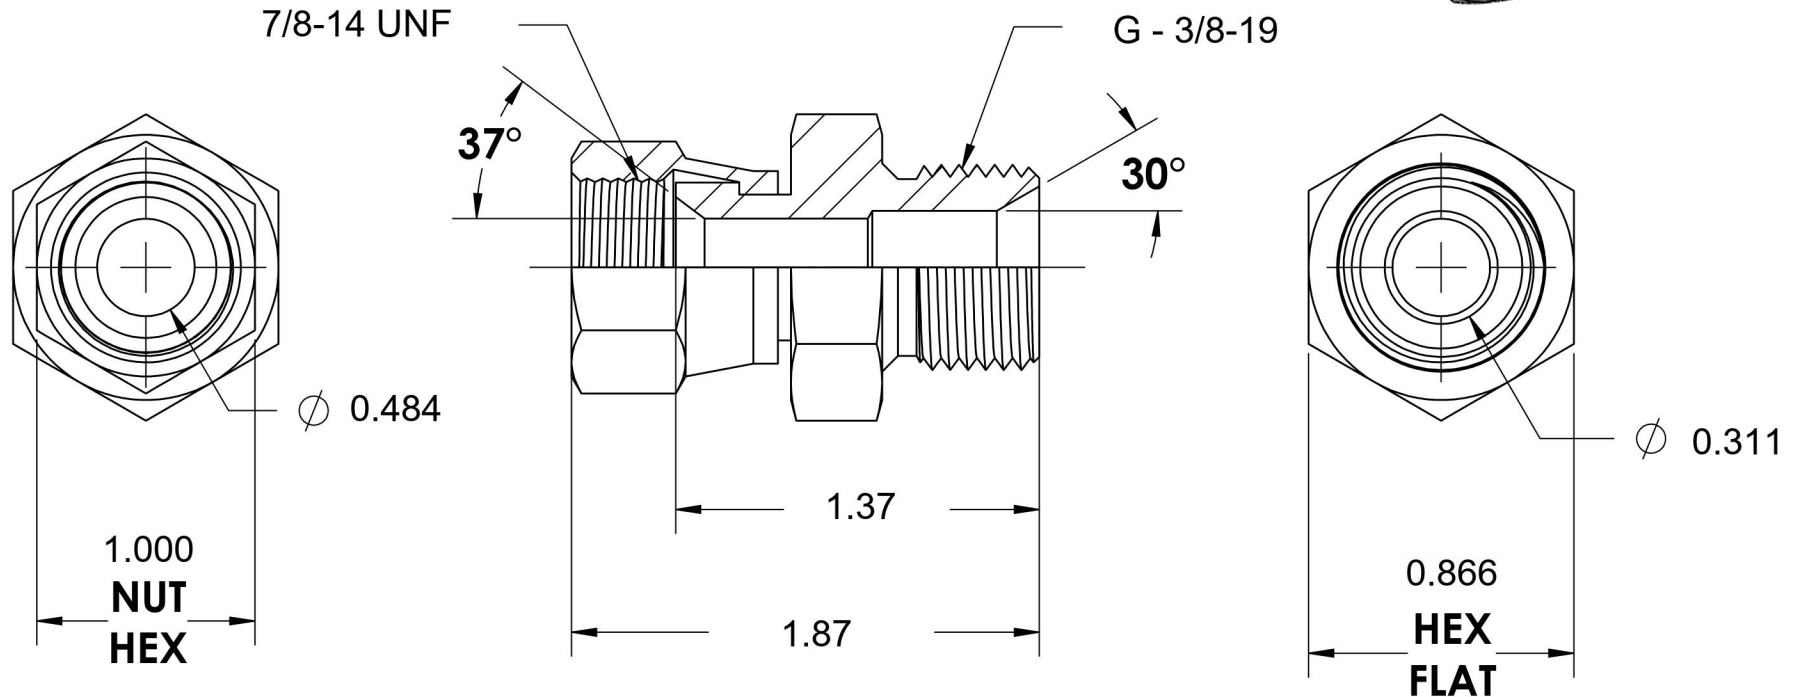

# 7022-10-06-SS

Stainless Steel, SAE J514 37° Flare Swivel Male BSPP Port/Line Connector, 5/8" Female JIC Swivel x 3/8-19 Male BSPP 60° Line/Port

6701 Cochran Road  
Solon, Ohio 44139  
Phone: (440) 248-1880  
Toll Free: 1-888-331-1523

<b>Temperature Rating</b>	<b>Material</b>	<b>Industry Standards</b>	<b>Series</b>
-425°F to 1200°F	316/316L Stainless Steel	SAE J514, ISO 1179	7022-SS
<b>Pressure Rating</b>	<b>Finish</b>	ISO 8434-6	<b>Series Description</b>
5000 psi	Passivated		SAE J514 37° Flare Swivel Male BSPP Port/Line Connector