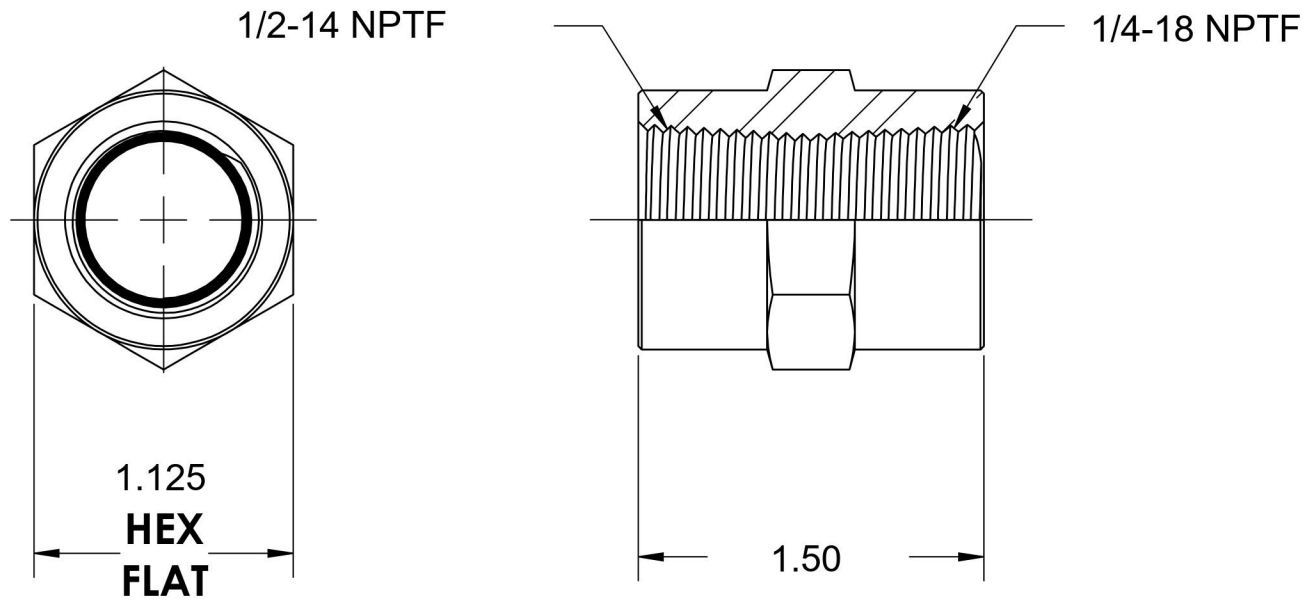

5000-08-04-SS

Stainless Steel, SAE J514 Pipe Hex Coupling, 1/2" Female NPTF x 1/4" Female NPTF

6701 Cochran Road
Solon, Ohio 44139
Phone: (440) 248-1880
Toll Free: 1-888-331-1523

Temperature Rating -425°F to 1200°F	Material 316/316L Stainless Steel	Industry Standards SAE J514 , SAE J476	Series 5000-SS
Pressure Rating 6000 psi	Finish Passivated		Series Description SAE J514 Pipe Hex Coupling