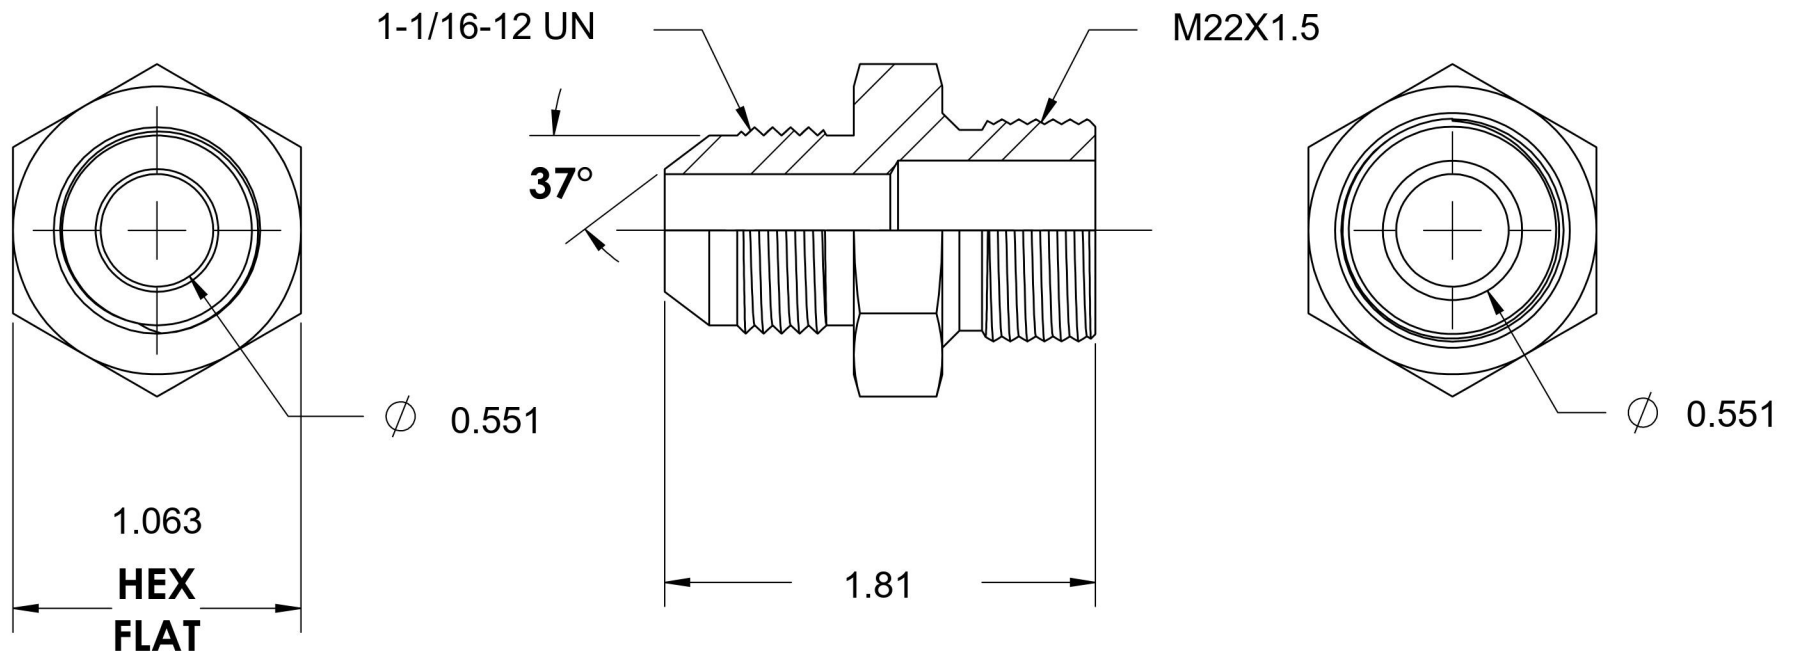

7005-12-22

Steel, SAE J514 37° Flare Male Metric Port/Line Connector, 3/4" Male JIC x M22X1.5 Male Metric 60° Line/Port

6701 Cochran Road
Solon, Ohio 44139
Phone: (440) 248-1880
Toll Free: 1-888-331-1523

Temperature Rating	Material	Industry Standards	Series
-65°F to 500°F	C1045/12L14 Steel	SAE J514, ISO 9974	7005
Pressure Rating	Finish	ASTM B633	Series Description
5000 psi	Trivalent Zinc		SAE J514 37° Flare Male Metric Port/Line Connector