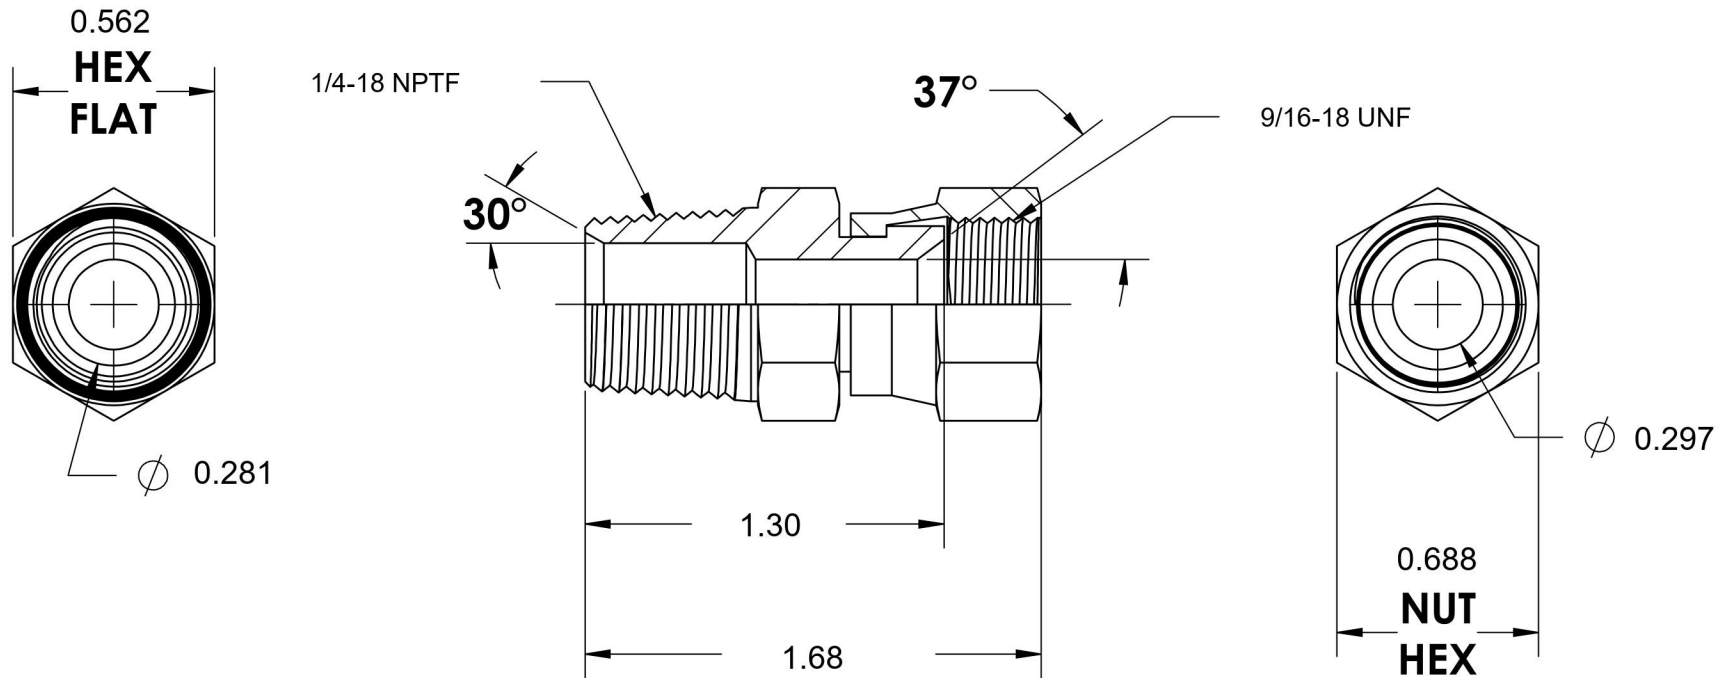

# 6505-04-06

Steel, SAE J514 37° Flare Swivel Male Connector, 1/4" Male NPTF 30° x 3/8" Female JIC Swivel

6701 Cochran Road  
Solon, Ohio 44139  
Phone: (440) 248-1880  
Toll Free: 1-888-331-1523

**Temperature Rating**

-65°F to 500°F

**Pressure Rating**

5000 psi

**Material**

C1045/12L14 Steel

**Finish**

Trivalent Zinc

**Industry Standards**

SAE J514 , SAE J476  
ASTM B633

**Series**

6505

**Series Description**

SAE J514 37° Flare Swivel  
Male Connector