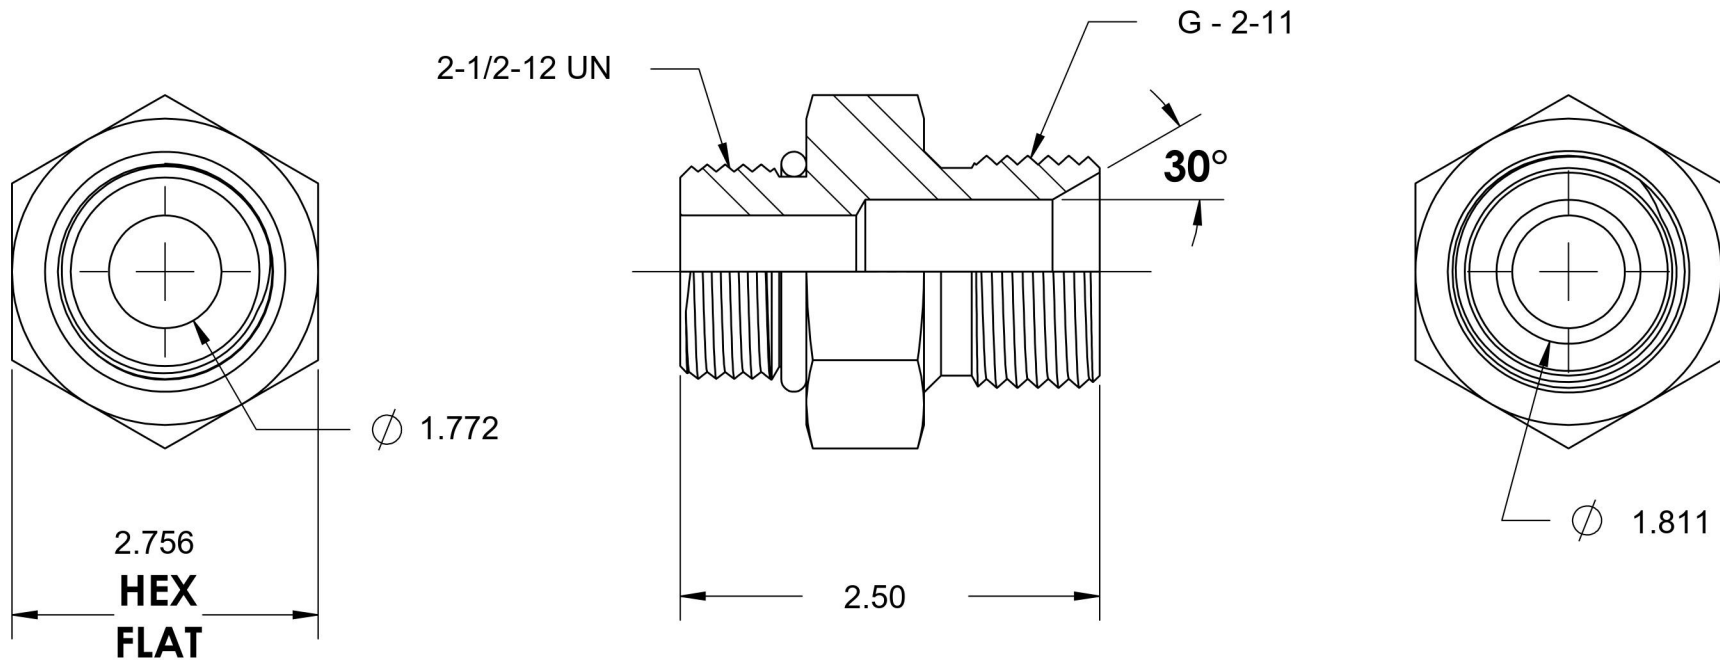

# 7062-32-32

Steel, SAE J1926 O-Ring Boss Male BSPP Port/Line Adapter, 2-1/2-12 Male ORB x 2-11 Male BSPP 60° Line/Port

6701 Cochran Road  
Solon, Ohio 44139  
Phone: (440) 248-1880  
Toll Free: 1-888-331-1523

<b>Temperature Rating</b>	<b>Material</b>	<b>Industry Standards</b>	<b>Series</b>
-40°F to 250°F	C1045 / 12L14 Steel	SAE J1926, ISO 1179	7062
<b>Pressure Rating</b>	<b>Finish</b>	ISO 8434-6, ASTM B633	<b>Series Description</b>
1000 psi	Trivalent Zinc		SAE J1926 O-Ring Boss Male BSPP Port/Line Adapter