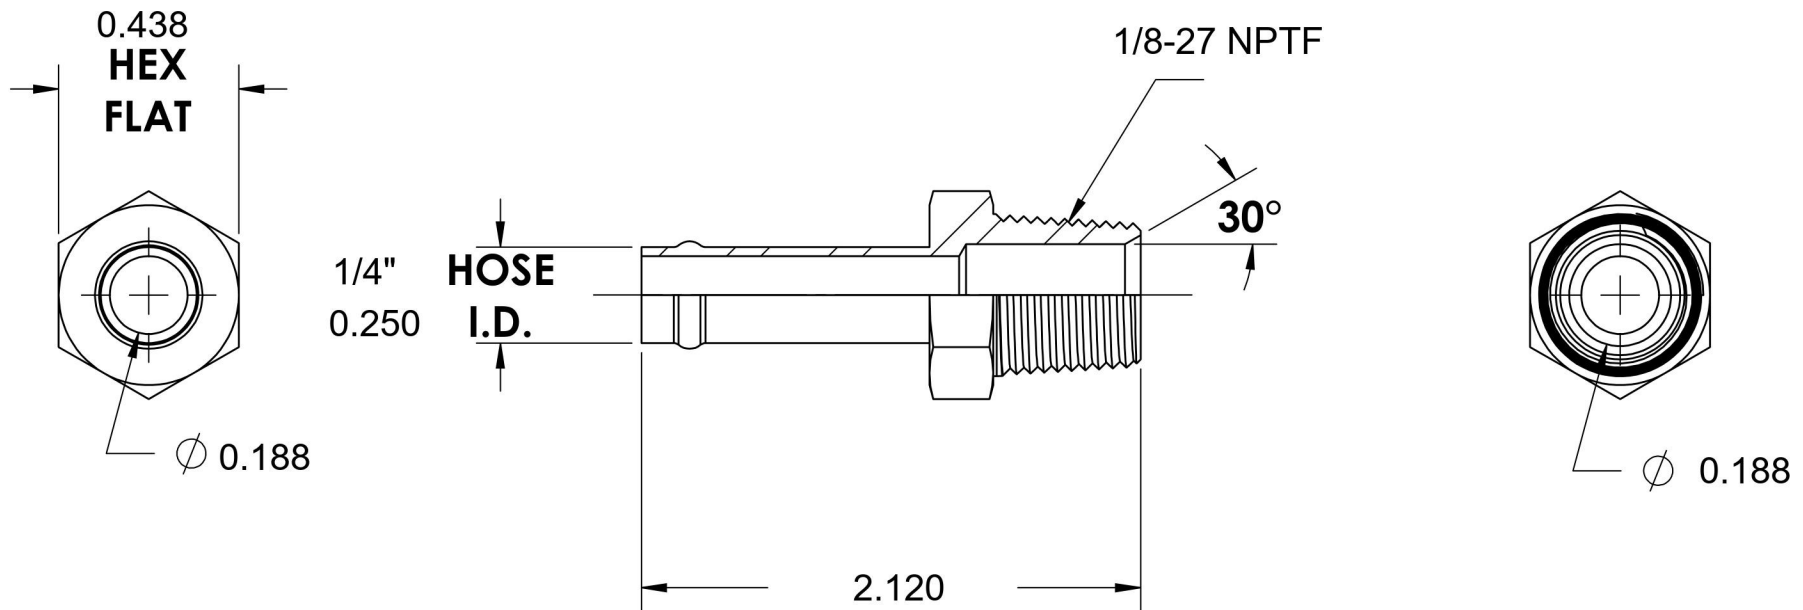

# 4404-04-02-B

Brass, SAE J1231 Hose Bead Male Connector, 1/4" Beaded Hose Barb x 1/8" Male NPTF 30°

6701 Cochran Road  
Solon, Ohio 44139  
Phone: (440) 248-1880  
Toll Free: 1-888-331-1523

<b>Temperature Rating</b>	<b>Material</b>	<b>Industry Standards</b>	<b>Series</b>
-325°F to 400°F	C36000 Brass	SAE J1231, SAE J476	4404-B
<b>Pressure Rating</b>	<b>Finish</b>		<b>Series Description</b>
150 psi	Natural Finish		SAE J1231 Hose Bead Male Connector