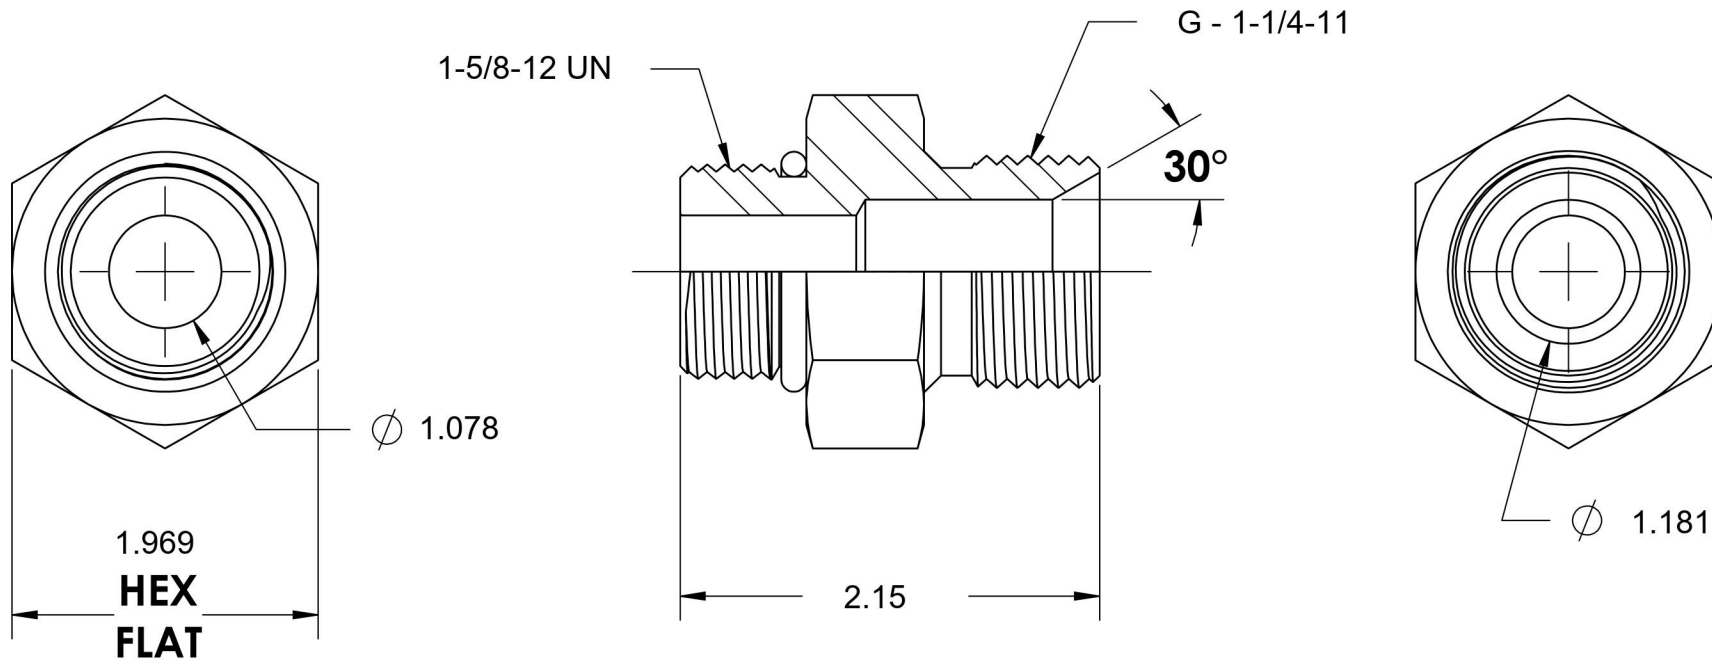

7062-20-20-SS

Stainless Steel, SAE J1926 O-Ring Boss Male BSPP Port/Line Adapter, 1-5/8-12 Male ORB x 1-1/4-11 Male BSPP 60° Line/Port

6701 Cochran Road
Solon, Ohio 44139
Phone: (440) 248-1880
Toll Free: 1-888-331-1523

Temperature Rating	Material	Industry Standards	Series
-40°F to 250°F	316/316L Stainless Steel	SAE J1926, ISO 1179	7062-SS
Pressure Rating	Finish	ISO 8434-6	Series Description
1500 psi	Passivated		SAE J1926 O-Ring Boss Male BSPP Port/Line Adapter