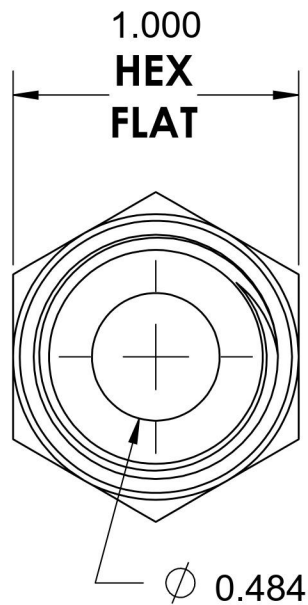

6405-10-06-O-SS

Stainless Steel, SAE J1926 O-Ring Boss Female Adapter, 7/8-14 Male ORB x 3/8" Female NPTF

7/8-14 UNF

3/8-18 NPTF

6701 Cochran Road
Solon, Ohio 44139
Phone: (440) 248-1880
Toll Free: 1-888-331-1523