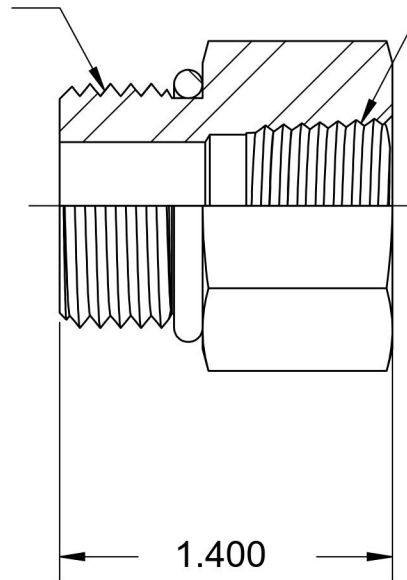

6405-10-06-O-SS

Stainless Steel, SAE J1926 O-Ring Boss Female Adapter, 7/8-14 Male ORB x 3/8" Female NPTF

7/8-14 UNF

3/8-18 NPTF

6701 Cochran Road
Solon, Ohio 44139
Phone: (440) 248-1880
Toll Free: 1-888-331-1523

Temperature Rating

-40°F to 250°F

Pressure Rating

6000 psi

Material

316/316L Stainless Steel

Finish

Passivated