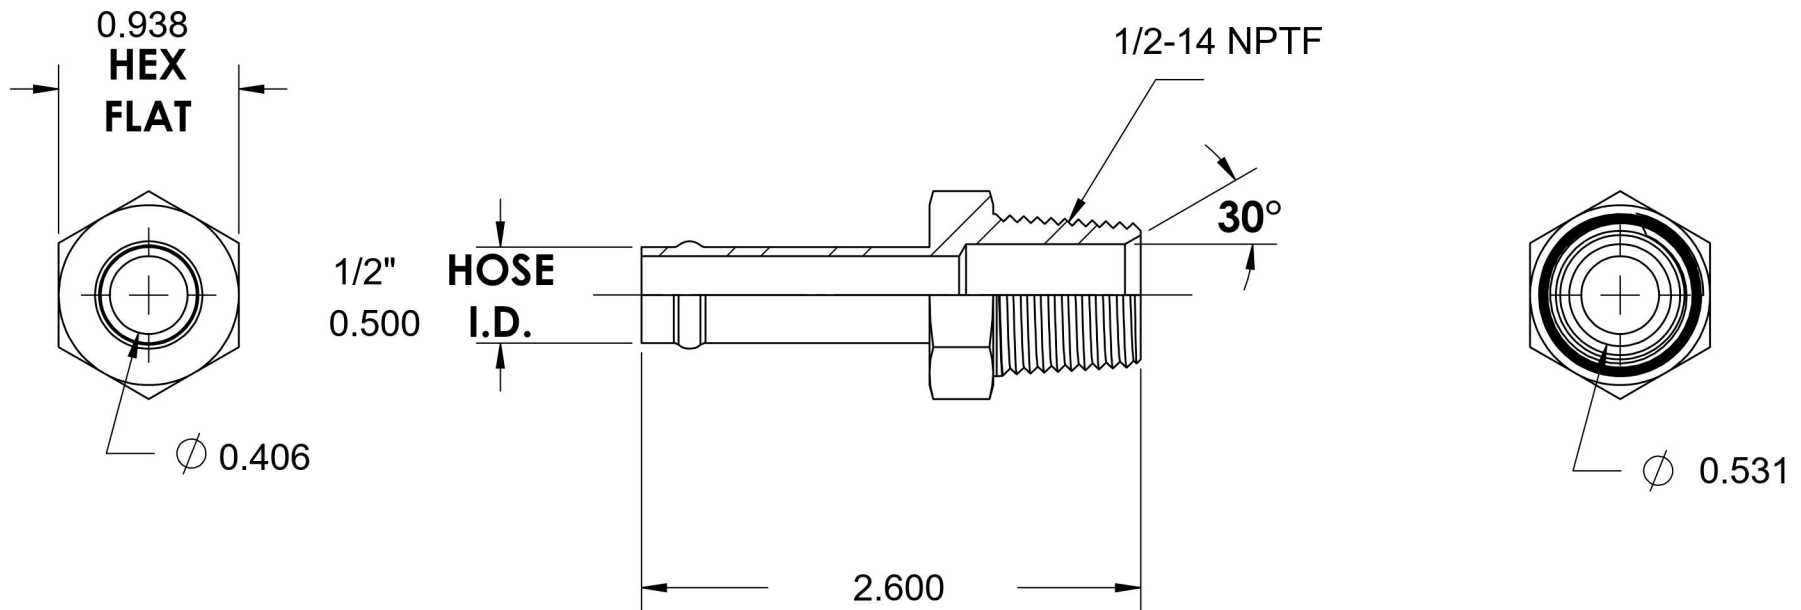

4404-08-08-SS

Stainless Steel, SAE J1231 Hose Bead Male Connector, 1/2" Beaded Hose Barb x 1/2" Male NPTF 30°

6701 Cochran Road
Solon, Ohio 44139
Phone: (440) 248-1880
Toll Free: 1-888-331-1523

Temperature Rating -425°F to 1200°F	Material 316/316L Stainless Steel	Industry Standards SAE J1231, SAE J476	Series 4404-SS
Pressure Rating 150 psi	Finish Passivated		Series Description SAE J1231 Hose Bead Male Connector