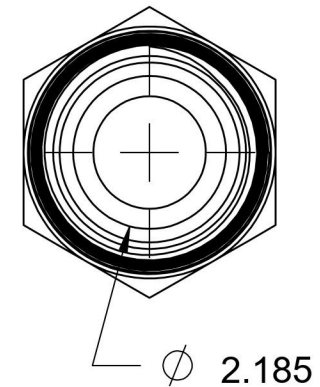

# 2404-32-40

Steel, SAE J514 37° Flare Male Connector, 2" Male JIC x 2-1/2" Male NPTF 30°

6701 Cochran Road  
Solon, Ohio 44139  
Phone: (440) 248-1880  
Toll Free: 1-888-331-1523

<b>Temperature Rating</b>	<b>Material</b>	<b>Industry Standards</b>	<b>Series</b>
-65°F to 500°F	C1045/12L14 Steel	SAE J514 , SAE J476 ASTM B633	2404
<b>Pressure Rating</b>	<b>Finish</b>		<b>Series Description</b>
1000 psi	Trivalent Zinc		SAE J514 37° Flare Male Connector