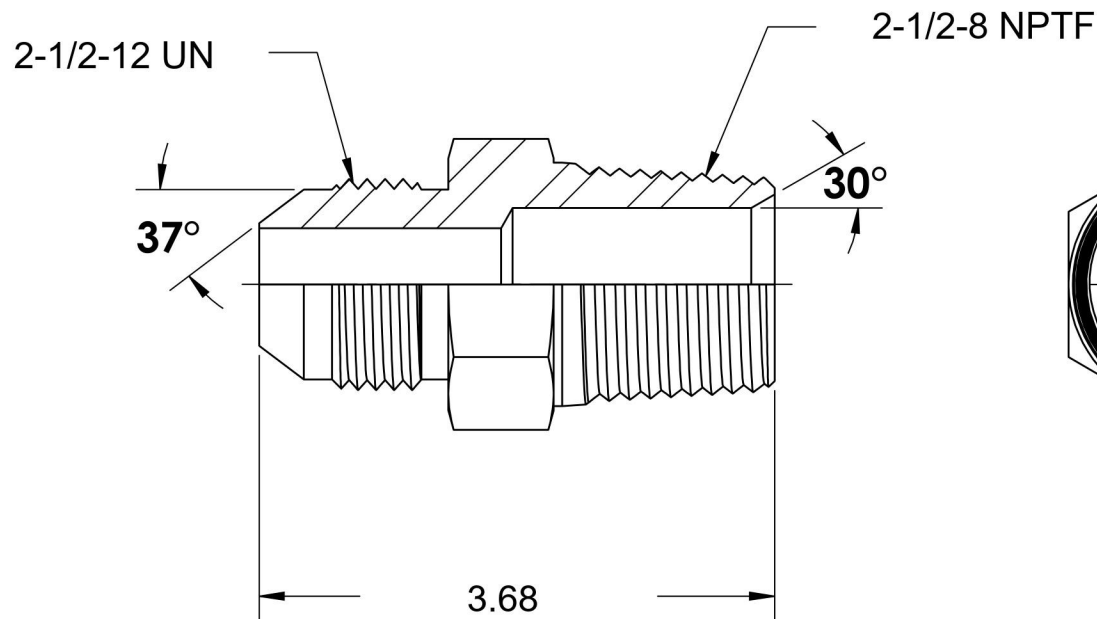

# 2404-32-40

Steel, SAE J514 37° Flare Male Connector, 2" Male JIC x 2-1/2" Male NPTF 30°

6701 Cochran Road  
Solon, Ohio 44139  
Phone: (440) 248-1880  
Toll Free: 1-888-331-1523

<b>Temperature Rating</b>	<b>Material</b>	<b>Industry Standards</b>	<b>Series</b>
-65°F to 500°F	C1045/12L14 Steel	SAE J514 , SAE J476 ASTM B633	2404
<b>Pressure Rating</b>	<b>Finish</b>		<b>Series Description</b>
1000 psi	Trivalent Zinc		SAE J514 37° Flare Male Connector