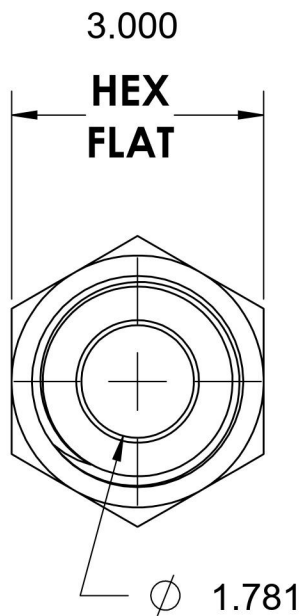

# 2404-32-40

Steel, SAE J514 37° Flare Male Connector, 2" Male JIC x 2-1/2" Male NPTF 30°

6701 Cochran Road  
Solon, Ohio 44139  
Phone: (440) 248-1880  
Toll Free: 1-888-331-1523

<b>Temperature Rating</b>	<b>Material</b>	<b>Industry Standards</b>	<b>Series</b>
-65°F to 500°F	C1045/12L14 Steel	SAE J514 , SAE J476 ASTM B633	2404
<b>Pressure Rating</b>	<b>Finish</b>		<b>Series Description</b>
1000 psi	Trivalent Zinc		SAE J514 37° Flare Male Connector