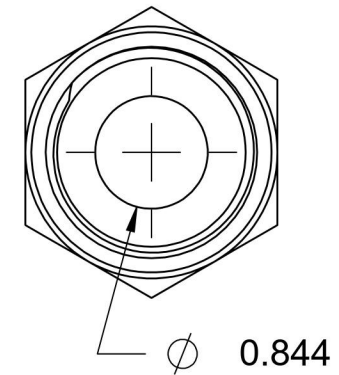

# 6400-10-16-O-SS

Stainless Steel, SAE J514 37° Flare Port Connector, 5/8" Male JIC x 1-5/16-12 Male ORB

6701 Cochran Road  
Solon, Ohio 44139  
Phone: (440) 248-1880  
Toll Free: 1-888-331-1523

<b>Temperature Rating</b>	<b>Material</b>	<b>Industry Standards</b>	<b>Series</b>
-40°F to 250°F	316/316L Stainless Steel	SAE J514, SAE J1926-3	6400-O-SS
<b>Pressure Rating</b>	<b>Finish</b>		<b>Series Description</b>
5400 psi	Passivated		SAE J514 37° Flare Port Connector