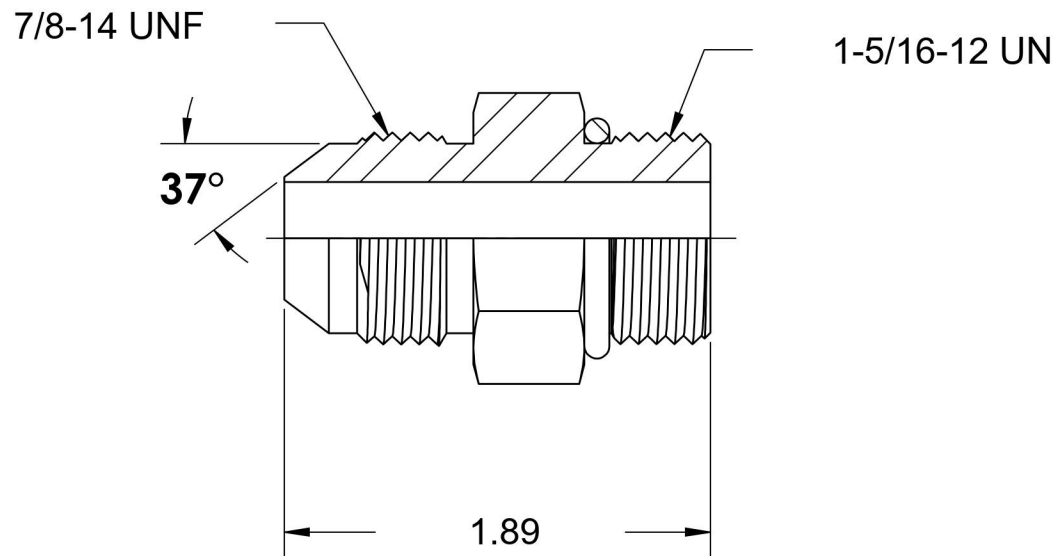

# 6400-10-16-O-SS

Stainless Steel, SAE J514 37° Flare Port Connector, 5/8" Male JIC x 1-5/16-12 Male ORB

6701 Cochran Road  
Solon, Ohio 44139  
Phone: (440) 248-1880  
Toll Free: 1-888-331-1523

<b>Temperature Rating</b>	<b>Material</b>	<b>Industry Standards</b>	<b>Series</b>
-40°F to 250°F	316/316L Stainless Steel	SAE J514, SAE J1926-3	6400-O-SS
<b>Pressure Rating</b>	<b>Finish</b>		<b>Series Description</b>
5400 psi	Passivated		SAE J514 37° Flare Port Connector