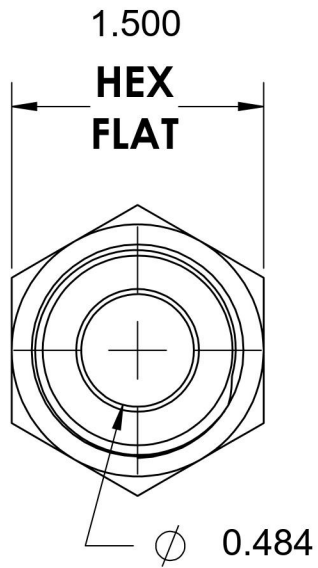

# 6400-10-16-O-SS

Stainless Steel, SAE J514 37° Flare Port Connector, 5/8" Male JIC x 1-5/16-12 Male ORB

6701 Cochran Road  
Solon, Ohio 44139  
Phone: (440) 248-1880  
Toll Free: 1-888-331-1523

<b>Temperature Rating</b>	<b>Material</b>	<b>Industry Standards</b>	<b>Series</b>
-40°F to 250°F	316/316L Stainless Steel	SAE J514, SAE J1926-3	6400-O-SS
<b>Pressure Rating</b>	<b>Finish</b>		<b>Series Description</b>
5400 psi	Passivated		SAE J514 37° Flare Port Connector