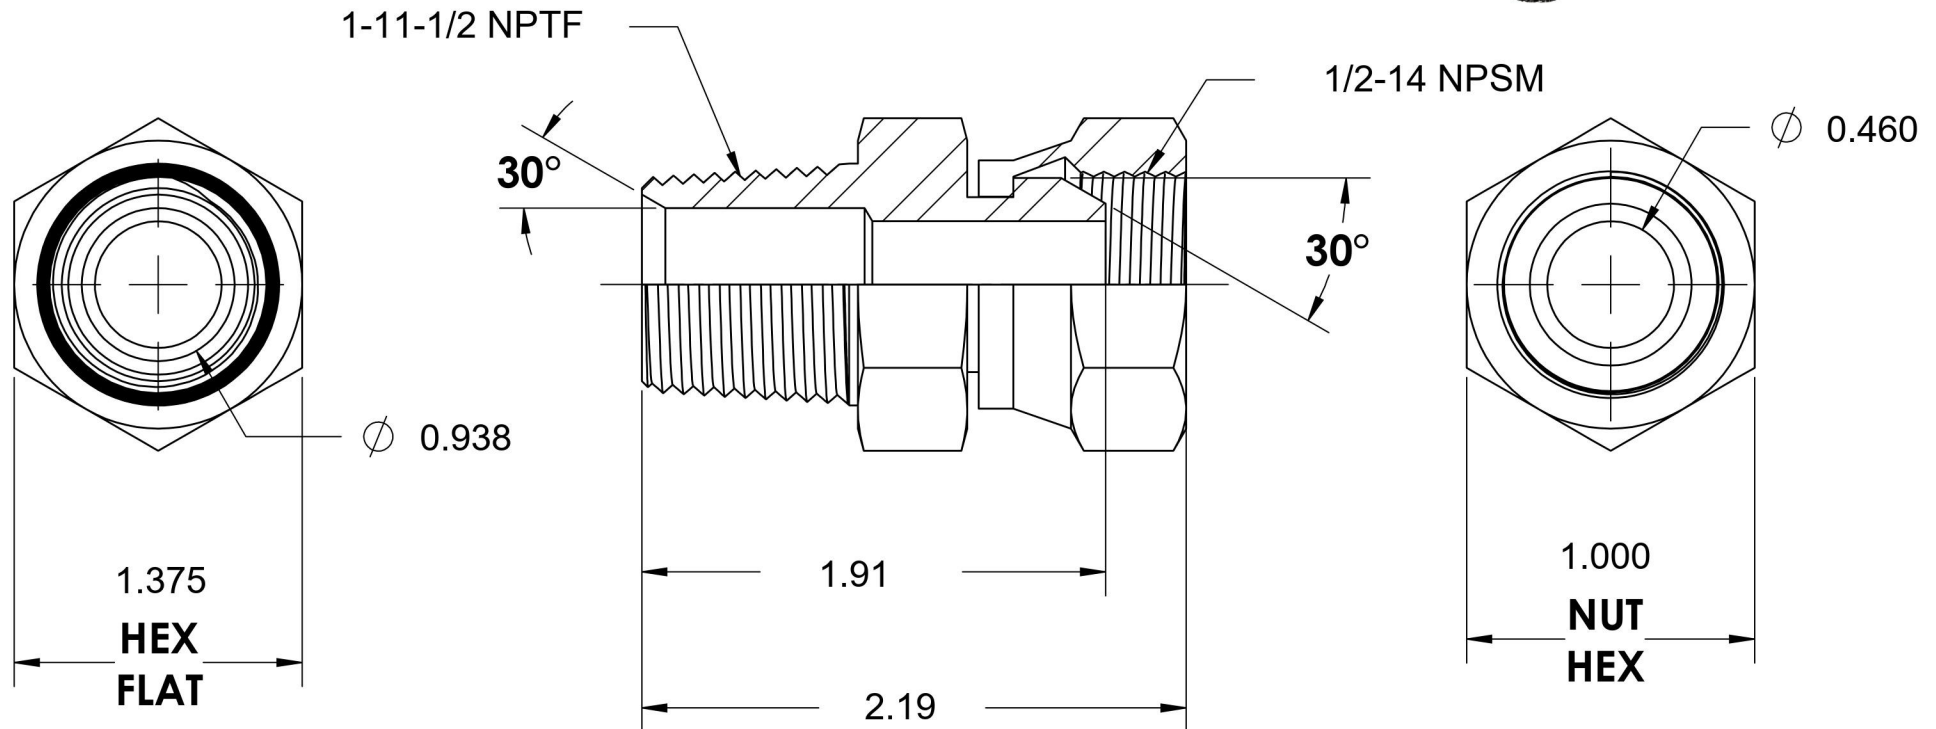

1404-16-08

Steel, SAE J514 NPSM Swivel Male Connector, 1" Male NPTF 30° x 1/2" Female NPSM Swivel

6701 Cochran Road
Solon, Ohio 44139
Phone: (440) 248-1880
Toll Free: 1-888-331-1523

Temperature Rating

-65°F to 500°F

Pressure Rating

4000 psi

Material

C1045/12L14 Steel

Finish

Trivalent Zinc

Industry Standards

SAE J514, SAE J476
ASTM B633

Series

1404

Series Description

SAE J514 NPSM Swivel Male Connector