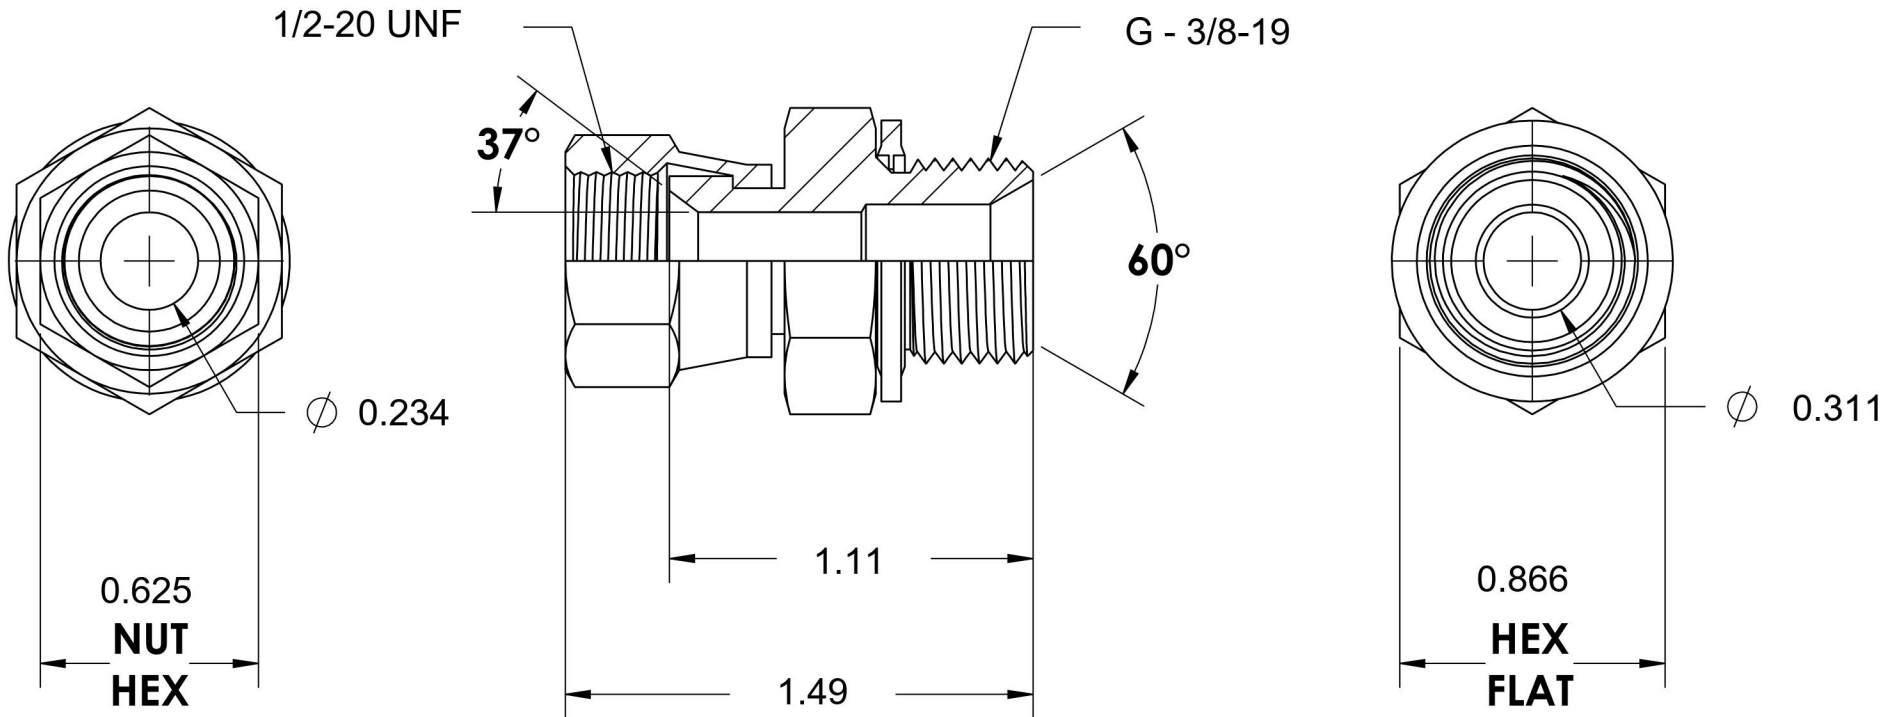

# 7022-05-06-BS

Steel, SAE J514 37° Flare Swivel BSPP Type (D) Bonded Seal Port/Line Connector, 5/16" Female JIC Swivel x 3/8-19 Male BSPP 60° Line/Port

6701 Cochran Road  
Solon, Ohio 44139  
Phone: (440) 248-1880  
Toll Free: 1-888-331-1523

<b>Temperature Rating</b>	<b>Material</b>	<b>Industry Standards</b>	<b>Series</b>
-40°F to 250°F	C1045 / 12L14 Steel	SAE J514, ISO 1179	7022-BS
<b>Pressure Rating</b>	<b>Finish</b>	ISO 8434-6, ASTM B633	<b>Series Description</b>
5100 psi	Trivalent Zinc		SAE J514 37° Flare Swivel BSPP Type (D) Bonded Seal Port/Line Connector