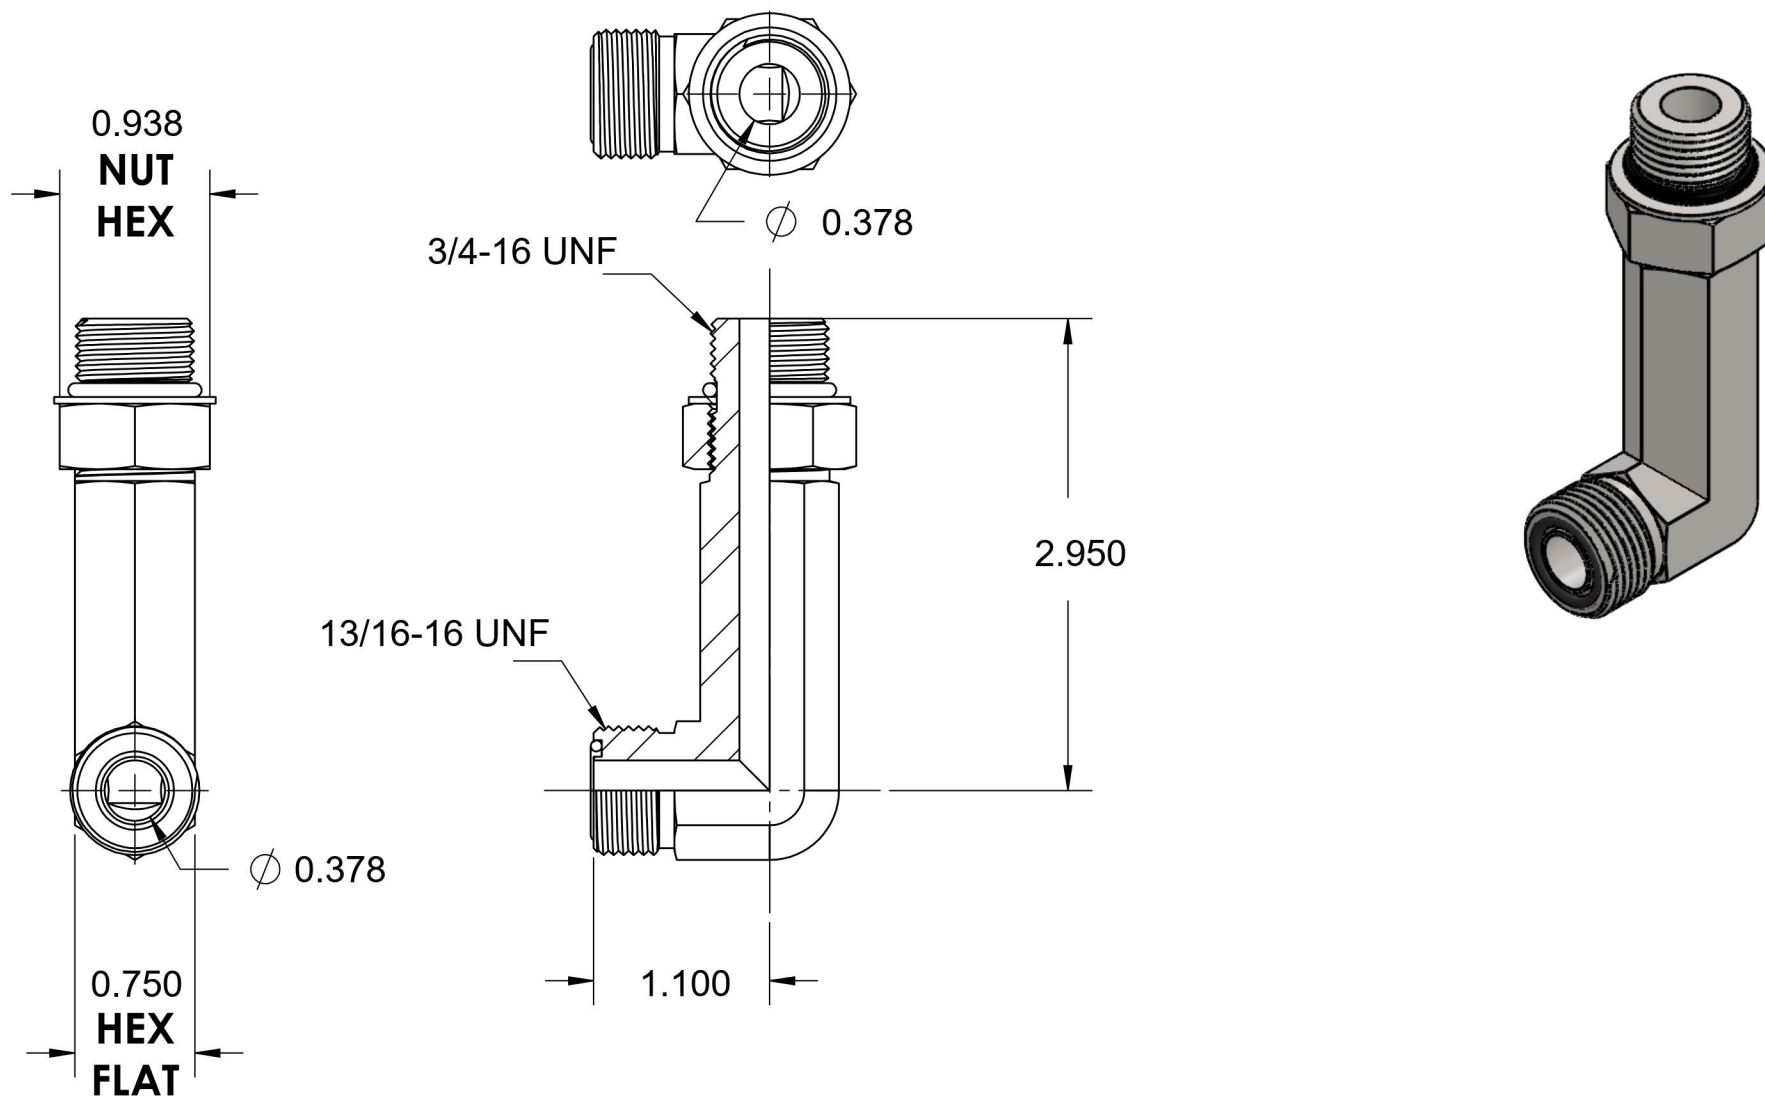

FS6801-L-08-08-NWO-FG

Steel, SAE J1453 O-Ring Face Seal 90° Long Adjustable Port Elbow, 1/2" Male ORFS x 3/4-16 Male Adjustable ORB

6701 Cochran Road
Solon, Ohio 44139
Phone: (440) 248-1880
Toll Free: 1-888-331-1523

Temperature Rating

-40°F to 250°F

Pressure Rating

6000 psi

Material

C1045 Steel

Finish

Trivalent Zinc

Industry Standards

SAE J1453, SAE J1926-2
SAE J515, ASTM B633

Series

FS6801-L-NWO-FG

Series Description

SAE J1453 O-Ring Face Seal
90° Long Adjustable Port Elbow